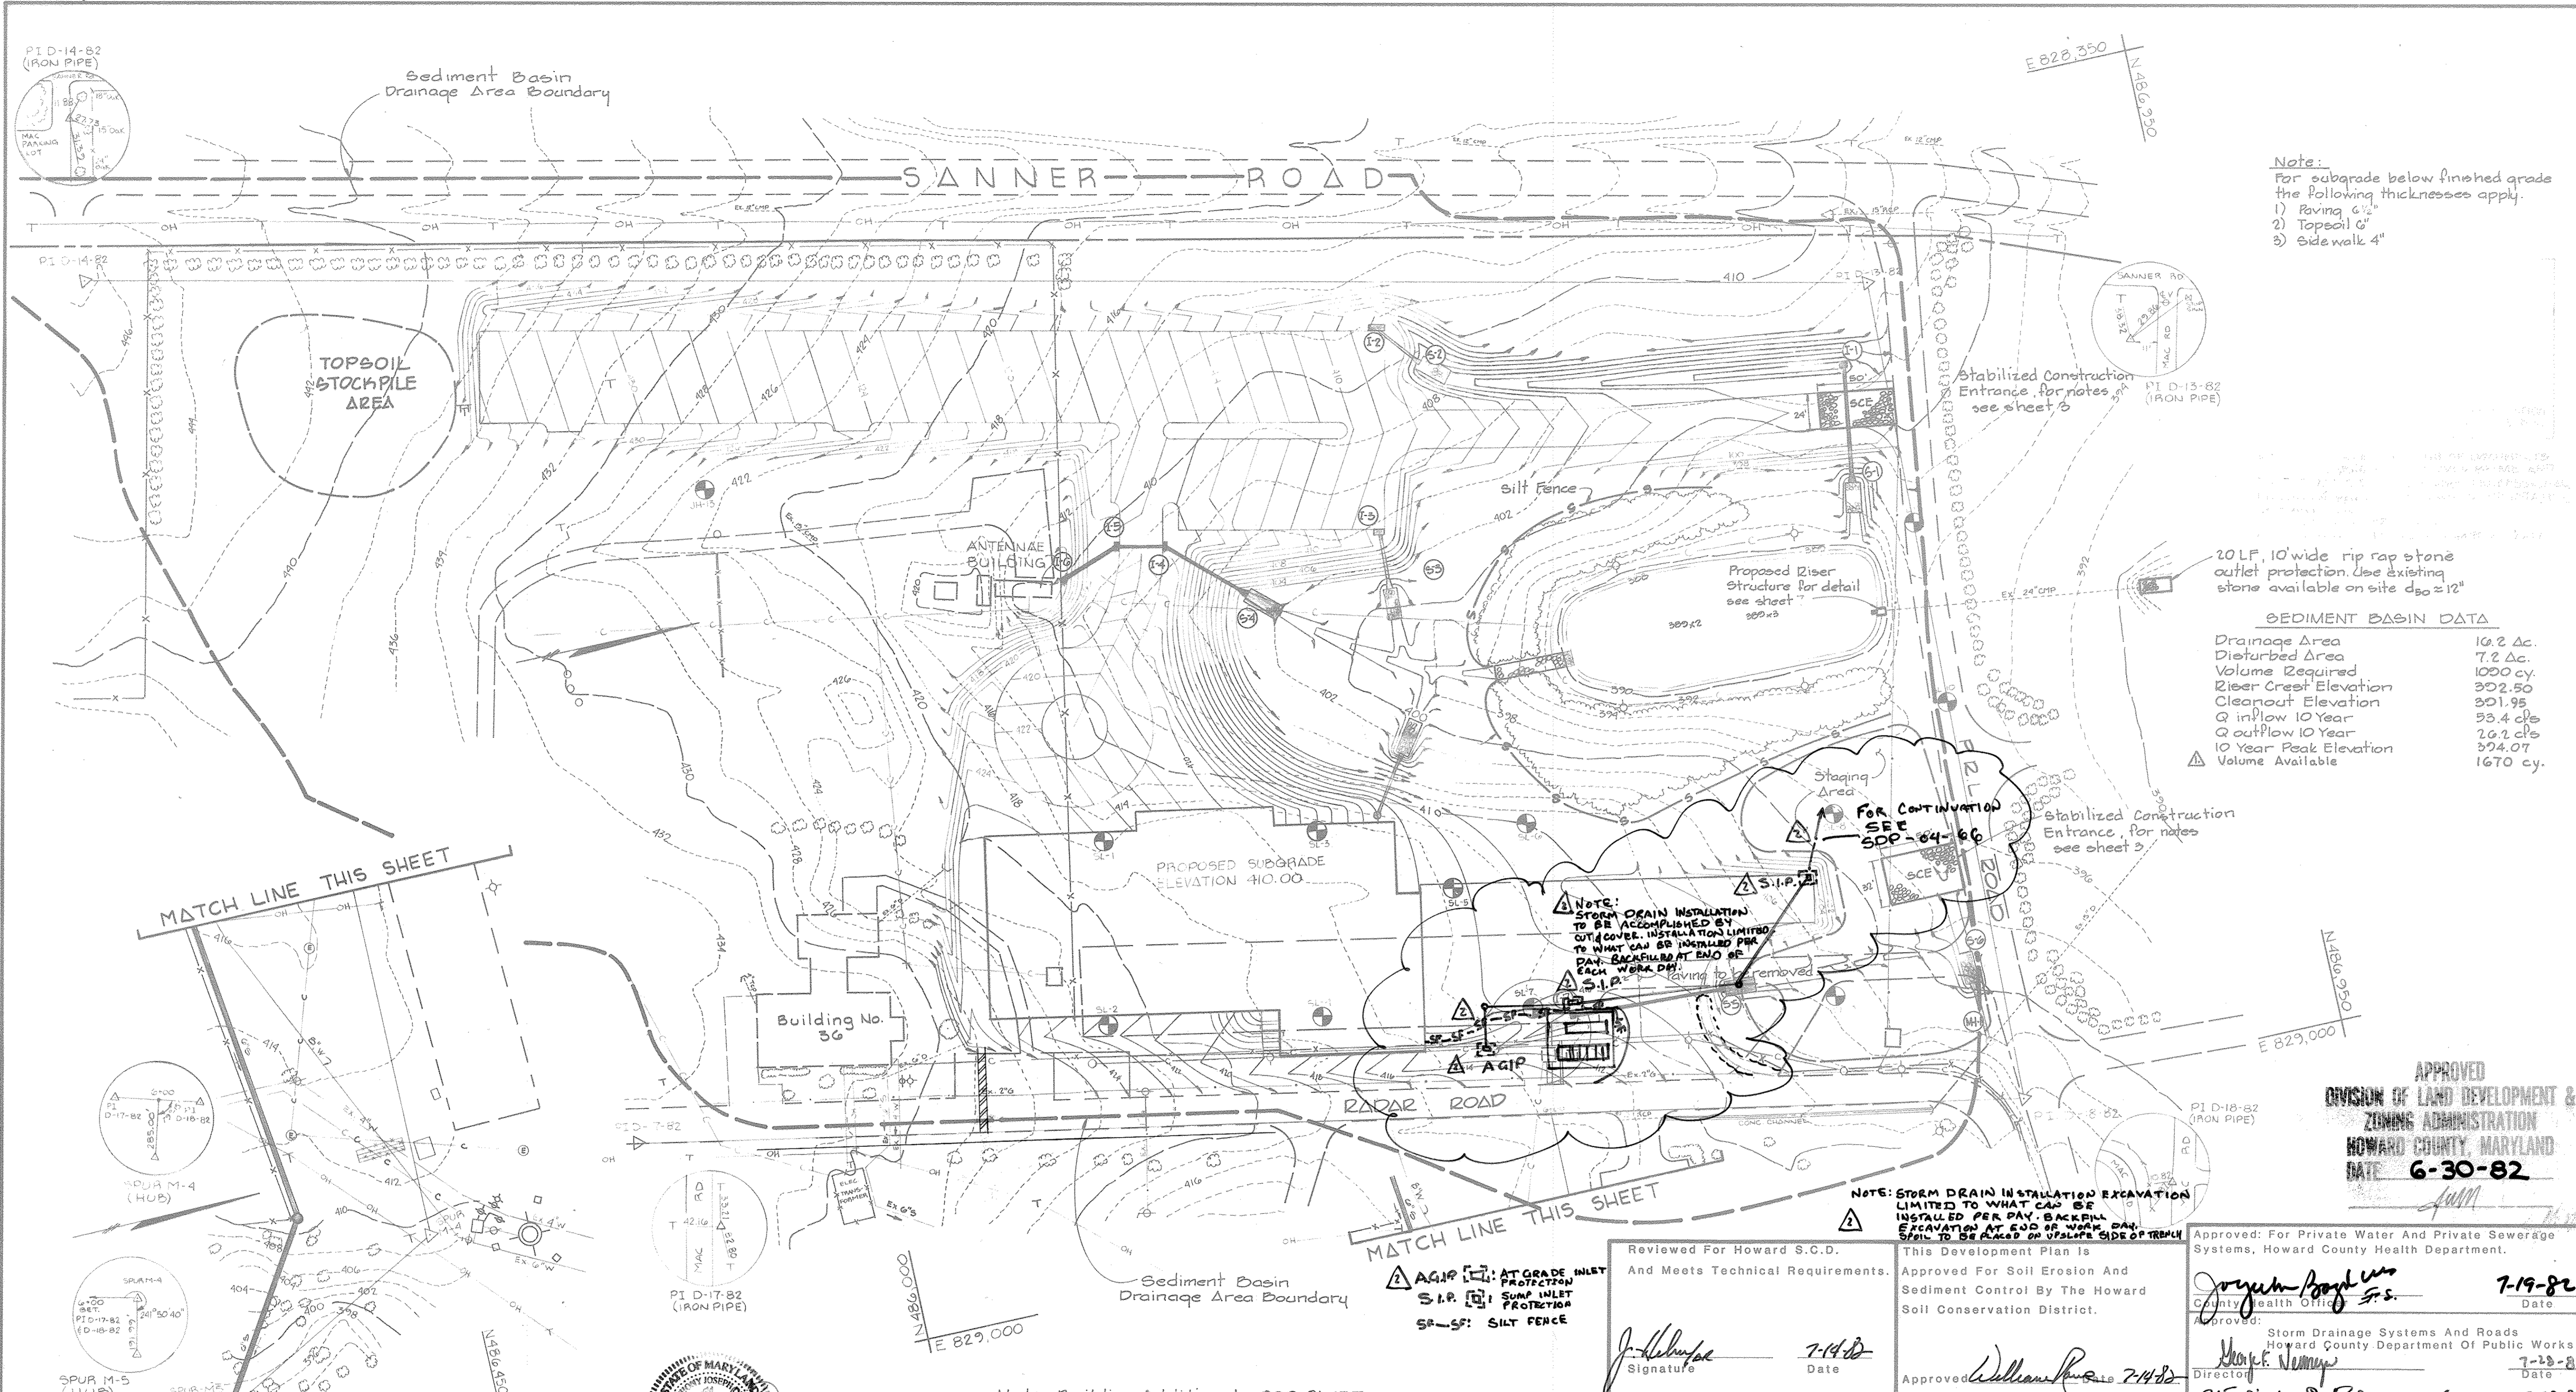

Note:
For subgrade below finished grade the following thicknesses apply:
1) Paving 6"
2) Topsoil 6"
3) Sidewalk 4"

20 LF, 10' wide rip rap stone outlet protection. Use existing stone available on site $d_{50} \approx 12"$

SEDIMENT BASIN DATA

Drainage Area	16.2 Ac.
Disturbed Area	7.2 Ac.
Volume Required	1000 cy.
Zieler Crest Elevation	302.50
Cleanout Elevation	301.95
Q inflow 10 Year	53.4 cfs
Q outflow 10 Year	26.2 cfs
10 Year Peak Elevation	304.07
Volume Available	1670 cy.

APPROVED
DIVISION OF LAND DEVELOPMENT &
ZONING ADMINISTRATION
HOWARD COUNTY, MARYLAND
DATE: 6-30-82

Approved: For Private Water And Private Sewerage Systems, Howard County Health Department.
Approved: *Joyce Boyd* 7-19-82
County Health Officer
Approved: *George Neunoy* 7-23-82
Director, Storm Drainage Systems And Roads
Howard County Department Of Public Works
Approved: *William S. Ray* 7-28-82
Chief, Bureau Of Engineering

Approved: Howard County Office Of Planning And Zoning
Approved: *John W. Madsen* 7-29-82
Planning Director
Approved: *John W. Madsen* 7-29-82
Chief, Division Of Land Development And Zoning Administration

Reviewed For Howard S.C.D. And Meets Technical Requirements.
Signature: *J. Williams* 7-14-82
U.S. Soil Conservation Service
This Development Plan is Approved For Soil Erosion And Sediment Control By The Howard Soil Conservation District.
Approved: *William S. Ray* 7-14-82
Howard S.C.D.

Note: Building Addition to SDP 81-137.

RESPONSIBLE PERSONNEL CERTIFICATION "I hereby certify that any responsible personnel involved in the construction project will have a certificate of attendance from a department of natural resources approved training program for the control of sediment and erosion before beginning the project." <i>C. J. Sin</i> Signature Of Developer 4-15-82 Date	CERTIFICATION BY THE ENGINEER "I certify that this plan for erosion and sediment control represents a practical and workable plan based on my personal knowledge of the site conditions and that it was prepared in accordance with the requirements of the Howard Soil Conservation District." <i>Kenneth Michael</i> Signature Of Engineer 4-15-82 Date	CERTIFICATION BY THE DEVELOPER "I certify that all development and/or construction will be done according to this plan of development and plan for erosion and sediment control, and I also authorize periodic on-site inspection by the Howard Soil Conservation District or their authorized agents, as deemed necessary." <i>C. J. Sin</i> Signature Of Developer 4-15-82 Date

WHITMAN, REQUARDT AND ASSOCIATES
2315 SAINT PAUL STREET
BALTIMORE, MARYLAND
21218

APPLIED PHYSICS LABORATORY
THE JOHNS HOPKINS UNIVERSITY
Johns Hopkins Road Howard County, Maryland
Approved For The University By: *C. J. Sin*
Date 4-15-82 Title

SPACE SYSTEMS INTEGRATION AND TEST BUILDING

THE JOHNS HOPKINS UNIVERSITY APPLIED PHYSICS LABORATORY
11100 Johns Hopkins Road
Laurel, Maryland 20707