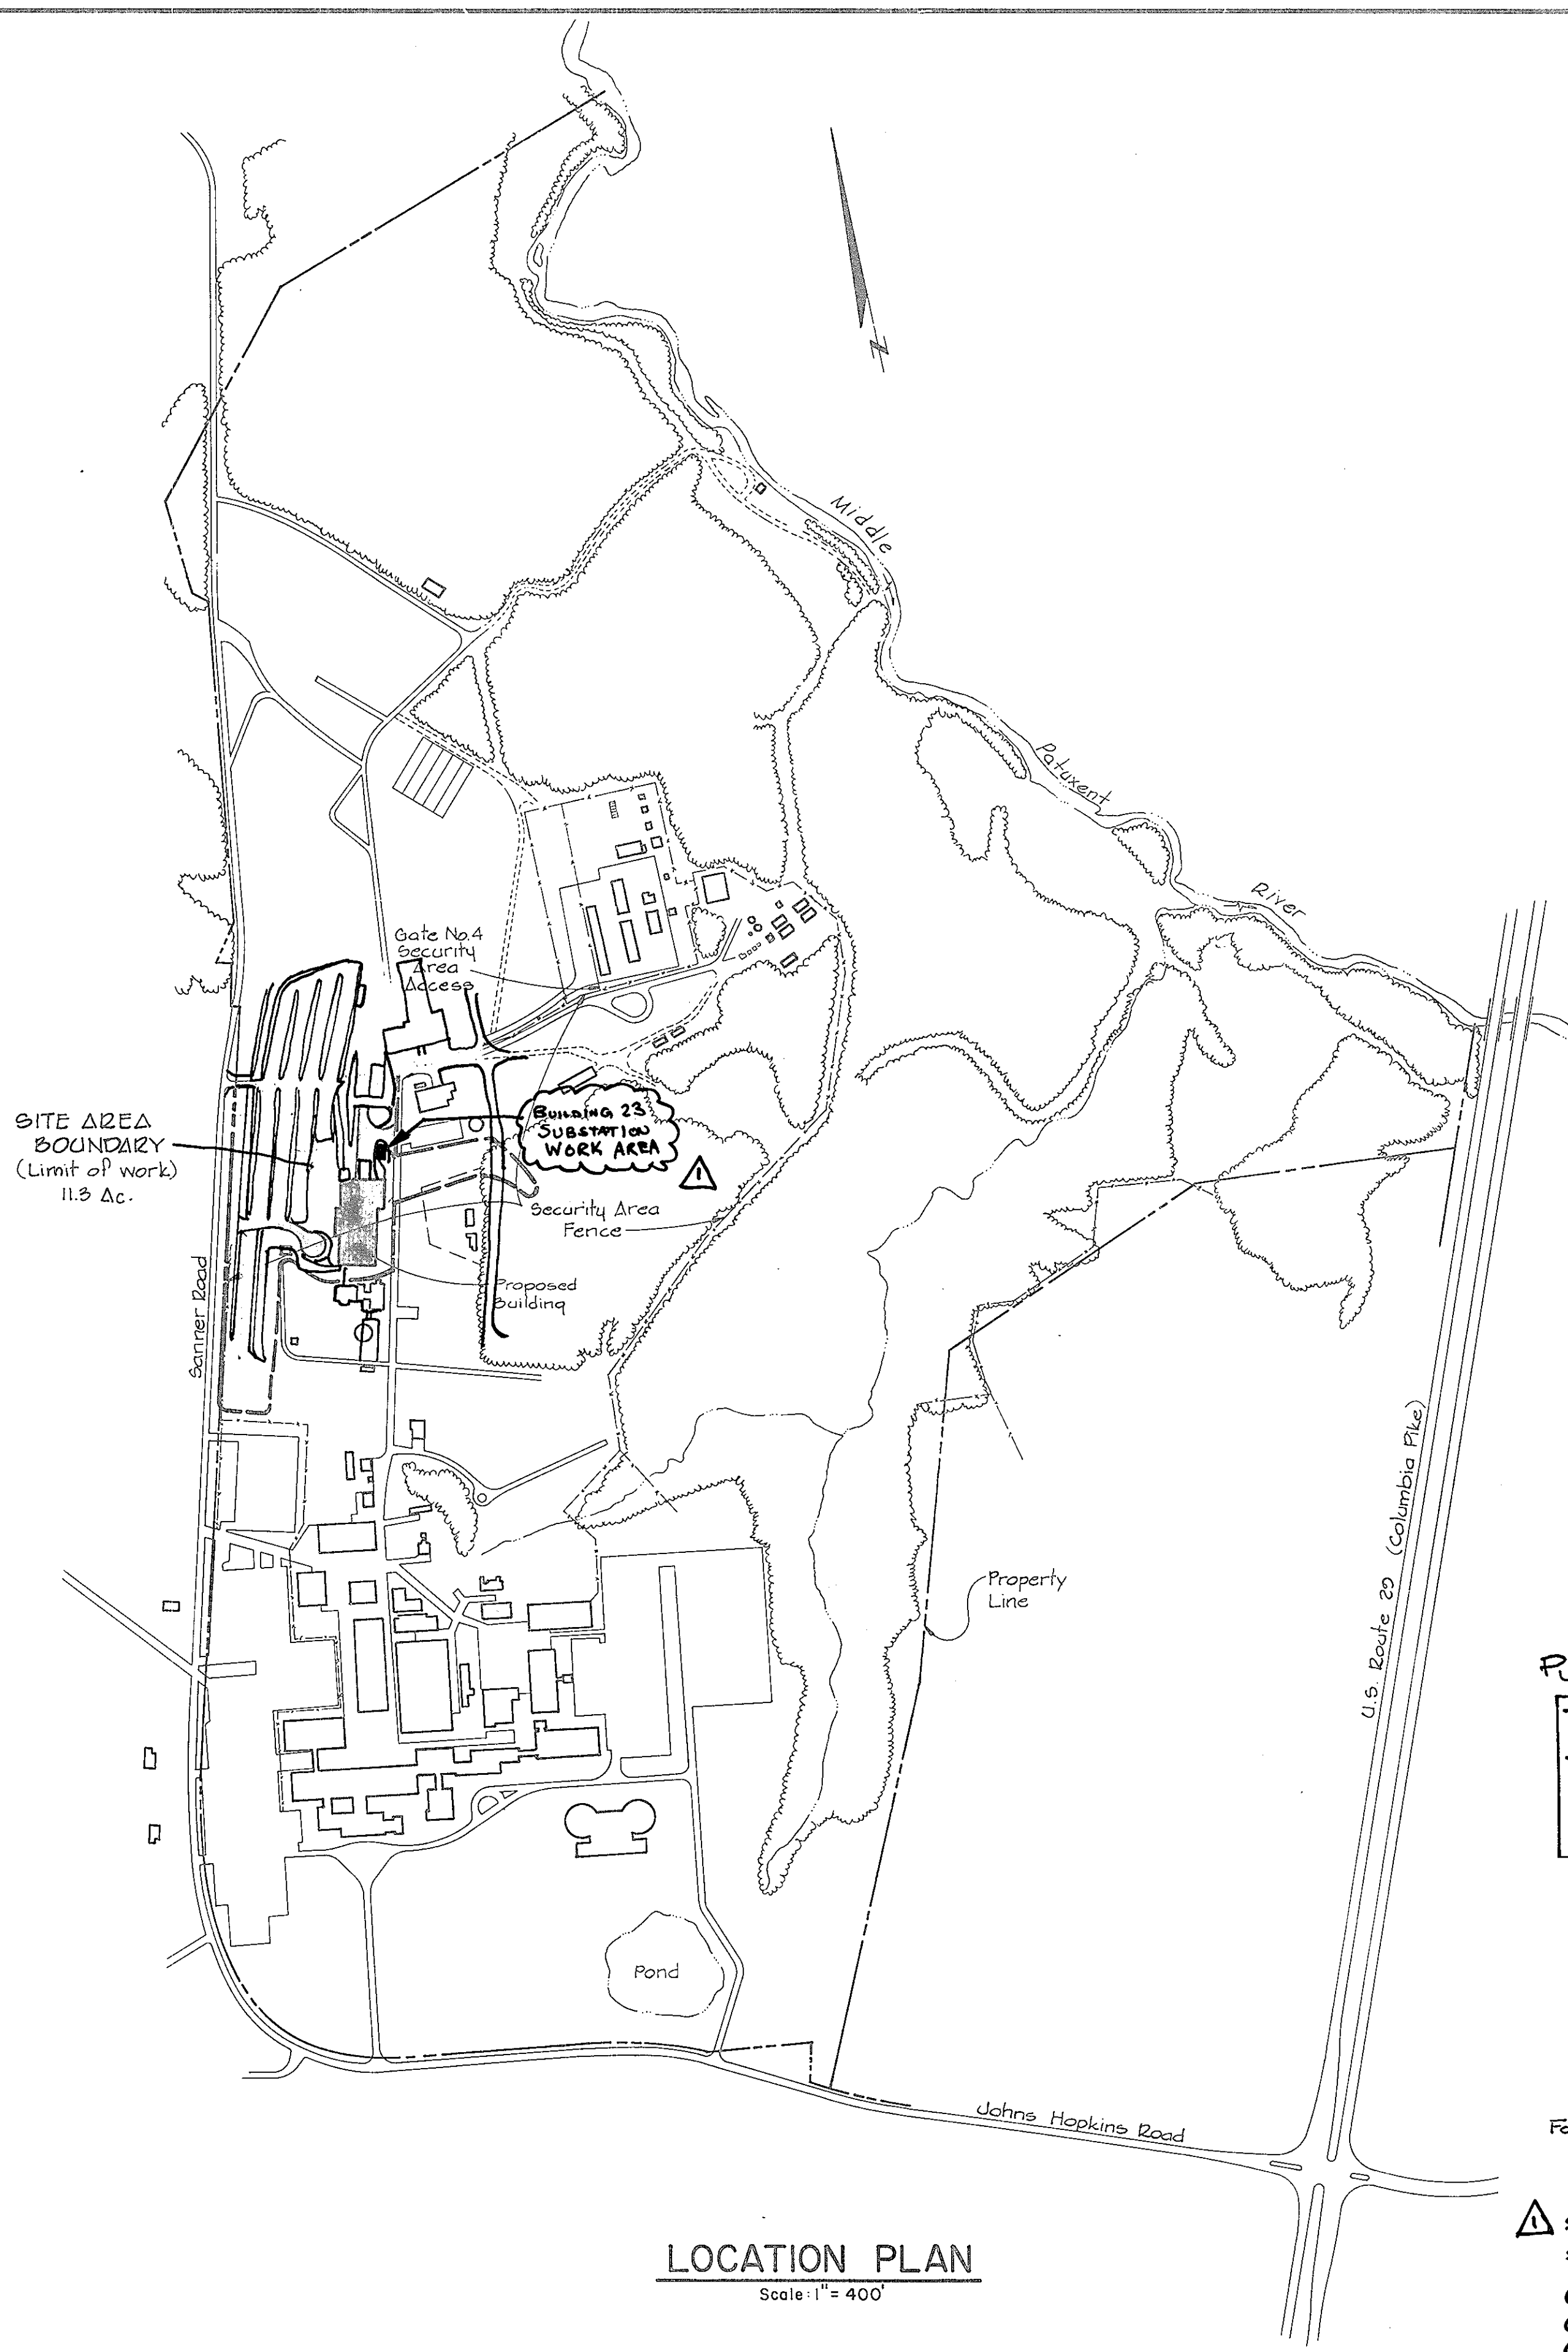

VICINITY MAP
Scale: 1" = 2000'

SHEET INDEX

- Title Sheet
- Grading Plan
- Roadway & Utility Plan
- Drainage Area Map and Storm Drain Details
- Water and Sewer Profiles & Details
- Sediment Control Plan
- Sediment Control Notes & Details
- Landscape Plan
- Boring Logs