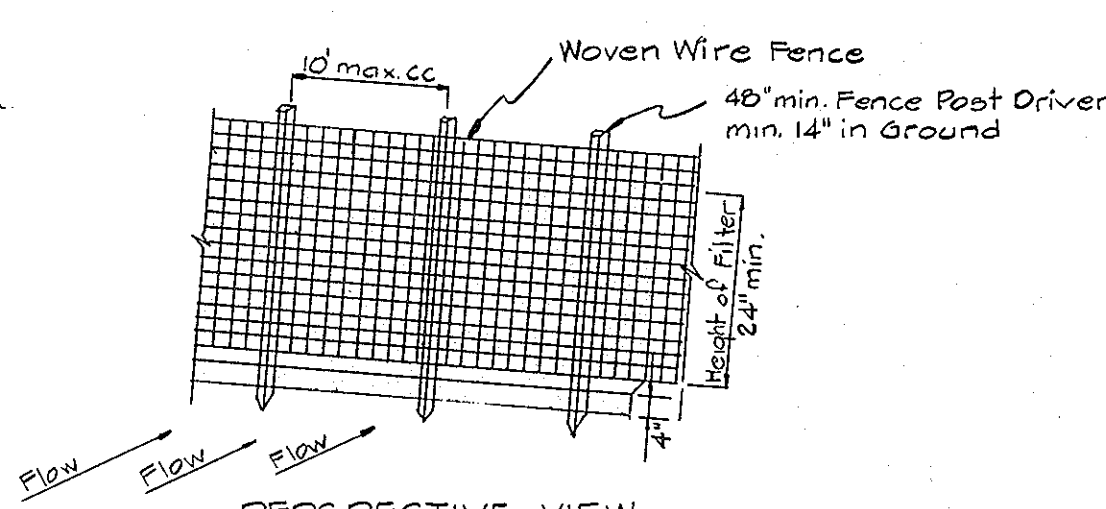

1. Woven wire fence to be fastened securely to fence posts with wire ties or staples.
  2. Filter cloth to be fastened securely to woven wire fence with wire ties spaced every 24" at top and mid section.
2. Posts: Steel either Tor U type or 2" hardwood
   Fence: Woven wire 1/4" ga. max. 6" mesh opening
   Filter Cloth: Filter x Wirt 100x Laurel erosion control cloth
   Bidim Polyfilter x or equal

SILT FENCE DETAIL

Not to scale

Note: Building Addition to SDP 81-137.