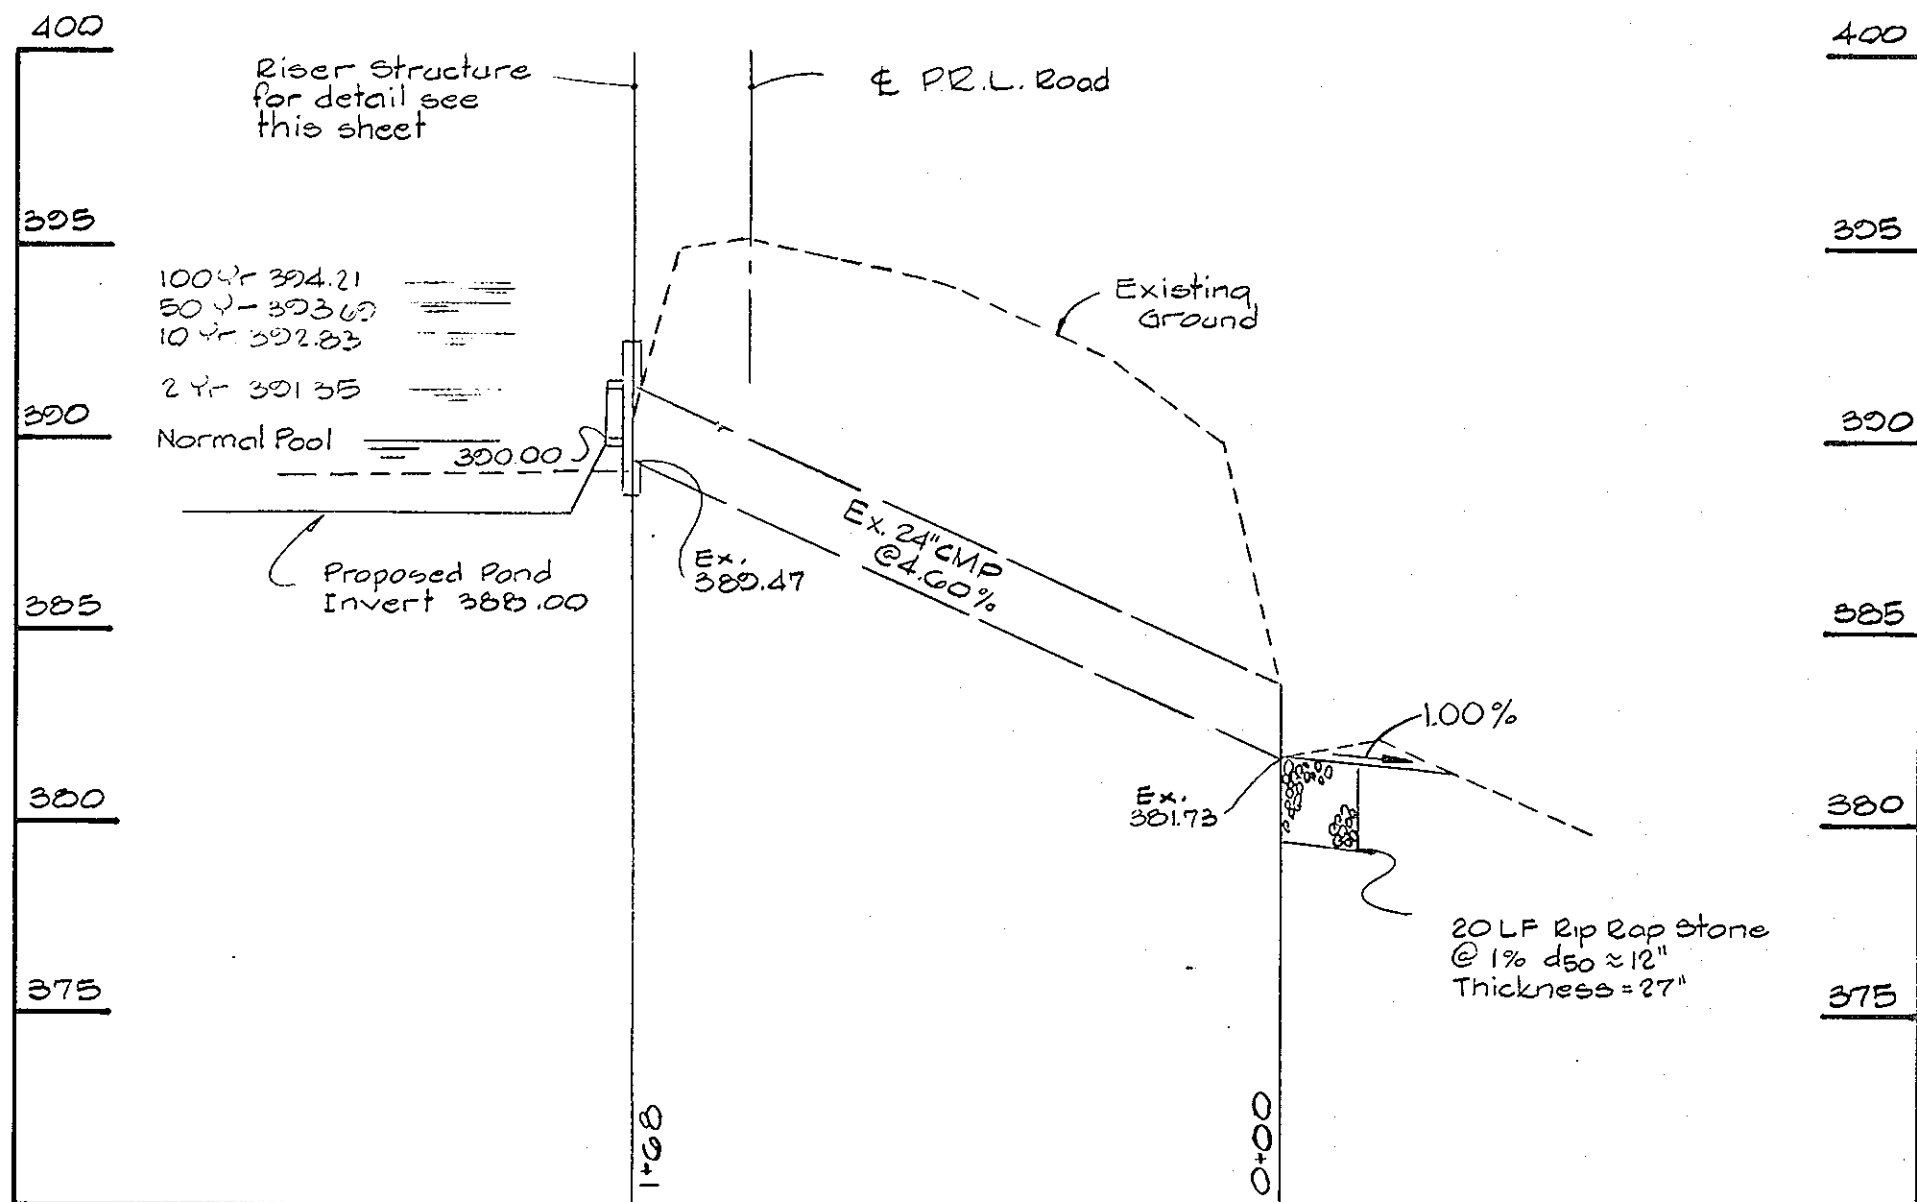

Note: Developer will provide the Howard Soil Conservation District with an as built plan of the pond within 30 days of completion.

STABILIZED CONSTRUCTION

ENTRANCE

- STONE SIZE - USE MSHA SIZE NO.2 (2-3" TO 1") OR AASHTO DESIGNATION M43 SIZE NO.2 (2-1/2" TO 1-1/2"). USE CRUSHED STONE.
- LENGTH - AS EFFECTIVE, BUT NOT LESS THAN 50 FEET.
- THICKNESS - NOT LESS THAN EIGHT (8) INCHES.
- WIDTH - NOT LESS THAN FULL WIDTH OF PROPOSED PAVING.
- WASHING - WHEN NECESSARY, WHEELS SHALL BE CLEANED TO REMOVE SEDIMENT PRIOR TO ENTRANCE ONTO PUBLIC RIGHT-OF-WAY. WHEN WASHING IS REQUIRED, IT SHALL BE DONE ON AN AREA STABILIZED WITH CRUSHED STONE WHICH DRAINS INTO AN APPROVED SEDIMENT TRAP OR SEDIMENT BASIN. ALL SEDIMENT SHALL BE PREVENTED FROM ENTERING ANY STORM DRAIN, DITCH, OR WATER-COURSE THROUGH USE OF SAND BAGS, GRAVEL, OR OTHER APPROVED METHODS.
- MAINTENANCE - THE ENTRANCE SHALL BE MAINTAINED IN A CONDITION WHICH WILL PREVENT TRACKING OR FLOWING OF SEDIMENT ONTO PUBLIC RIGHT-OF-WAY. THIS MAY REQUIRE PERIODIC TOP DRESSING WITH ADDITIONAL STONE AS CONDITIONS DEMAND AND REPAIR AND/OR CLEAN OUT OF ANY MEASURES USED TO TRAP SEDIMENT. ALL SEDIMENT SPILLED, DROPPED, WASHED OR TRACKED ONTO PUBLIC RIGHT-OF-WAY MUST BE REMOVED IMMEDIATELY.