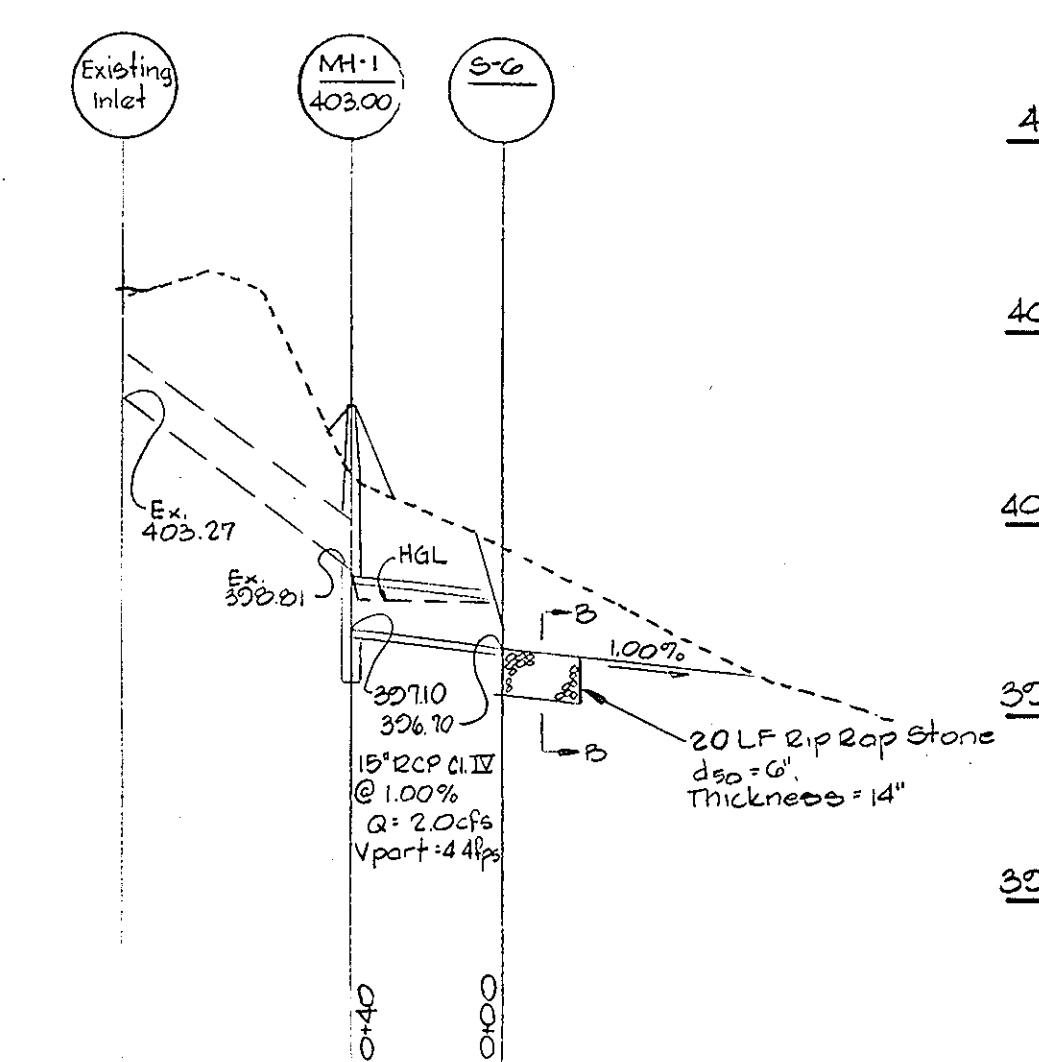

FOR REVISION ONLY

SECTION WIDTH, b

DD	3.0'
EE	3.5'
FF	2.5'

SECTIONS DD, EE, FF
Scale: 1/4"=1'-0"

STORM DRAIN PROFILE

Scale: Horz. 1"=50'
Vert. 1"=5'

APPROVED
DIVISION OF LAND DEVELOPMENT & ZONING ADMINISTRATION
HOWARD COUNTY, MARYLAND
DATE **6-30-82**