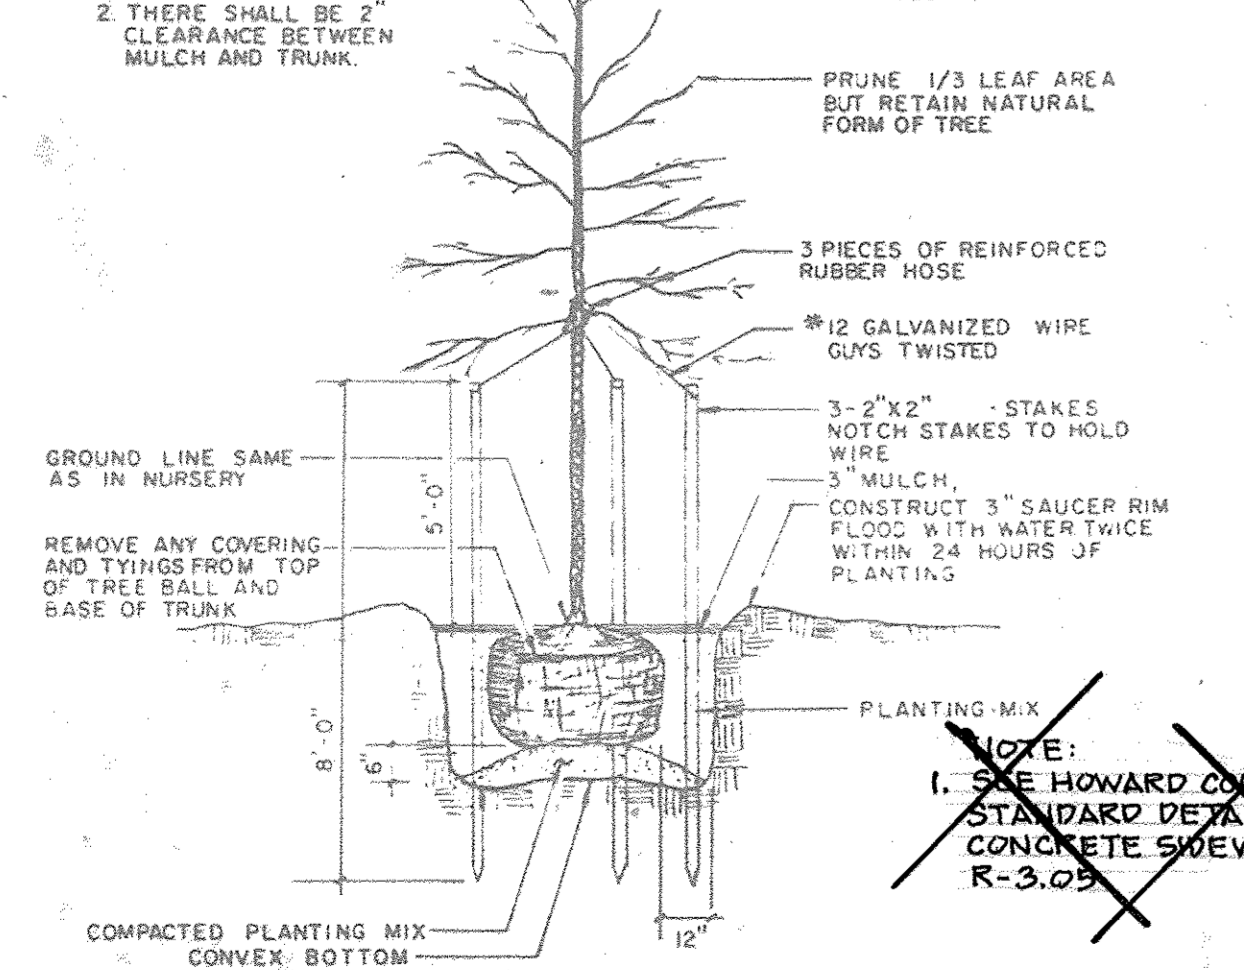

NOTES:

1. 1 ALTERNATE: RED MAPLE
2. 2 ISLAND: 18" MOUNDED TOP SOIL
3. 3 PLACE GRASS DIVIDER AT SHRUB BORDER ALONG BUILDINGS
4. 4 RYERSON STEEL EDGING TO BE PLACED AROUND ISLAND PLANTING BETWEEN SOD AND AZALEA BED.
5. 5 LANDSCAPING SHALL BE BY THE OWNER, JHU/APL.

APPROVED
DIVISION OF LAND DEVELOPMENT &
ZONING ADMINISTRATION
HOWARD COUNTY, MARYLAND
DATE 6-30-82
JMM

Approved: For Private Water And Private Sewerage Systems, Howard County Health Department.

City Health Officer
Date 7-19-82

Approved: Storm Drainage Systems And Roads
Howard County Department of Public Works
Director
Date 7-28-82

Approved: Chief, Bureau of Engineering
Date 7-28-82

Approved: Howard County Office of Planning And Zoning
Planning Director
Date 7-28-82

Approved: Chief, Division Of Land Development And Zoning Administration
Date 7-29-82

Approved: Chief, Division Of Land Development And Zoning Administration
Date 7-29-82

PLANTING DETAIL FOR EVERGREENS AND DECIDUOUS SHRUBS
NOT TO SCALE

PLANTING DETAIL FOR TREES 1/4" - 4" CAL.
NOT TO SCALE

SMOKING SHELTER CONCRETE SIDEWALK DETAIL
NO SCALE