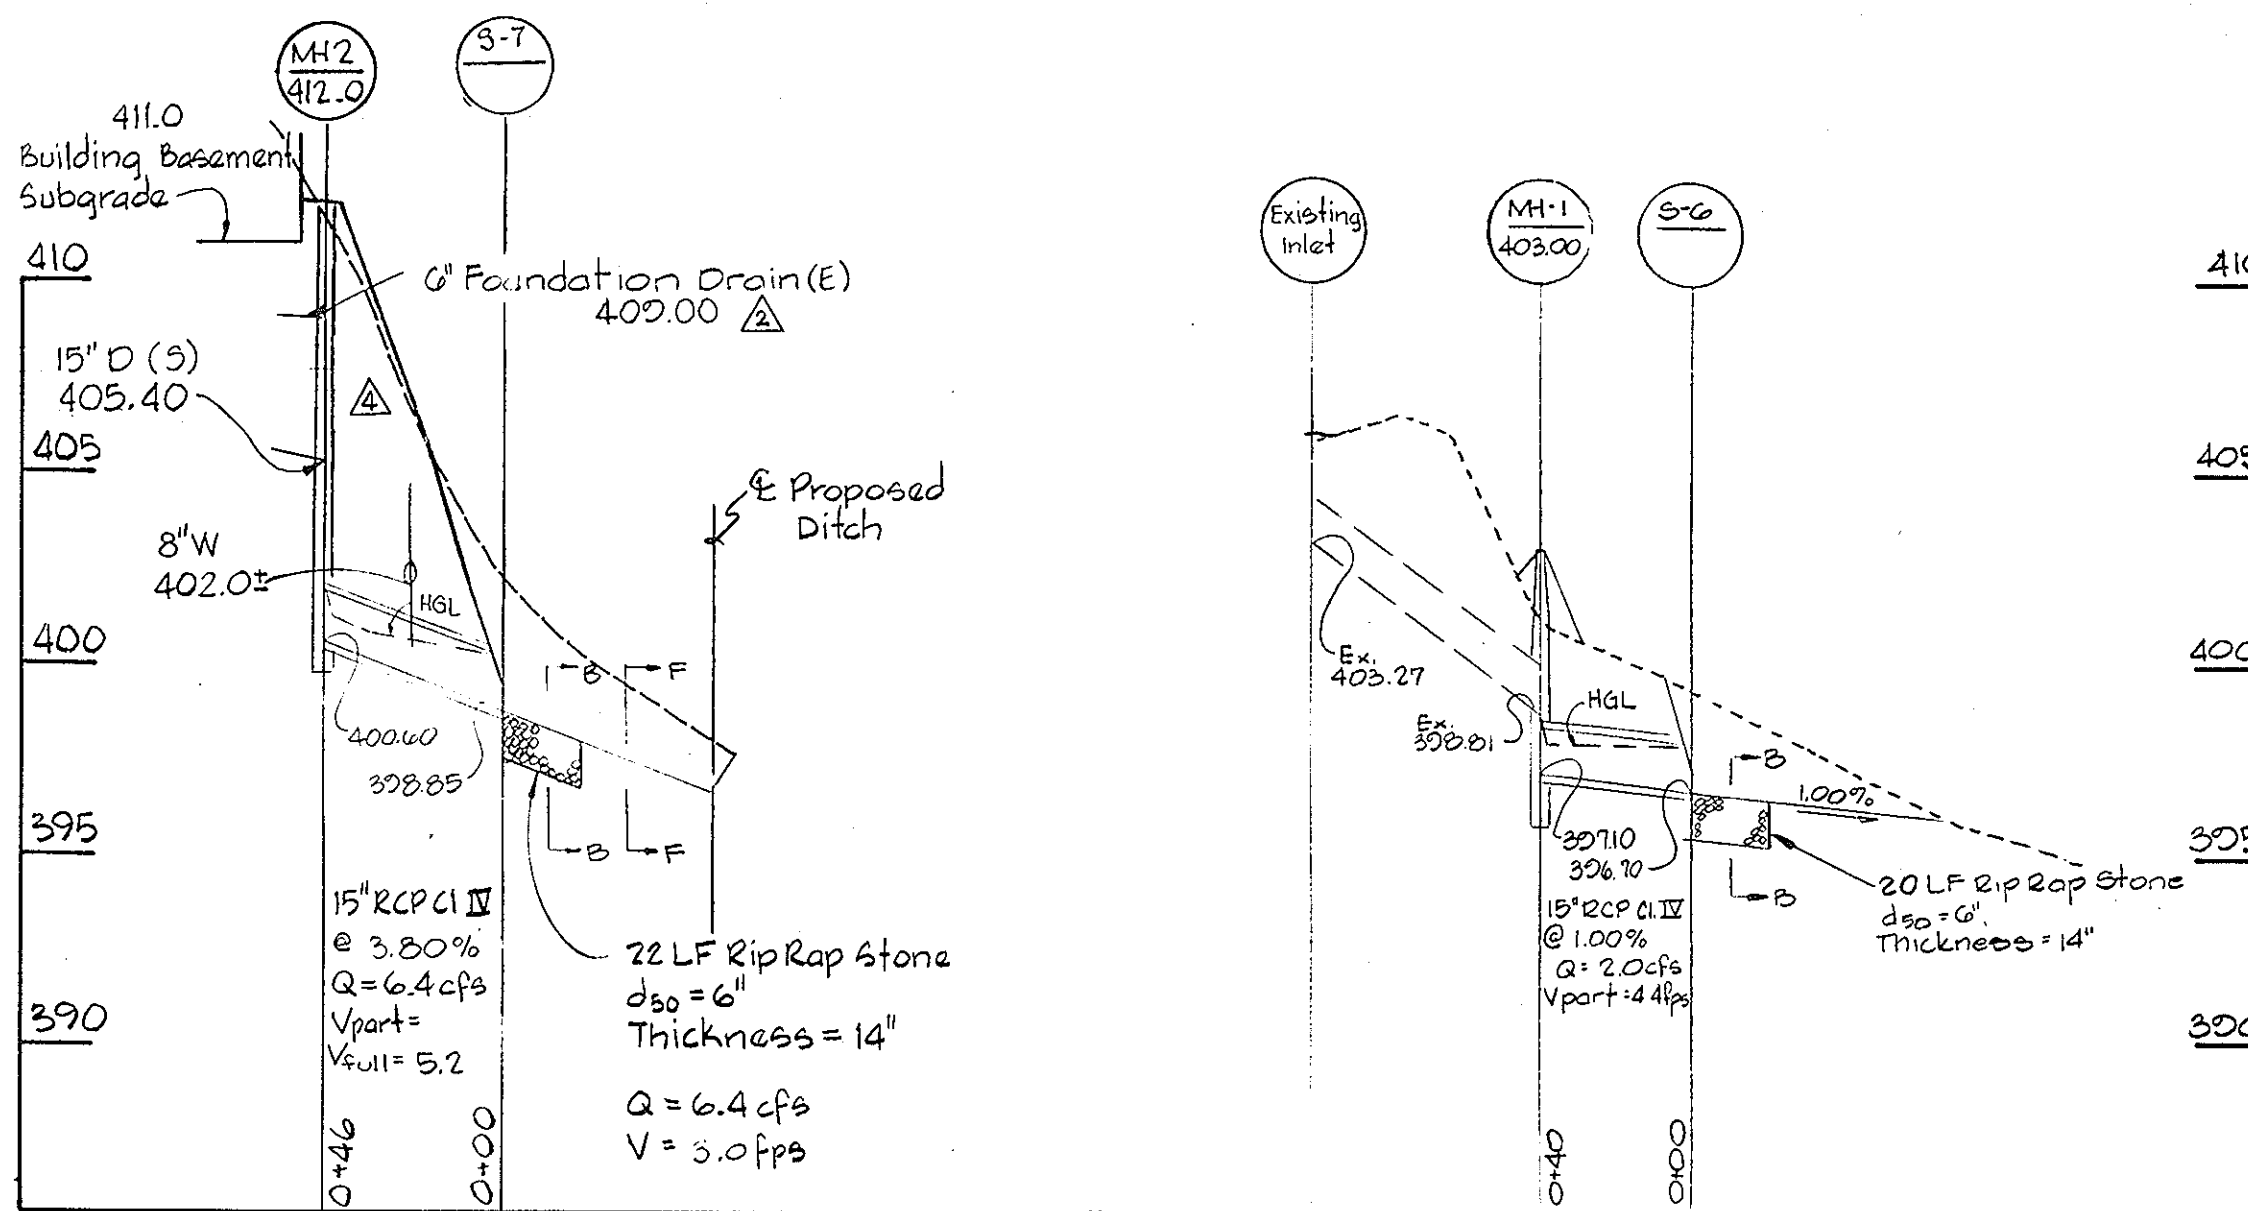

STORM DRAIN PROFILES

Scale: Horz. 1"=50'
Vert. 1"=5'

SECTION WIDTH, b

AA	3.0'
BB	2.5'
CC	3.5'

SECTIONS A-A, B-B, C-C
Scale: 1/4"=1'-0"