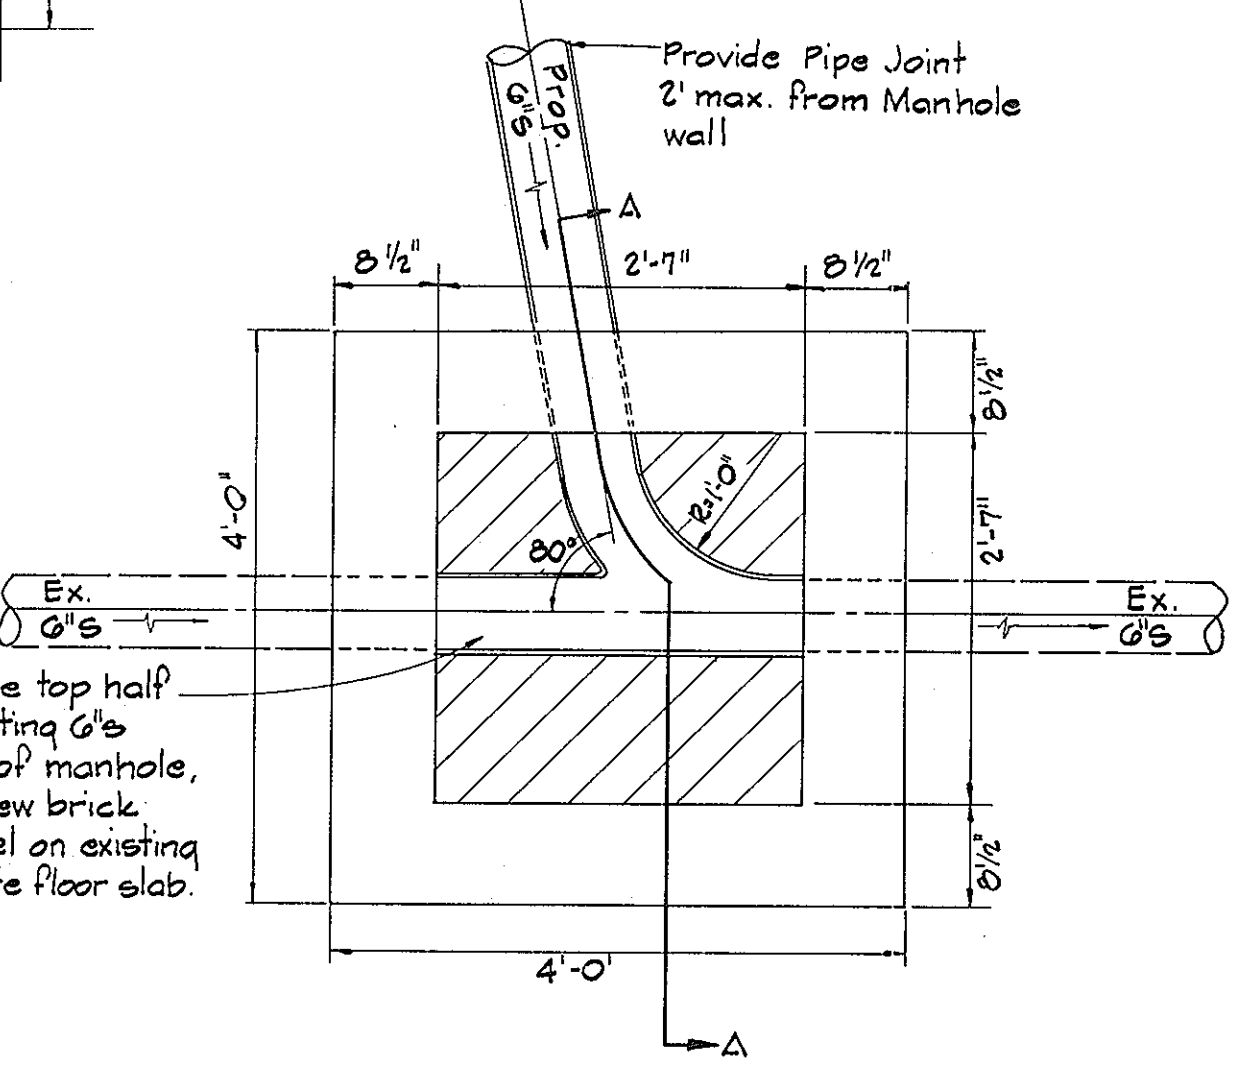

CONNECTION TO EXISTING SANITARY MANHOLE
Scale: 3/4"=1'-0"