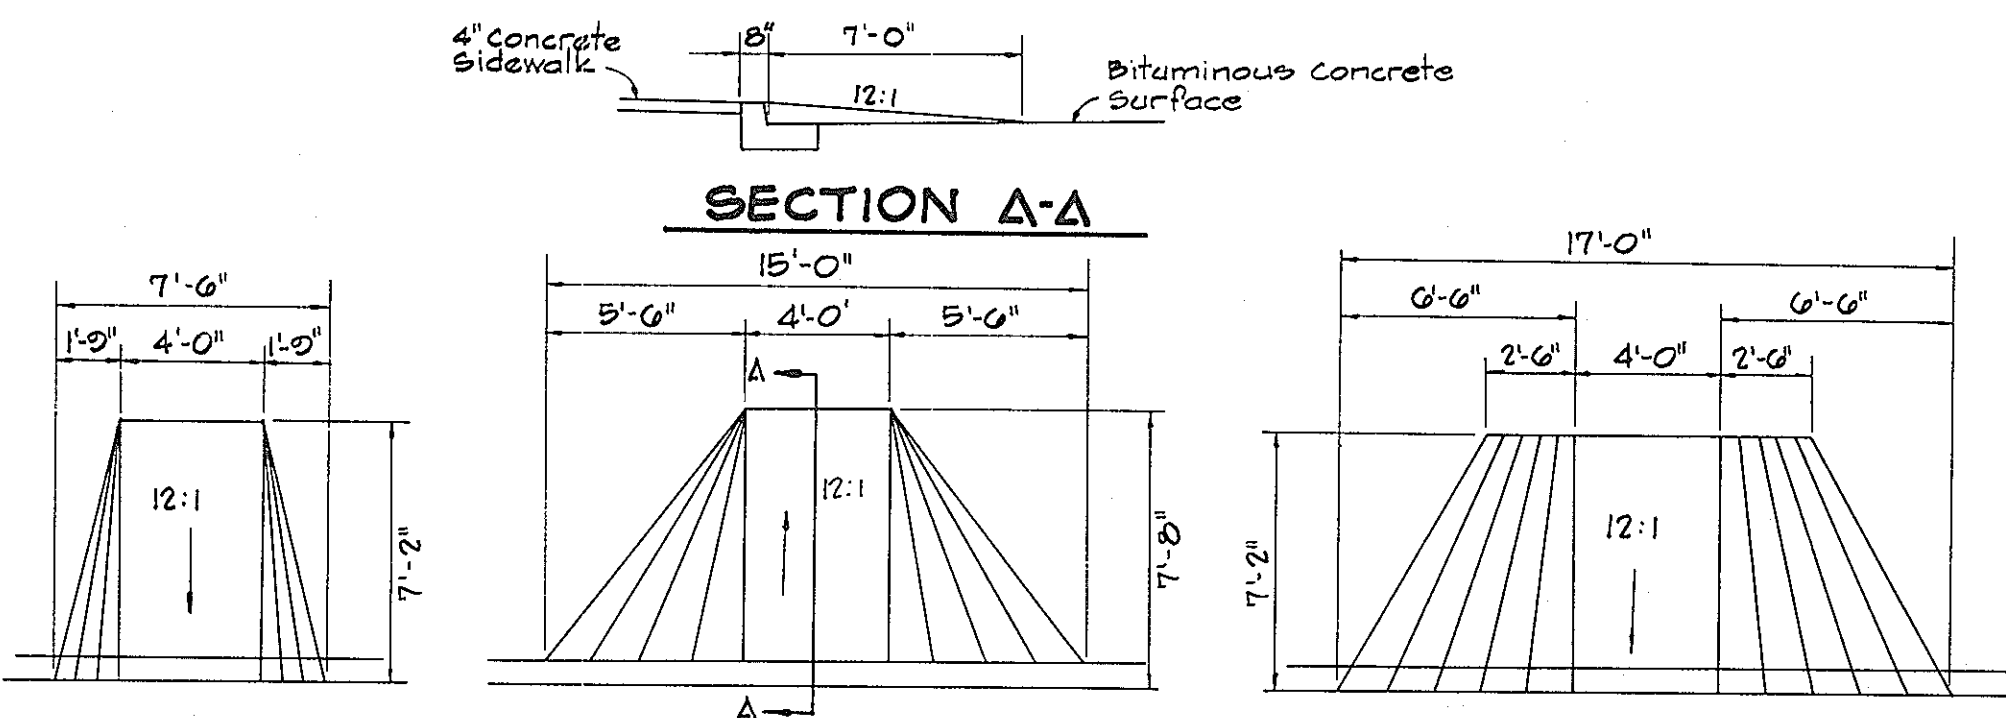

SIDEWALK RAMPS
Scale: 3/16"=1'-0"