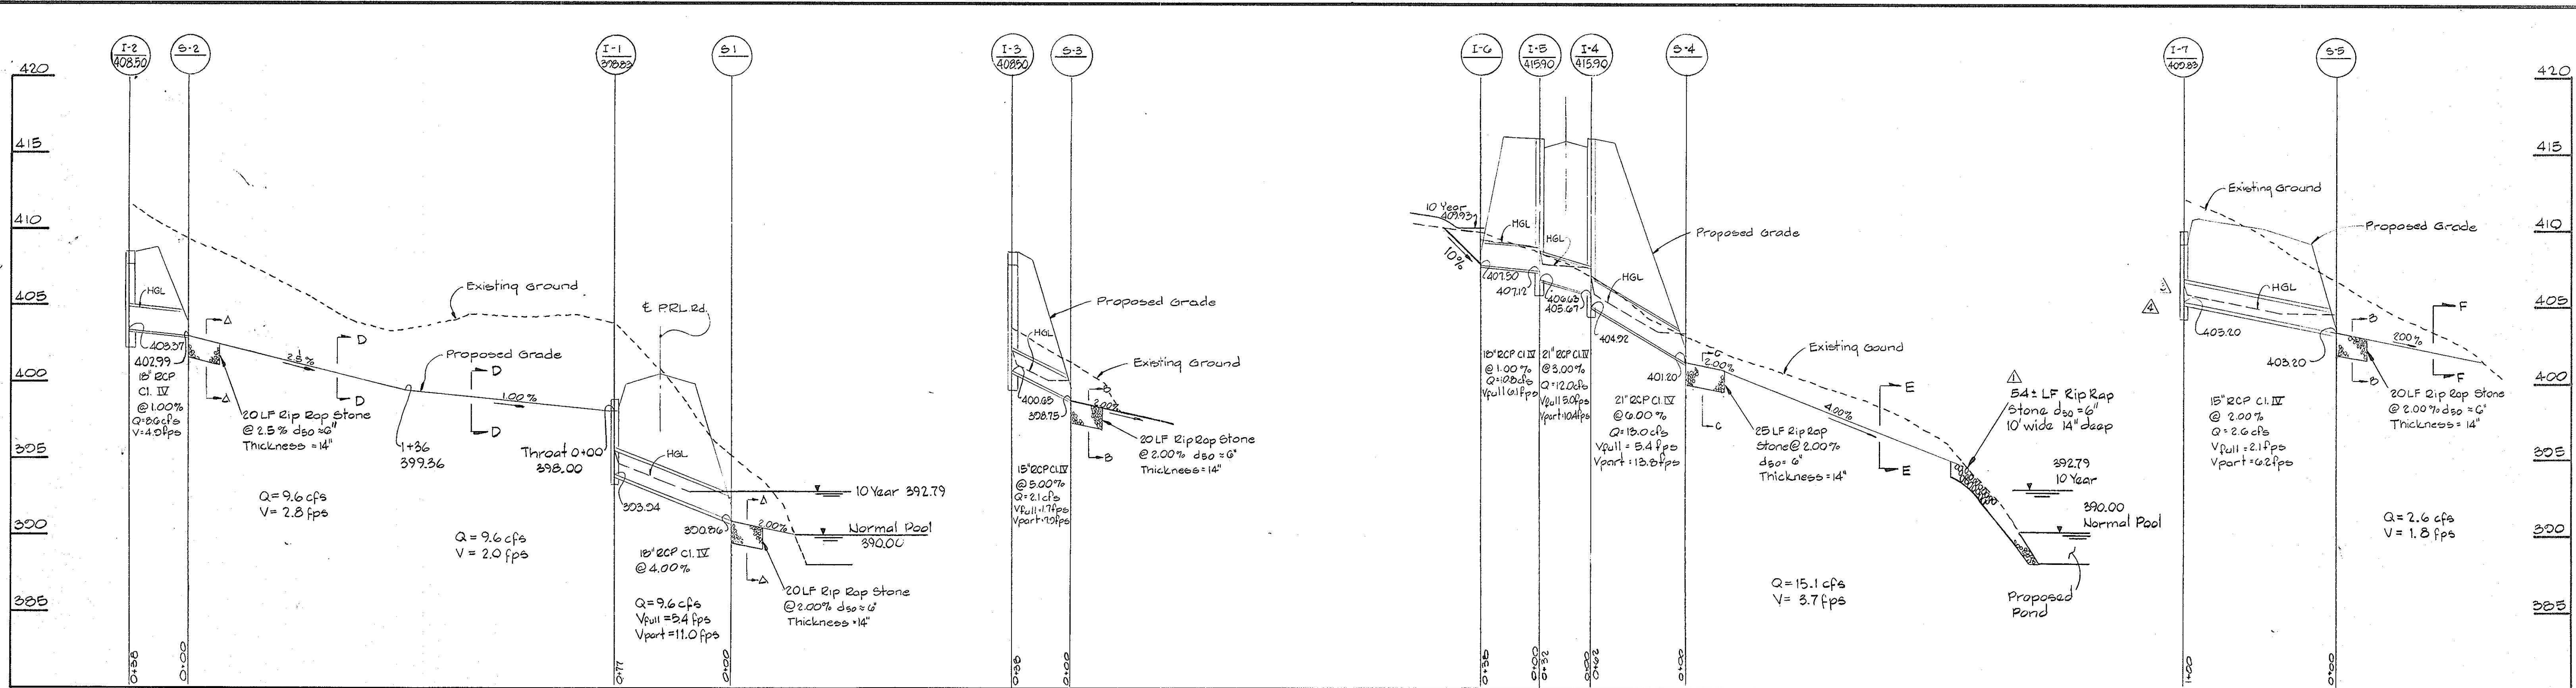

STORM DRAIN PROFILES

Scale: Horz. 1"=50'
Vert. 1"=5'

SECTION WIDTH, b

AA	3.0'
BB	2.5'
CC	3.5'

SECTIONS A-A, B-B, C-C
Scale: 1/4"=1'-0"

FOR REVISION ONLY

SECTION WIDTH, b

DD	3.0'
EE	3.5'
FF	2.5'

SECTIONS DD, EE, FF
Scale: 1/4"=1'-0"

STORM DRAIN PROFILE

Scale: Horz. 1"=50'
Vert. 1"=5'

APPROVED
DIVISION OF LAND DEVELOPMENT & ZONING ADMINISTRATION
HOWARD COUNTY, MARYLAND
DATE **6-30-82**

Approved: For Private Water And Private Sewerage Systems, Howard County Health Department.

Jaym Boyles
County Health Officer
Date: **7-17-82**

Approved:
Storm Drainage Systems And Roads
Howard County Department Of Public Works
How F. Nunn
Director
Date: **7-28-82**

W. J. ...
Chief, Bureau Of Engineering
Date: **7-28-82**

Approved: Howard County Office Of Planning And Zoning
John W. ...
Planning Director
Date: **7-29-82**

John W. ...
Chief, Division Of Land Development And Zoning Administration
Date: **7-29-82**

Note: Building Addition to SDP 81-137.

WHITMAN, REQUARDT AND ASSOCIATES 2315 SAINT PAUL STREET BALTIMORE, MARYLAND 21218		APPLIED PHYSICS LABORATORY THE JOHNS HOPKINS UNIVERSITY Johns Hopkins Road Howard County, Maryland Approved For The University By: <i>C. J. ...</i> Date: 4-15-82 Title:	SPACE SYSTEMS INTEGRATION AND TEST BUILDING THE JOHNS HOPKINS UNIVERSITY APPLIED PHYSICS LABORATORY 11100 Johns Hopkins Road Laurel, Maryland 20707	DRAINAGE AREA MAP AND STORM DRAIN PROFILES Fifth Election District Howard County, MD. Tax Map 41 Parcel 50 and 123	REVISIONS Extend Rip Rap to Pond Bottom 5-21-82 Add Drain Connections 5-21-82 Add Drain Connections 5-21-82 Delete Drain Connection C-30-82. ADDED SUBSTATION 23 & REVISED GRADING & STORM DRAINS 1-25-80	SCALE: As Shown SHEET NO. 4 OF 9 DATE: April 15, 1982	DRAWING C-4	
		SDP-82-118