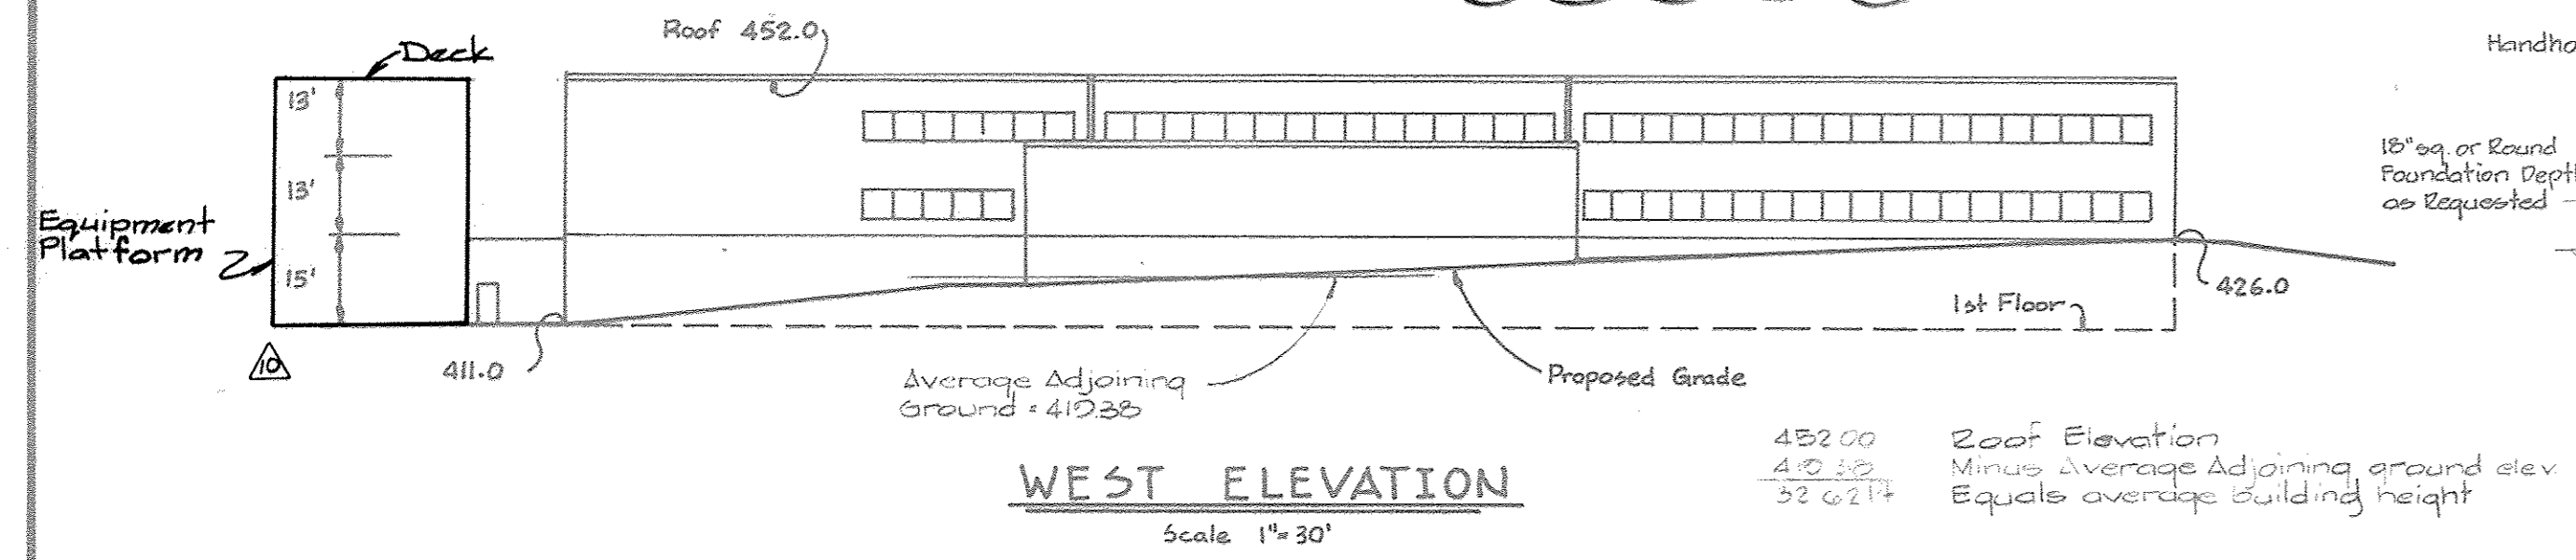

Kenneth Milner