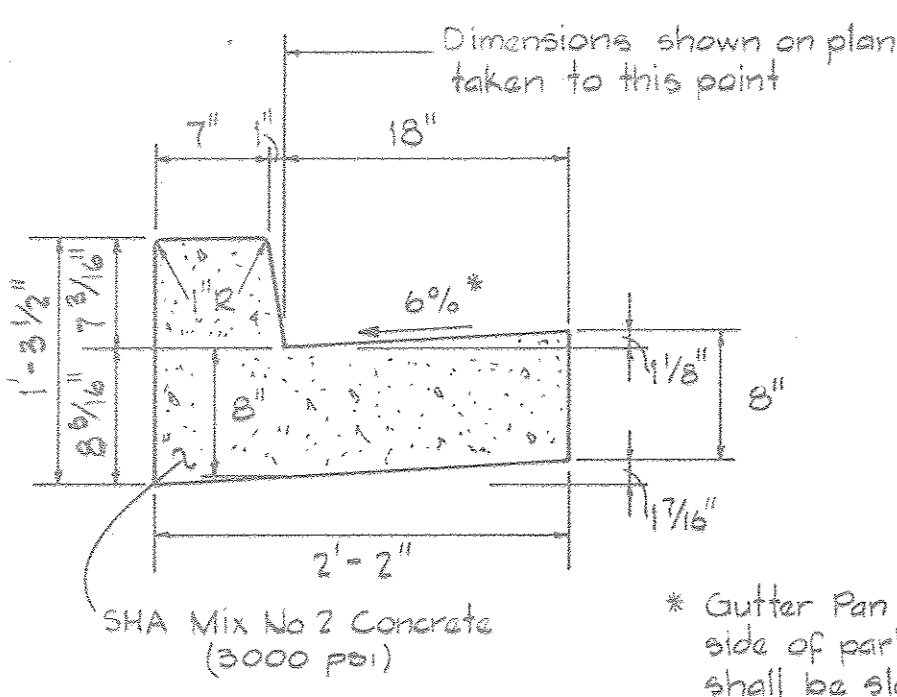

STANDARD 7" COMBINATION CURB & GUTTER (BY OWNER)
Scale: 1"=1'-0"