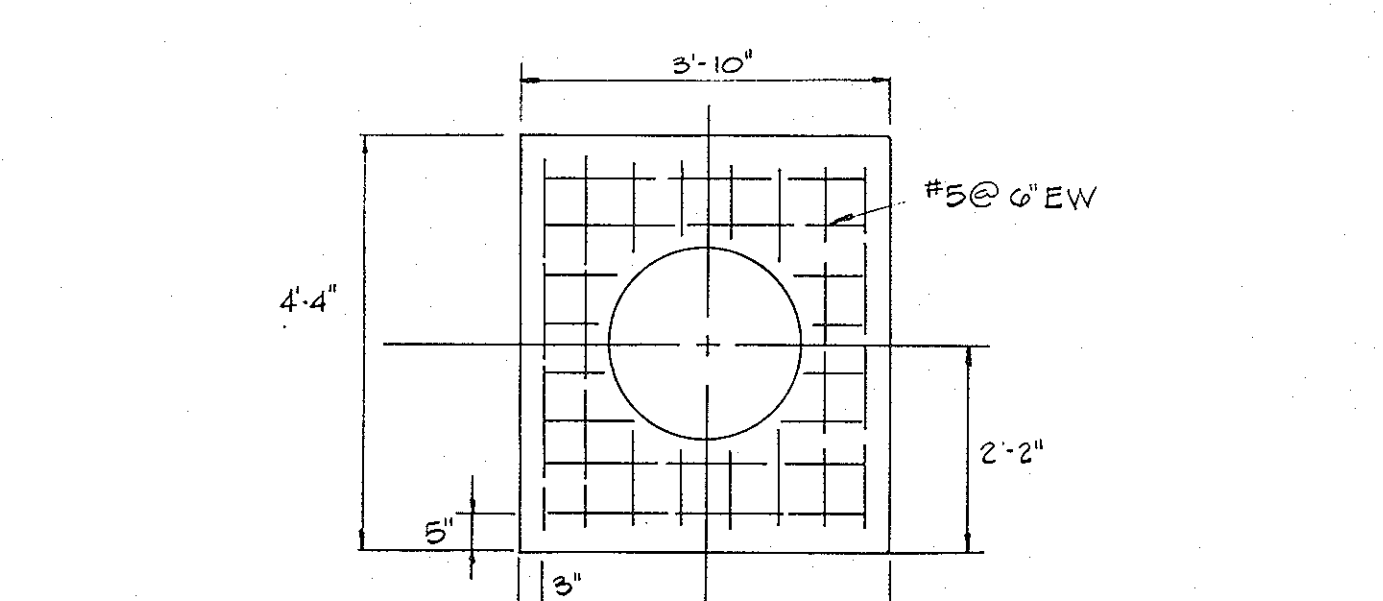

DETAIL RISER STRUCTURE

Scale: 1/2" = 1'-0"