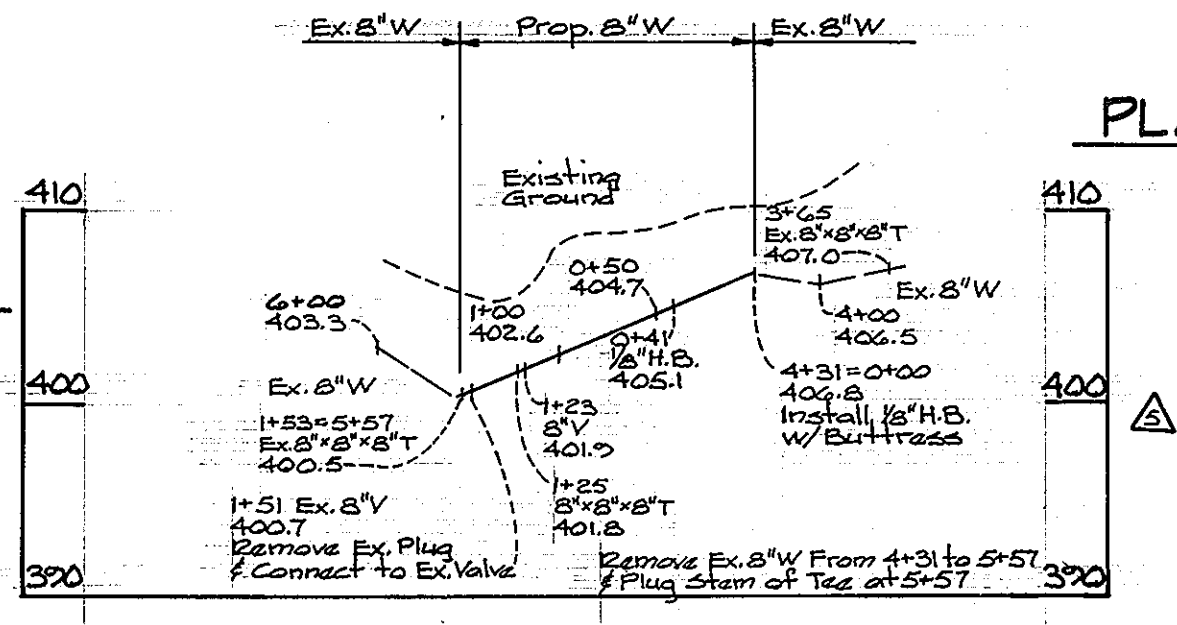

COLORS
Legend and Border - Green
White Symbol on Blue Background
Background - White

SIGN DETAIL FOR HANDICAPED
No Scale

Note: Surface texture of ramps shall be coarse brooming or non-skid type surface.

1. **CONNECTION SCHEDULE**
1. The elevated tank to be drained by JHU-APL prior to any work. Notify JHU-APL 5 days prior to connection work.
  2. Shut existing valves ① ② ③.
  3. Connect to existing G" W as shown.
  4. Open Valves ② ③ and flush through new fire Hydrant.
  5. Open ① to fill tank (by JHU-APL)
  6. Test for leaks at connections.

APPROVED
DIVISION OF LAND DEVELOPMENT & ZONING ADMINISTRATION
HOWARD COUNTY, MARYLAND
DATE: 6-30-82

Approved: For Private Water And Private Sewerage Systems, Howard County Health Department.
County Health Officer: *[Signature]* Date: 7-19-82
Approved: Storm Drainage Systems And Roads, Howard County Department Of Public Works. Director: *[Signature]* Date: 7-23-82
Approved: Chief, Bureau Of Engineering. *[Signature]* Date: 7-28-82
Approved: Planning Director, Acting. *[Signature]* Date: 7-29-82
Approved: Chief, Division Of Land Development And Zoning Administration. *[Signature]* Date: 7-29-82

WHITMAN, REQUARDT AND ASSOCIATES
2315 SAINT PAUL STREET
BALTIMORE, MARYLAND
21218

APPLIED PHYSICS LABORATORY
THE JOHNS HOPKINS UNIVERSITY
Johns Hopkins Road Howard County, Maryland
Approved For The University By: *[Signature]*
Date: Title: *[Signature]*

SPACE SYSTEMS INTEGRATION AND TEST BUILDING
THE JOHNS HOPKINS UNIVERSITY APPLIED PHYSICS LABORATORY
11100 Johns Hopkins Road
Laurel, Maryland 20707

WATER AND SEWER PROFILES & DETAILS
Fifth Election District Howard County, MD.
Tax Map 41 Parcel 50 and 123