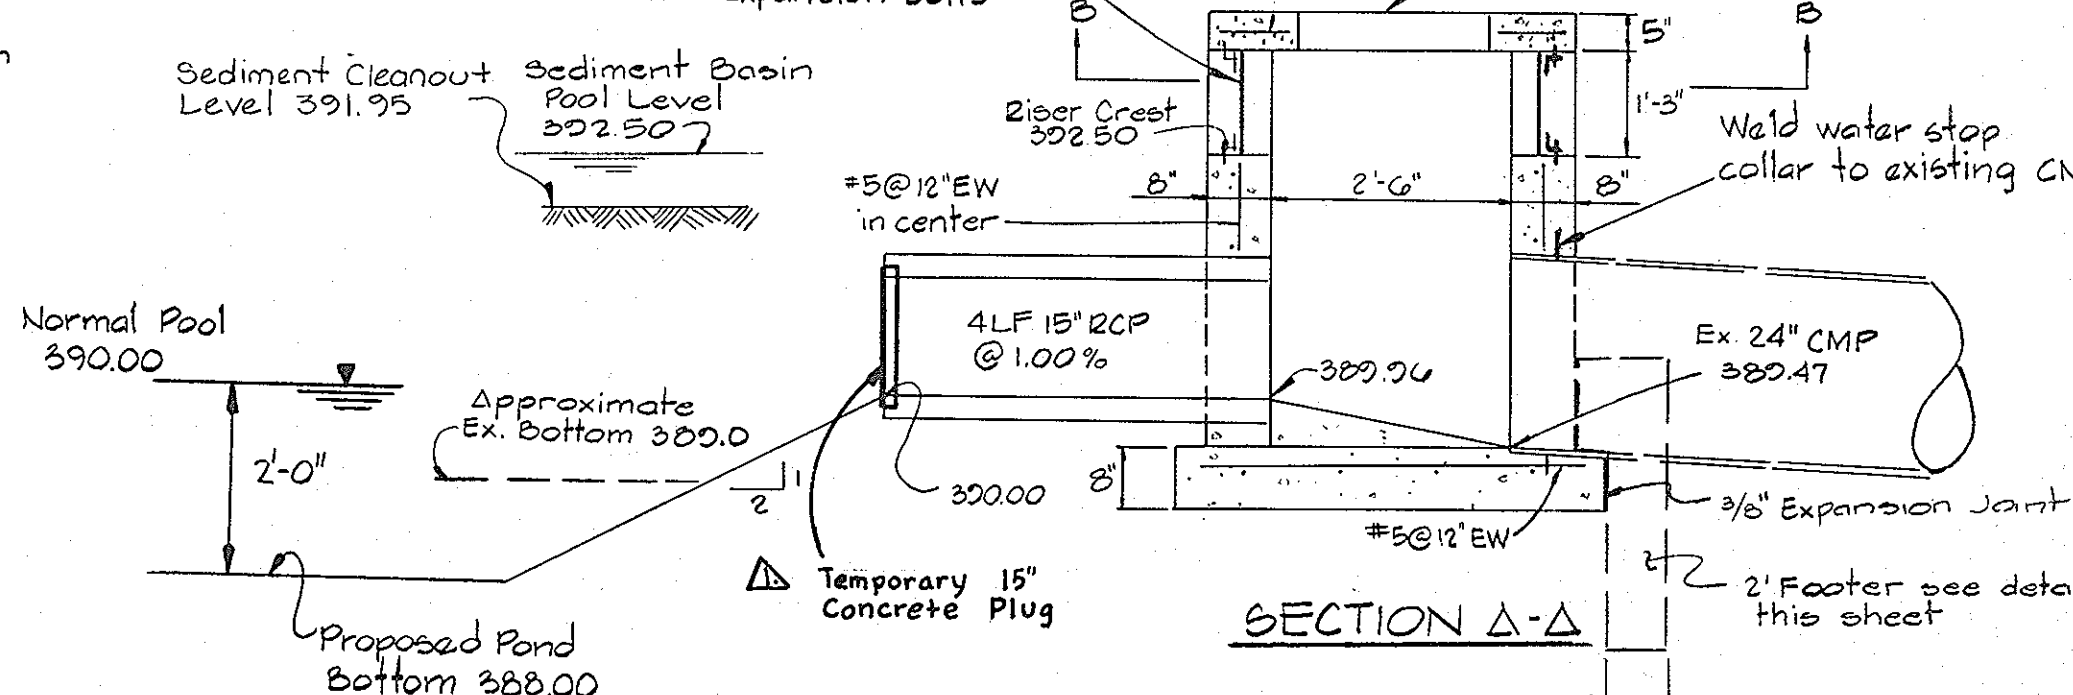

DETAIL 2' FOOTER

Scale: 1/2" = 1'-0"