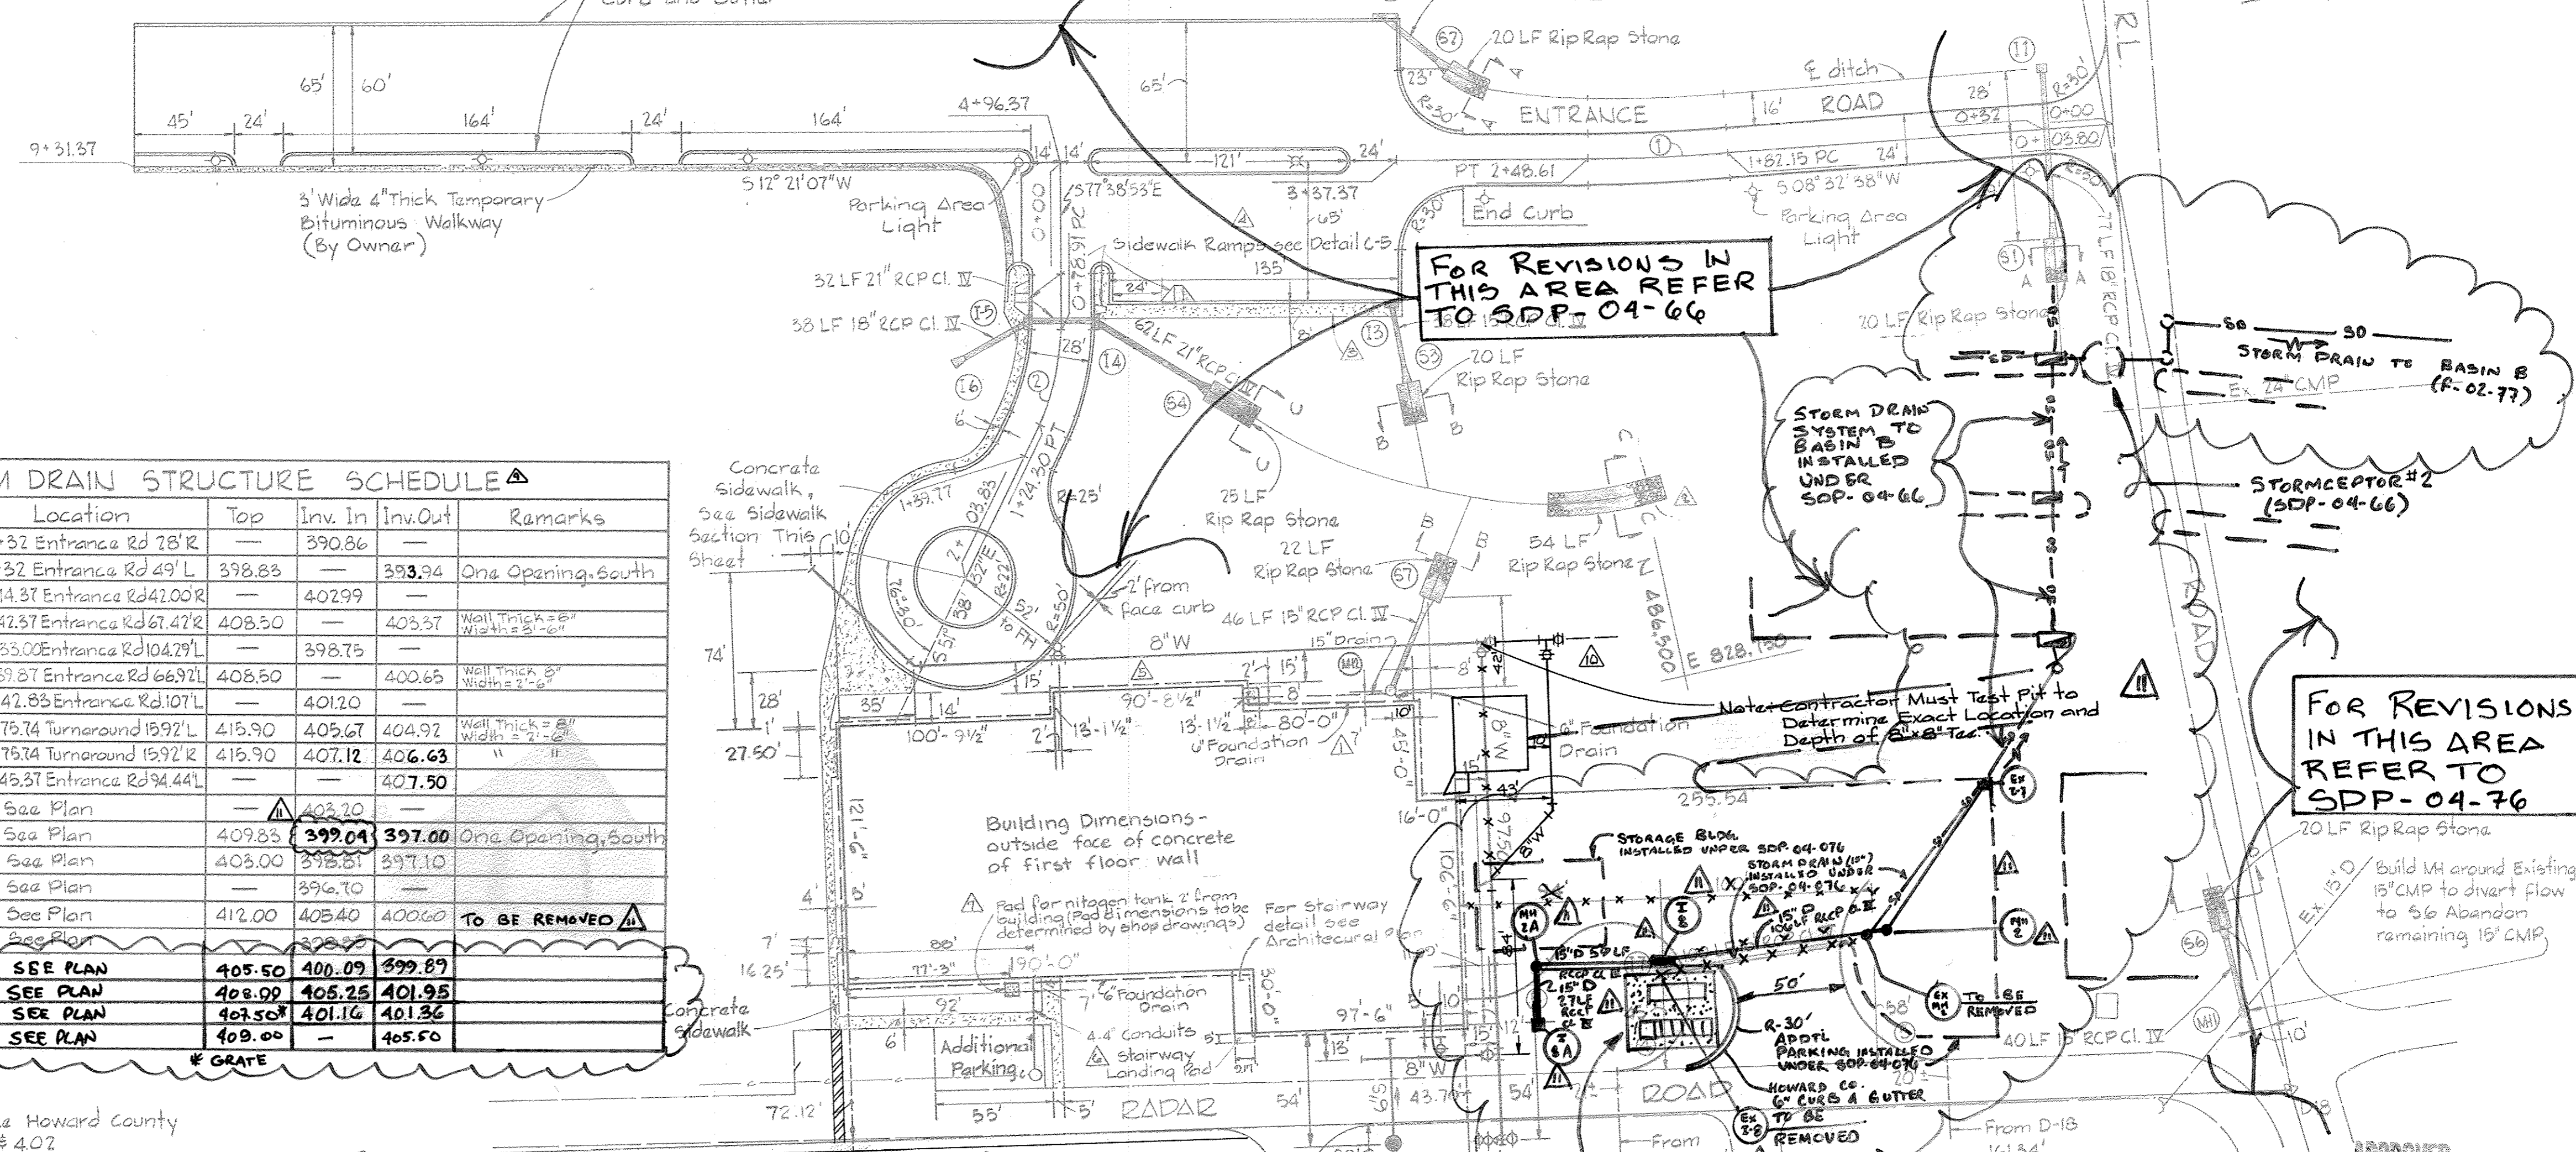

Note:
All internal island radii are 5'

Standard 7" Combination Curb and Gutter

FOR REVISIONS IN THIS AREA REFER TO SDP-04-66

FOR REVISIONS IN THIS AREA REFER TO SDP-04-76

Struc	Type	Location	Top	Inv. In	Inv. Out	Remarks
S1	18" Precast	0+32 Entrance Rd 78'R	—	390.86	—	
I1	D	0+32 Entrance Rd 49'L	398.83	—	393.94	One Opening, South
S2	18" Precast	3+14.37 Entrance Rd 42.00'R	—	402.99	—	
I2	A-10	3+42.37 Entrance Rd 67.47'R	408.50	—	403.57	Wall Thick 8" Width 2'-6"
S3	15" Precast	3+33.00 Entrance Rd 104.29'L	—	398.75	—	
I3	A-5	3+29.87 Entrance Rd 66.92'L	408.50	—	400.65	Wall Thick 8" Width 2'-6"
S4	21" Precast	4+42.83 Entrance Rd 107'L	—	401.20	—	
I4	A-5	0+75.74 Turnaround 159.2'L	415.90	405.67	404.92	Wall Thick 8" Width 2'-6"
I5	A-5	0+75.74 Turnaround 159.2'L	415.90	407.12	406.63	" "
I6	18" Precast	5+45.37 Entrance Rd 94.44'L	—	407.90	—	
S5	15" Precast	See Plan	—	403.20	—	
I7	D	See Plan	409.83	399.04	397.00	One Opening, South
M1	Standard	See Plan	403.00	398.81	397.10	
S6	15" Precast	See Plan	—	396.70	—	
M2	Standard	See Plan	412.00	403.40	400.60	TO BE REMOVED
S7	15" Precast	See Plan	—	398.70	—	
MH2	STANDARD	SEE PLAN	405.50	400.09	399.89	
MH2A	STANDARD	SEE PLAN	408.00	405.25	401.95	
I-8	DOUBLE'S COMBO	SEE PLAN	403.50	401.16	401.36	
I-8A	D INLET	SEE PLAN	409.00	—	405.60	

1. Notes:
1) For A Inlet details see Howard County Standards SD 4.01 & 4.02
  2) For D Inlet detail see Howard County Standard SD 4.11
  3) For MH1 detail see Howard County Standard G 3.01
  4) For Foundation drain drawings see structural sheets
  5) For MH2 and MH2A detail see Howard County Standard G 5.12
  6) For I-8 detail see MD SHA Standard MD 374.71
  7) For I-8A detail see Howard County Standard SD 4.10 or SD 4.11