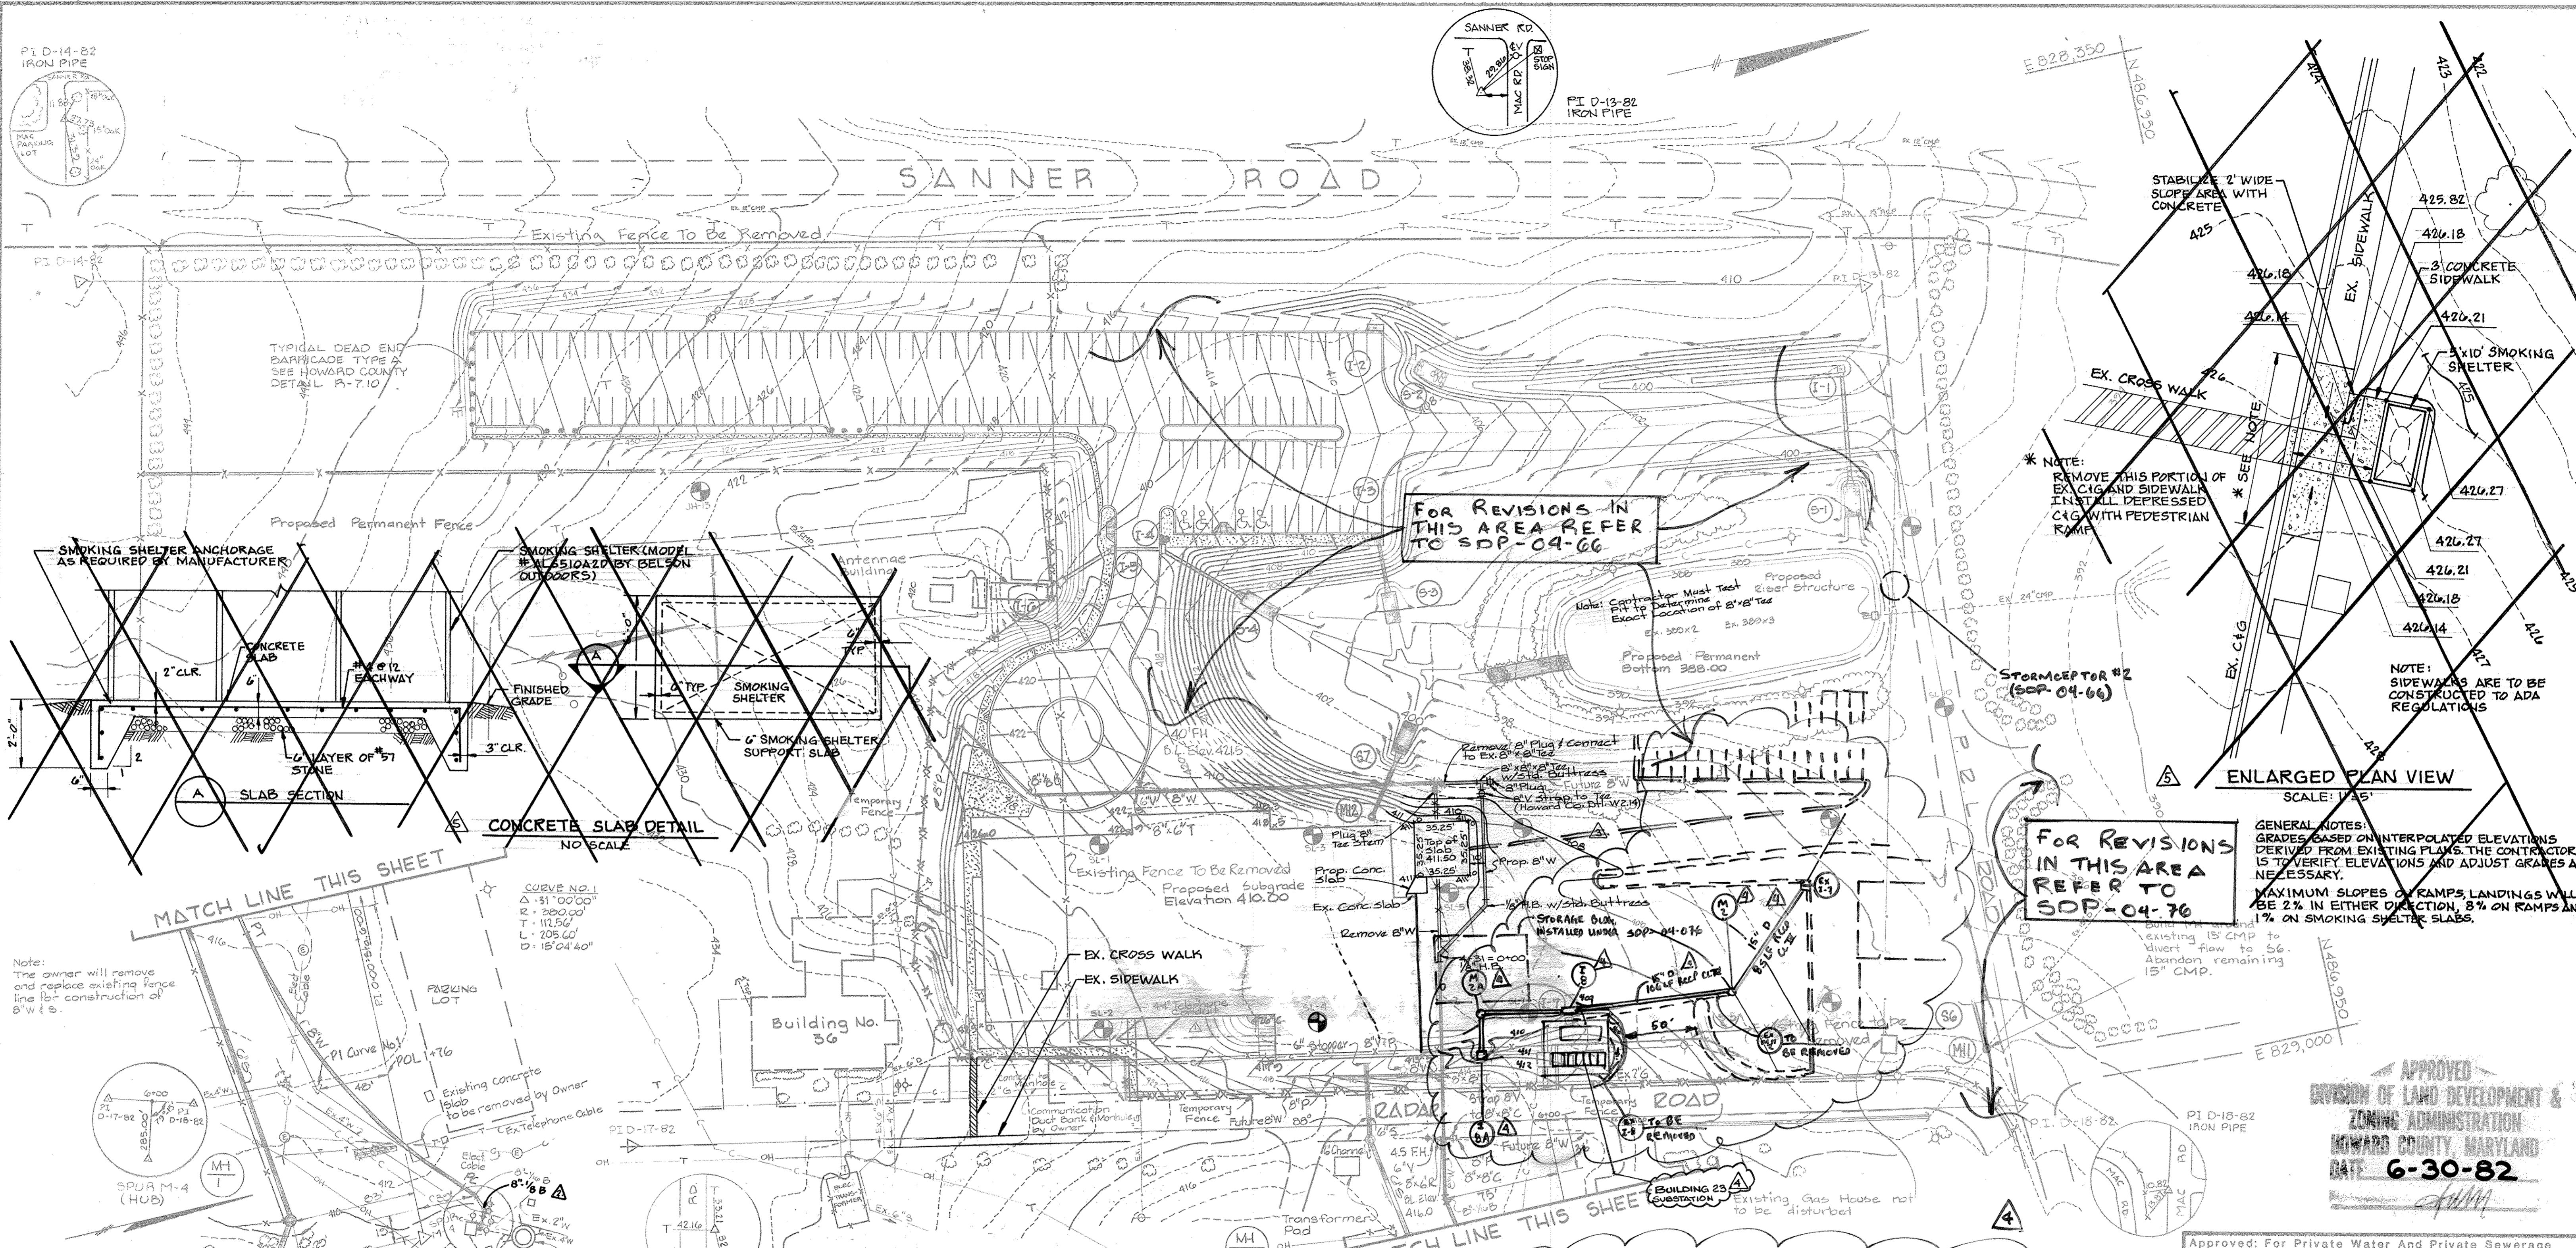

APPROVED
DIVISION OF LAND DEVELOPMENT &
ZONING ADMINISTRATION
HOWARD COUNTY, MARYLAND
DATE 6-30-82

Approved: For Private Water And Private Sewerage Systems, Howard County Health Department.

Joseph J. Smith 7-19-82
City Health Officer Date

Approved: Storm Drainage Systems And Roads
Howard County Department Of Public Works
John N. Nunn 7-28-82
Director Date

William S. Ryan 7-28-82
Chief, Bureau Of Engineering Date

Approved: Howard County Office Of
Planning And Zoning
John W. Munn 7-28-82
Planning Director Date

John W. Munn 7-28-82
Chief, Division Of Land Development
And Zoning Administration Date

WHITMAN, REQUARDT AND ASSOCIATES
2315 SAINT PAUL STREET
BALTIMORE, MARYLAND
21218

APPLIED PHYSICS LABORATORY
THE JOHNS HOPKINS UNIVERSITY
Johns Hopkins Road Howard County, Maryland
Approved For The University By:
C. J. Smith
Date 4-15-82 Title

SPACE SYSTEMS INTEGRATION AND TEST BUILDING
THE JOHNS HOPKINS UNIVERSITY APPLIED PHYSICS LABORATORY
11100 Johns Hopkins Road Laurel, Maryland 20707

GRADING PLAN
Fifth Election District Howard County, MD.
Tax Map 41 Parcel 50 and 123

REVISIONS
Change and clarify grades 9-1-82
Identify 8" W-1/2 B @ Sta 0+15.0-9-7-82
Modified 8" W/S Grading 10-29-91
ADDED SUBSTATION 23 AND REVER GRADING AND STORM DRAINS 1-25-10
APPROVED 04-15-1992

SCALE: 1" = 50'
SHEET NO. 2 OF 9
DATE: April 16, 1992
DRAWING C-2

SDP-82-118