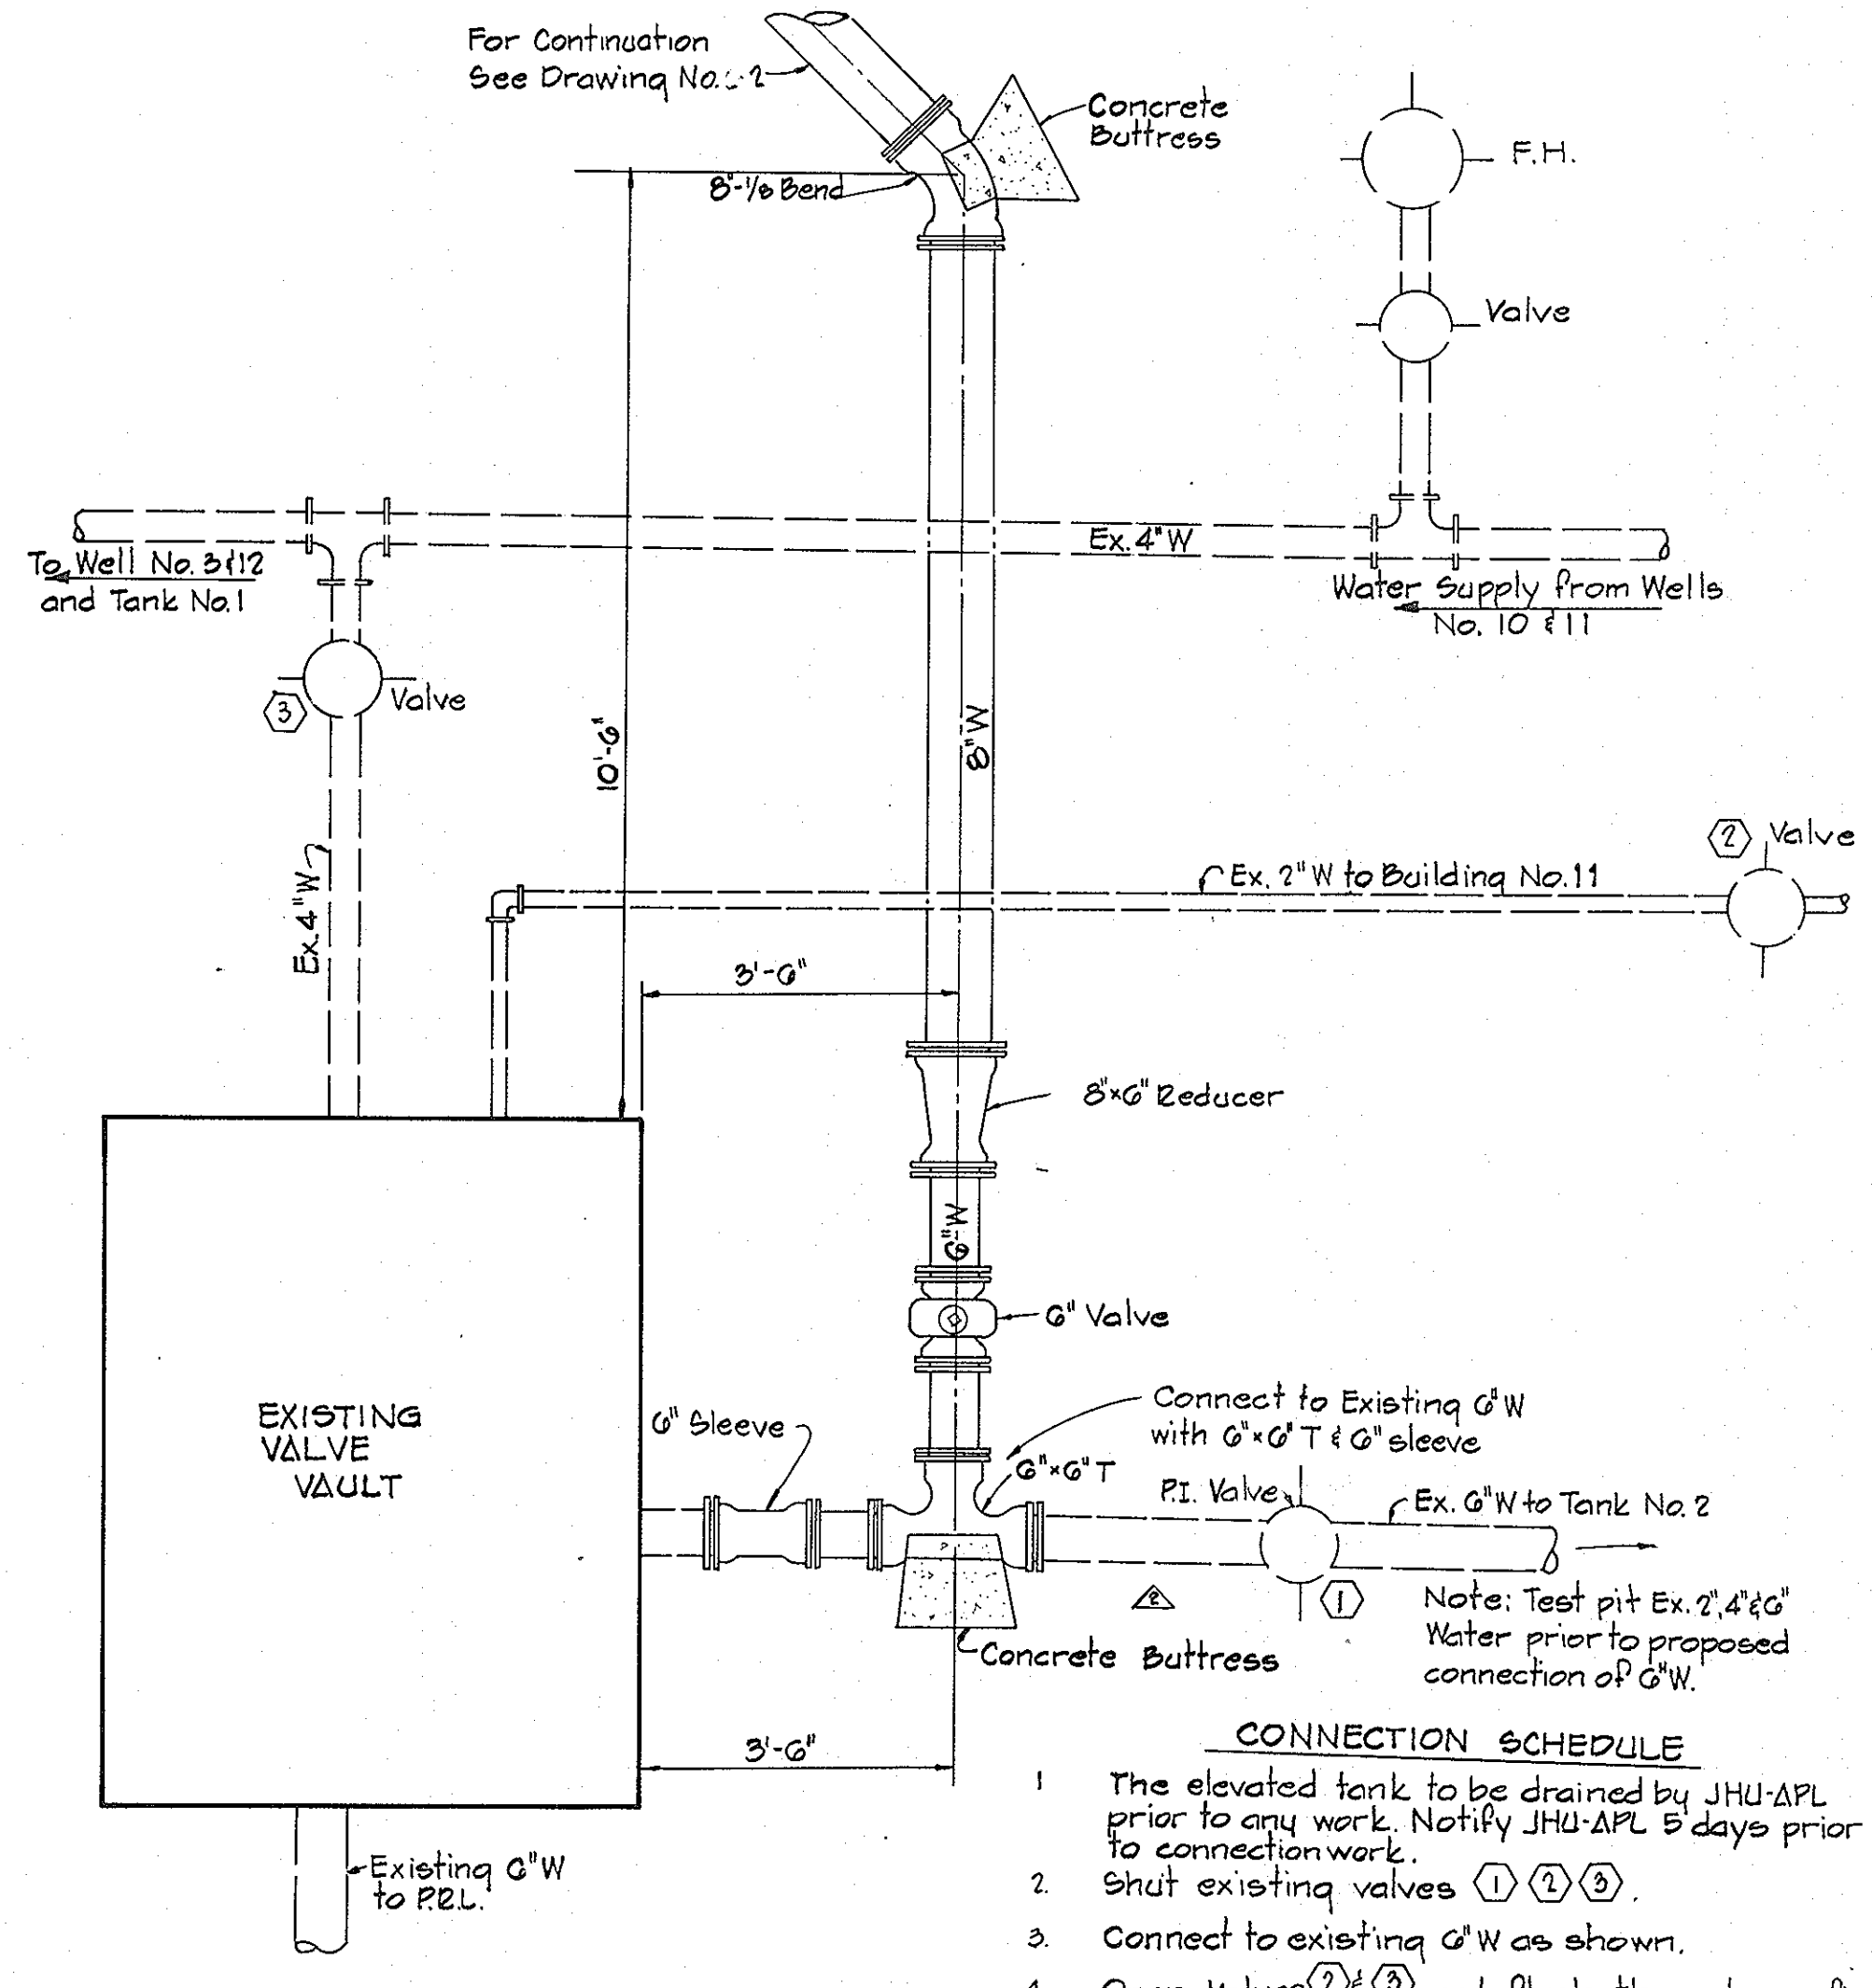

1. **CONNECTION SCHEDULE**
1. The elevated tank to be drained by JHU-APL prior to any work. Notify JHU-APL 5 days prior to connection work.
  2. Shut existing valves ① ② ③.
  3. Connect to existing G" W as shown.
  4. Open Valves ② ③ and flush through new fire Hydrant.
  5. Open ① to fill tank (by JHU-APL)
  6. Test for leaks at connections.