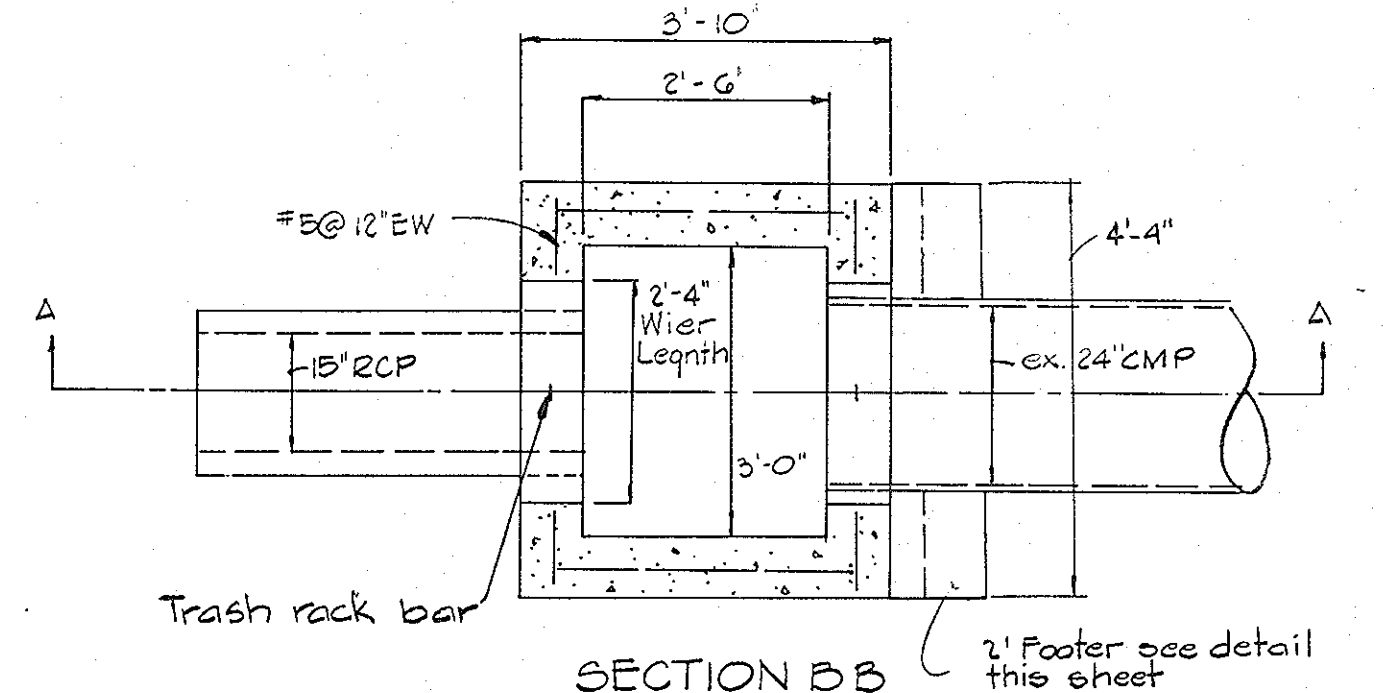

DETAIL RISER STRUCTURE

Scale: 1/2" = 1'-0"