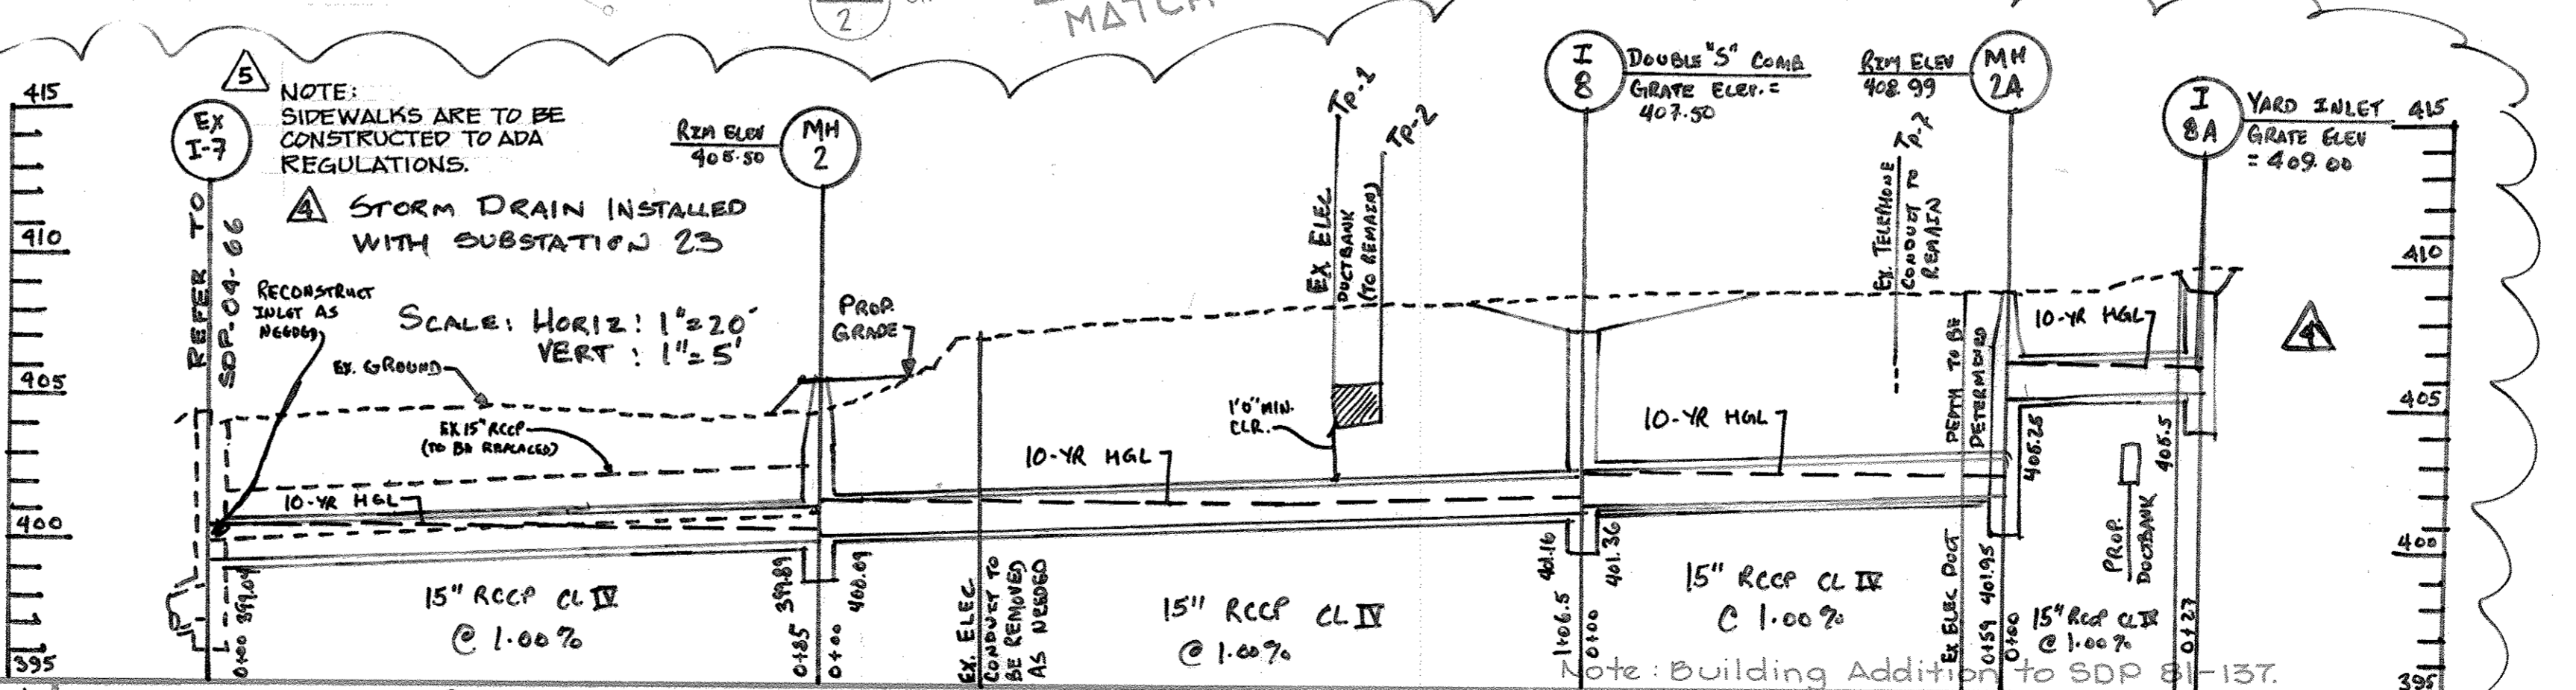

APPROVED
DIVISION OF LAND DEVELOPMENT &
ZONING ADMINISTRATION
HOWARD COUNTY, MARYLAND
DATE 6-30-82

Approved: For Private Water And Private Sewerage Systems, Howard County Health Department.

Joseph J. Smith 7-19-82
City Health Officer Date

Approved: Storm Drainage Systems And Roads
Howard County Department Of Public Works
John N. Nunn 7-28-82
Director Date

William S. Ryan 7-28-82
Chief, Bureau Of Engineering Date

Approved: Howard County Office Of
Planning And Zoning
John W. Munn 7-28-82
Planning Director Date

John W. Munn 7-28-82
Chief, Division Of Land Development
And Zoning Administration Date

WHITMAN, REQUARDT AND ASSOCIATES
2315 SAINT PAUL STREET
BALTIMORE, MARYLAND
21218

APPLIED PHYSICS LABORATORY
THE JOHNS HOPKINS UNIVERSITY
Johns Hopkins Road Howard County, Maryland
Approved For The University By:
C. J. Smith
Date 4-15-82 Title

SPACE SYSTEMS INTEGRATION AND TEST BUILDING
THE JOHNS HOPKINS UNIVERSITY APPLIED PHYSICS LABORATORY
11100 Johns Hopkins Road Laurel, Maryland 20707

GRADING PLAN
Fifth Election District Howard County, MD.
Tax Map 41 Parcel 50 and 123

REVISIONS
Change and clarify grades 9-1-82
Identify 8" W-1/2 B @ Sta 0+15.0-9-7-82
Modified 8" W/S Grading 10-29-91
ADDED SUBSTATION 23 AND REVER GRADING AND STORM DRAINS 1-25-10
APPROVED 04-15-1992

SCALE: 1" = 50'
SHEET NO. 2 OF 9
DATE: April 16, 1992
DRAWING C-2

SDP-82-118