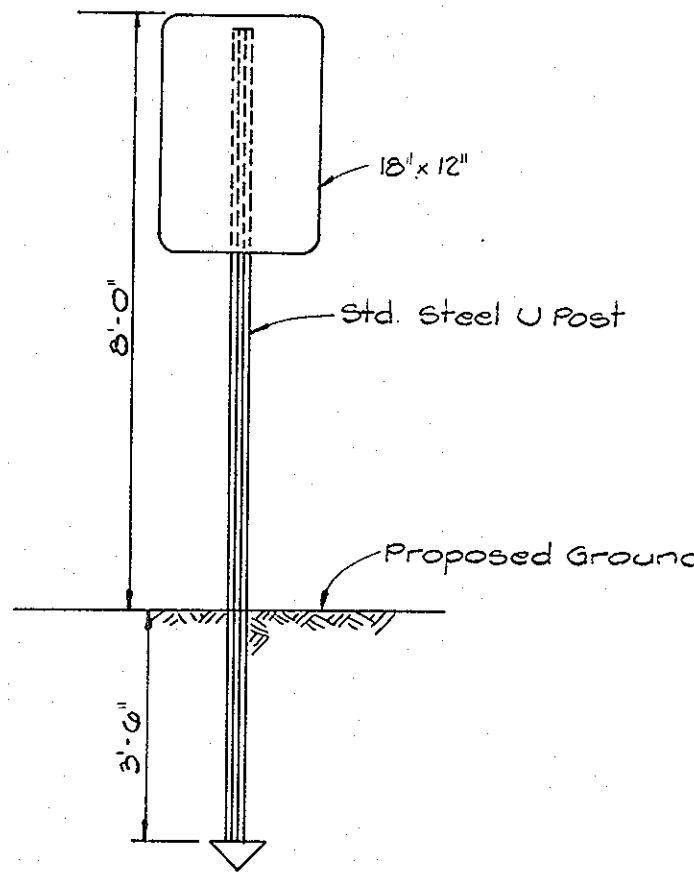

COLORS
Legend and Border - Green
White Symbol on Blue Background
Background - White

SIGN DETAIL FOR HANDICAPED
No Scale