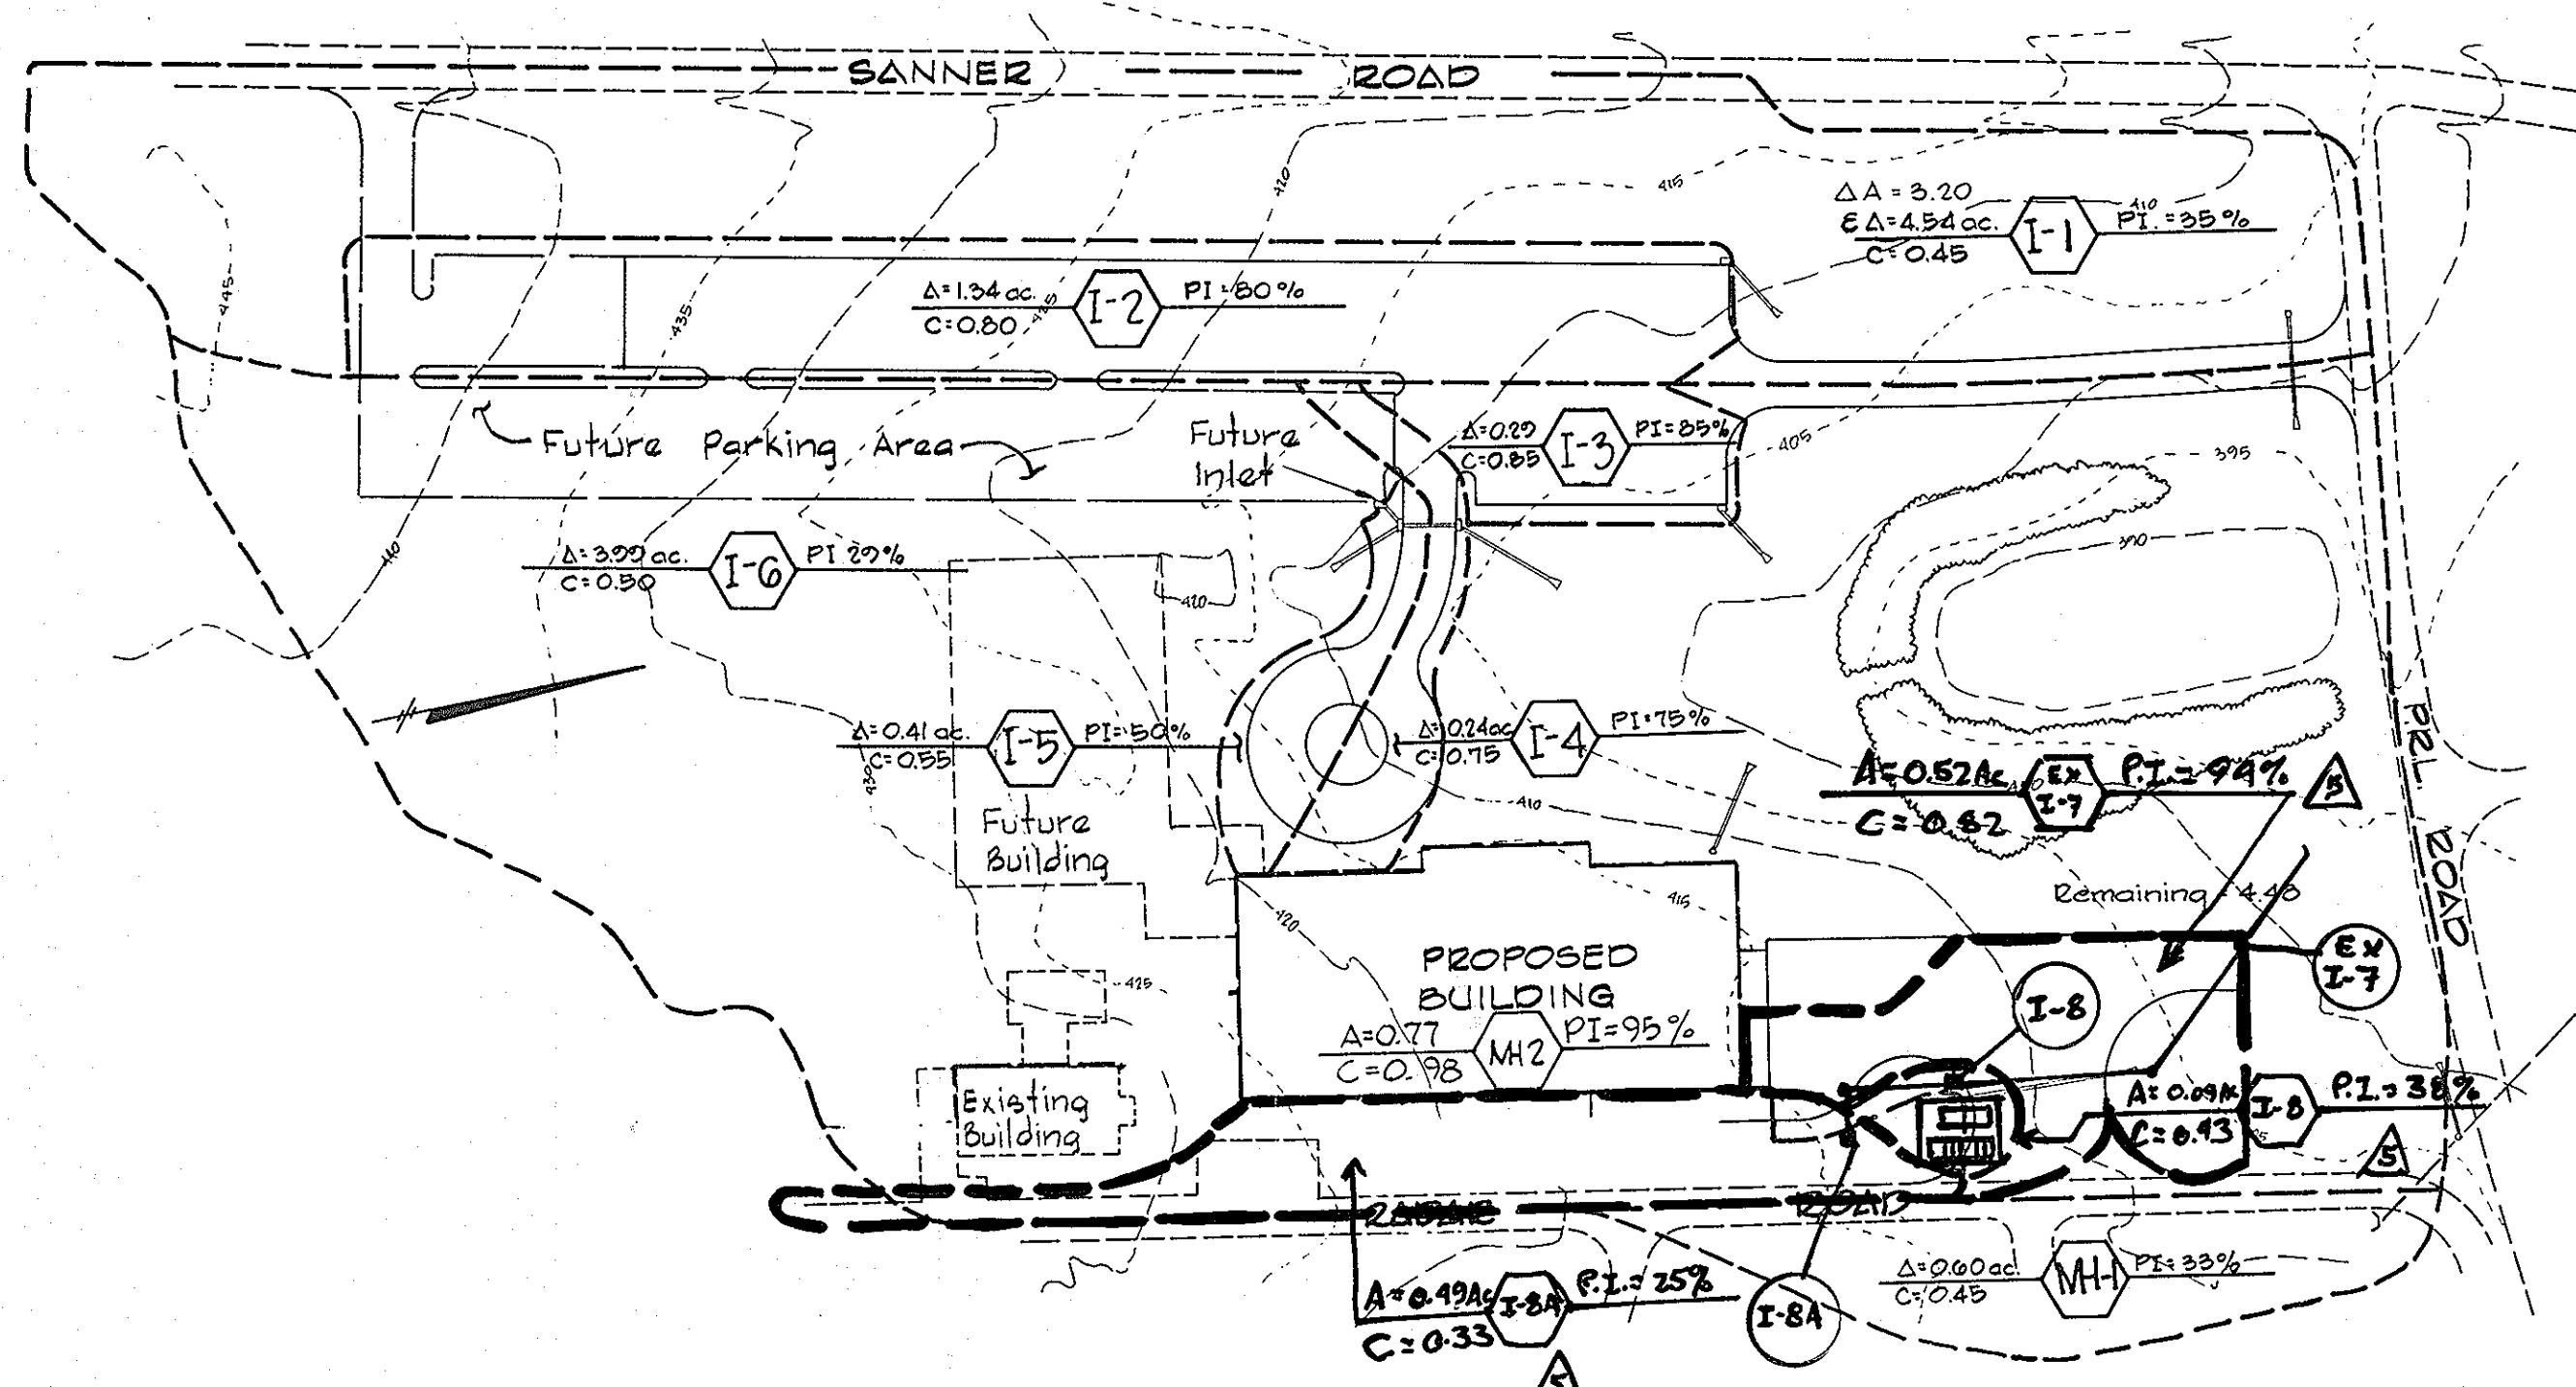

DRAINAGE AREA MAP
Scale: 1"=100'

FOR REVISION ONLY

SECTION WIDTH, b

DD	3.0'
EE	3.5'
FF	2.5'

SECTIONS DD, EE, FF
Scale: 1/4"=1'-0"