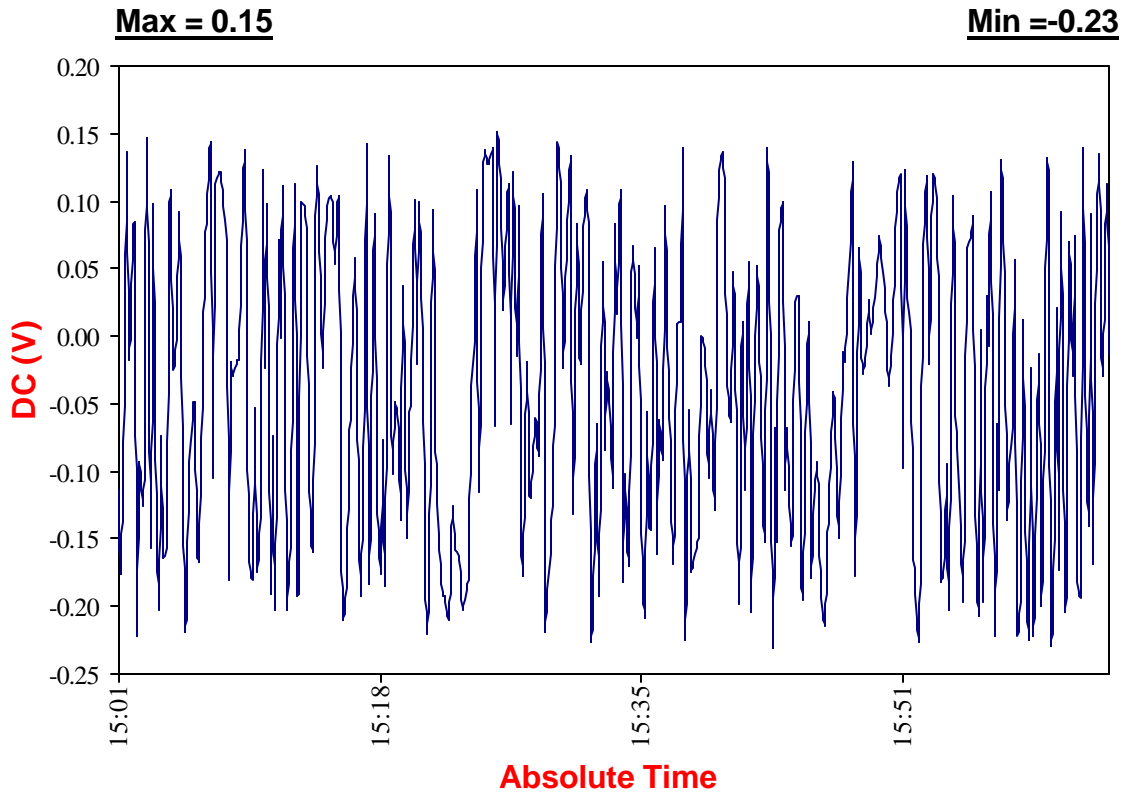

# DC Potential vs. Time

## 654W Site #1

Site #:	654W-1
Approx. Station #:	(08+00)
Date:	1/13/2005
Time:	15:01:41 PM
Maximum (V):	0.15
Minimum (V):	-0.23
Potential Shifts (V):	0.38
GPS Location:	N 39°10.036'
	W 76°46.133'

### Comments:

East of Montevideo Rd., facing West.