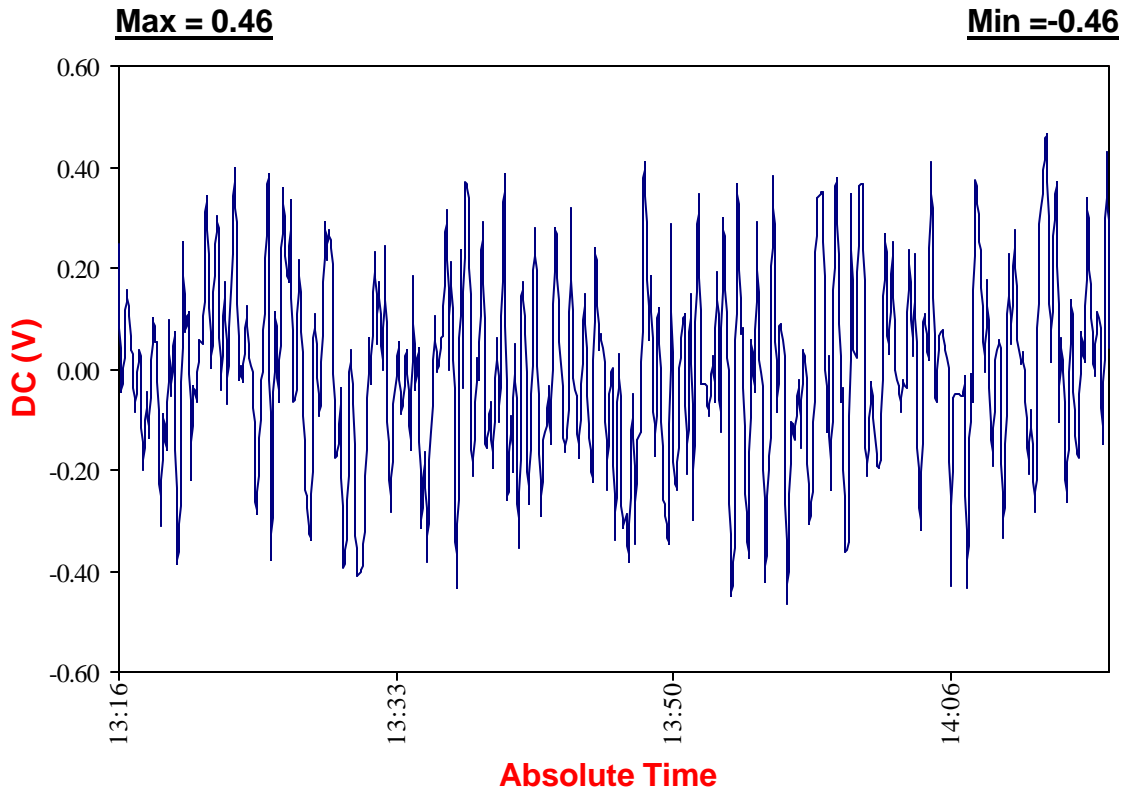

DC Potential vs. Time

587W Site #8

Site #:	587W-8
Approx. Station #:	75+00
Date:	9/13/2004
Time:	13:16:44PM
Maximum (V):	0.46
Minimum (V):	-0.46
Potential Shifts (V):	0.92
GPS Location:	N 39°11.143' W 76°52.259'
Comments:	
Shaker Dr., facing SE.	