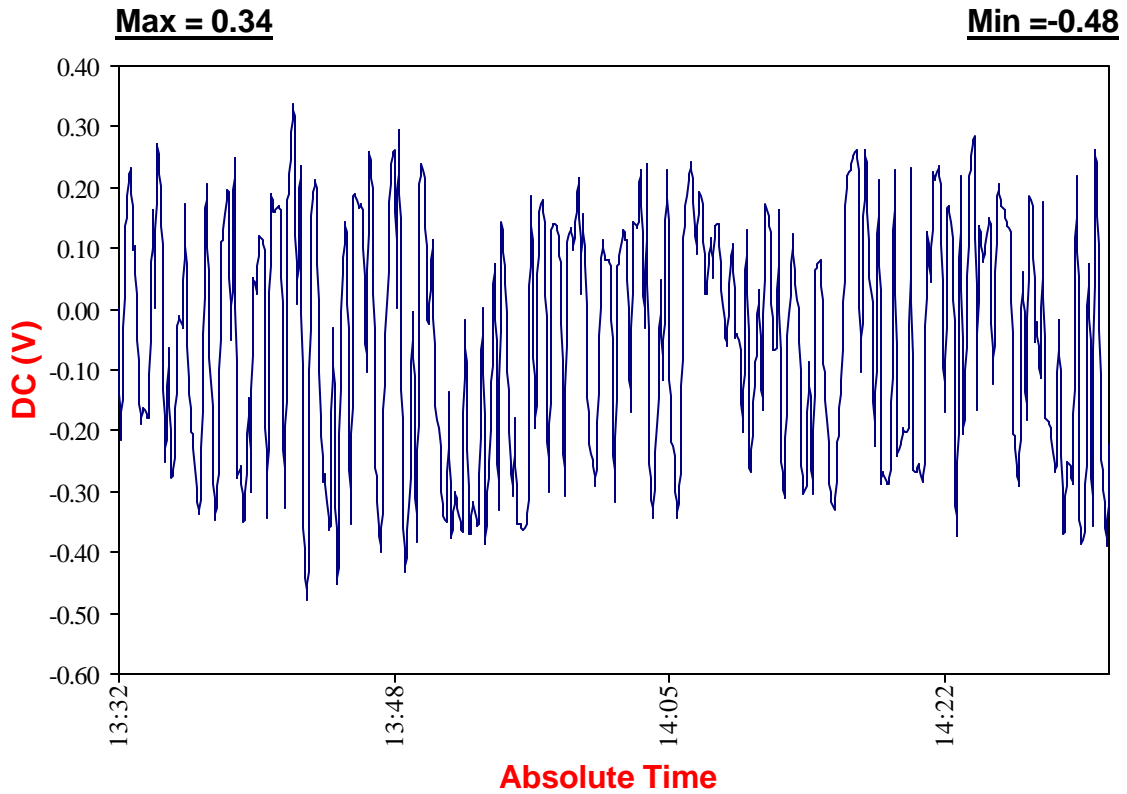

DC Potential vs. Time

587W Site #6

Site #:	587W-6
Approx. Station #:	55+00
Date:	9/9/2004
Time:	13:32:19PM
Maximum (V):	0.34
Minimum (V):	-0.48
Potential Shifts (V):	0.82
GPS Location:	N 39°11.367' W 76°52.109'

Comments:
Shaker Dr., facing N.