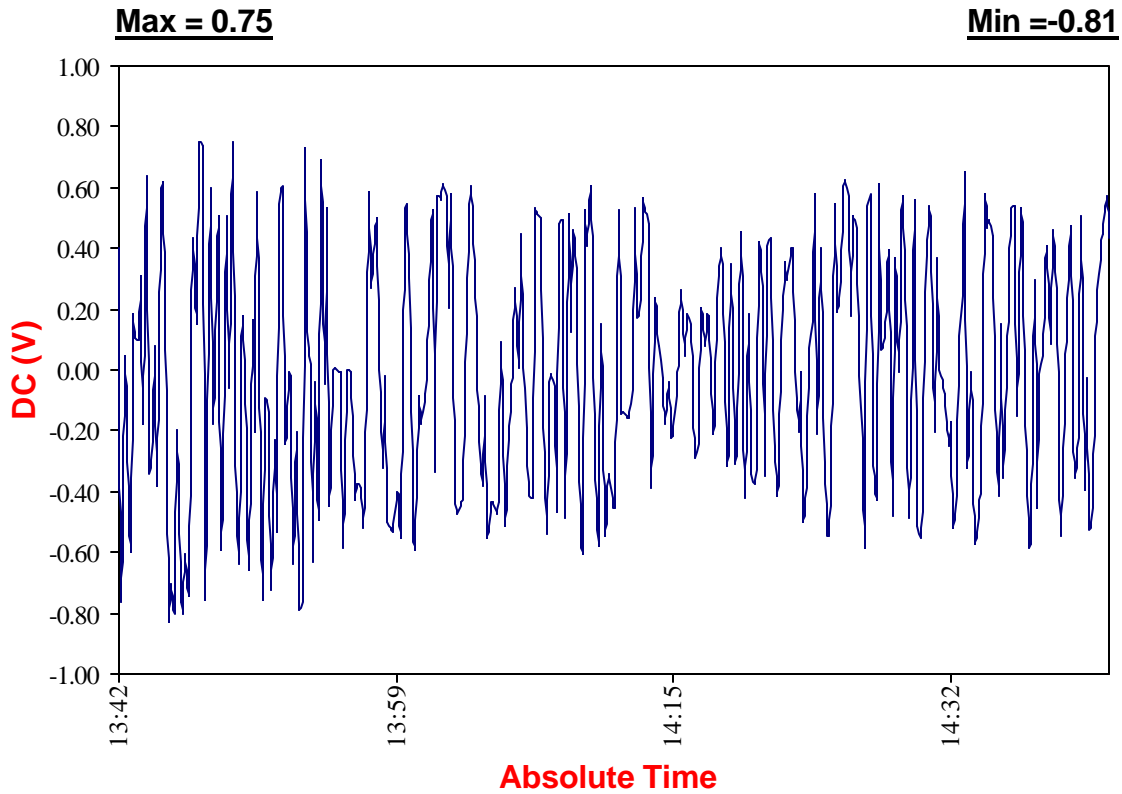

# DC Potential vs. Time

## 512 Site #2

|                                       |                              |
|---------------------------------------|------------------------------|
| Site #:                               | 512-2                        |
| Approx. Station #:                    | (29+00)                      |
| Date:                                 | 1/13/2005                    |
| Time:                                 | 13:42:32 PM                  |
| Maximum (V):                          | 0.75                         |
| Minimum (V):                          | -0.81                        |
| Potential Shifts (V):                 | 1.56                         |
| GPS Location:                         | N 39°09.920'<br>W 76°46.393' |
| Comments:                             |                              |
| East from Montevideo Rd., facing West |                              |