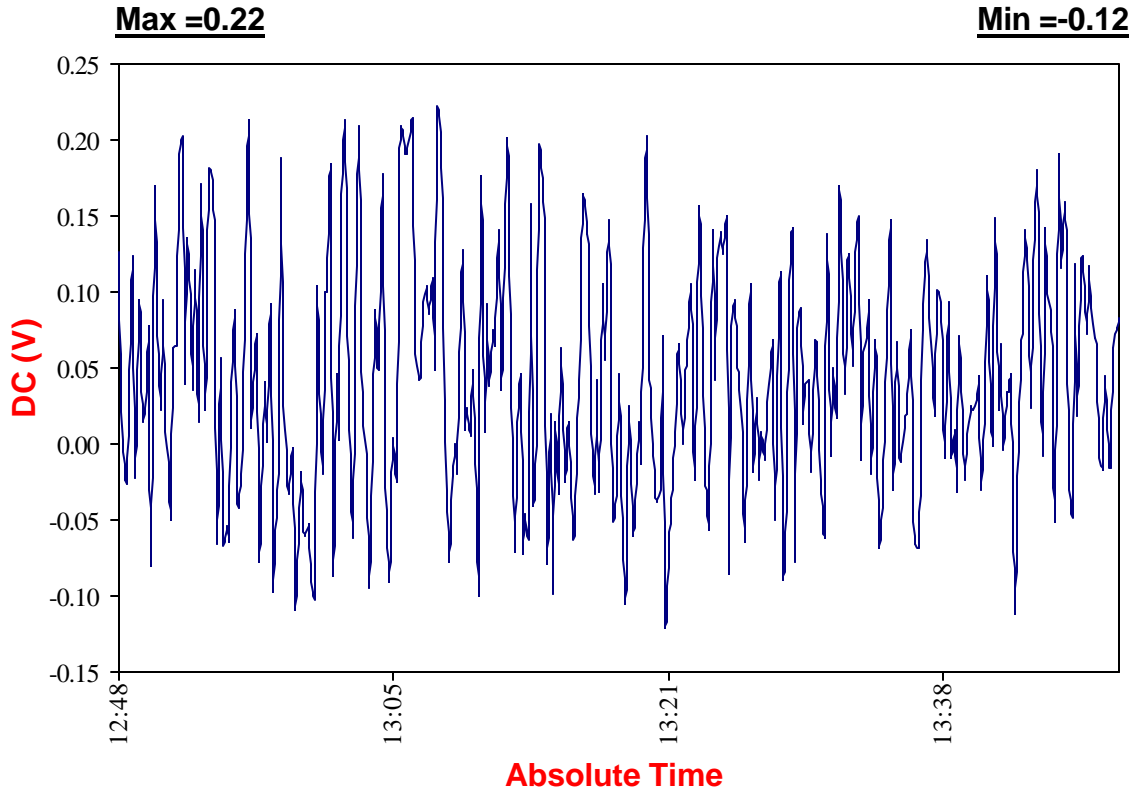

DC Potential vs. Time

435W Site #: 2

Site #:	435W-2
Approx. Station #:	(13+00)
Date:	4/21/2004
Time:	12:48:25
Maximum (V):	0.22
Minimum (V):	-0.12
Potential Shifts (V):	0.34
GPS Location:	N 39°12.054' W 76°52.281'
Comments:	
Near the Nursery on Owen Brown Rd., facing East.	