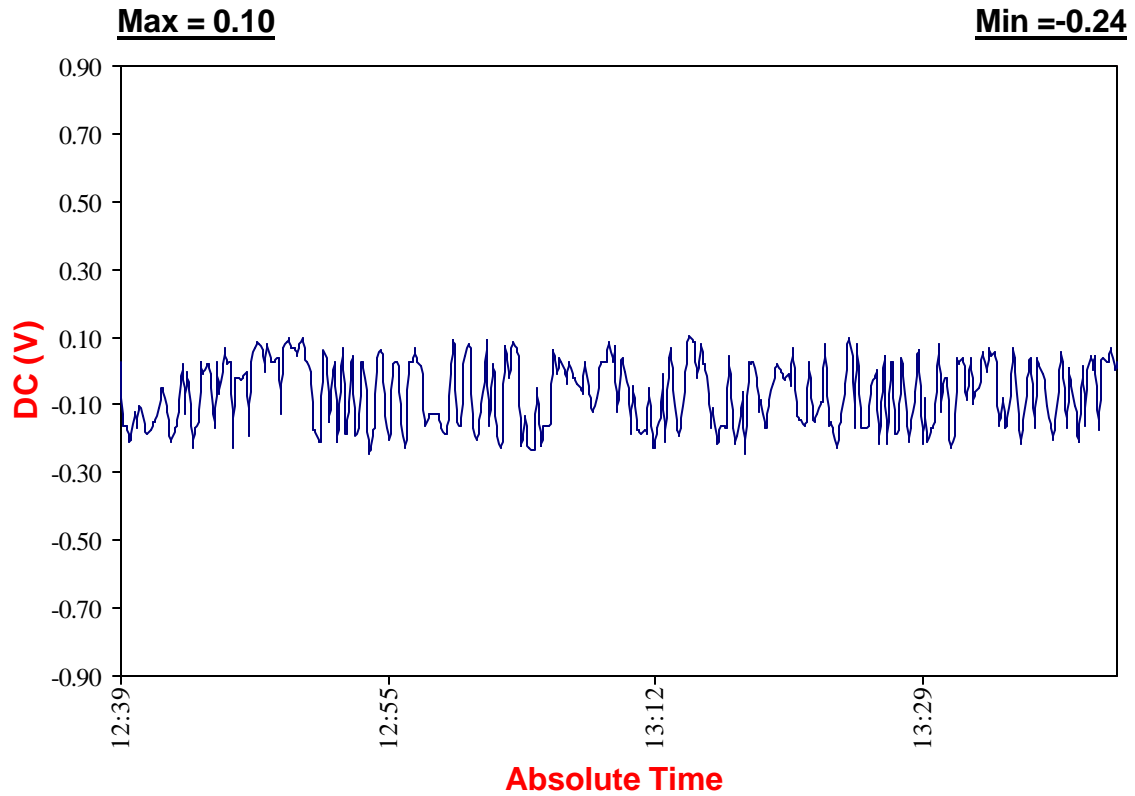

DC Potential vs. Time

367W Site #5

Site #:	367W-5
Approx. Station #:	(45+00)
Date:	3/1/2004
Time:	12:39:05
Maximum (V):	0.10
Minimum (V):	-0.24
Potential Shifts (V):	0.34
GPS Location:	N 39°11.994' W 76°52.027'
Comments:	
Sebring Dr., facing North.	