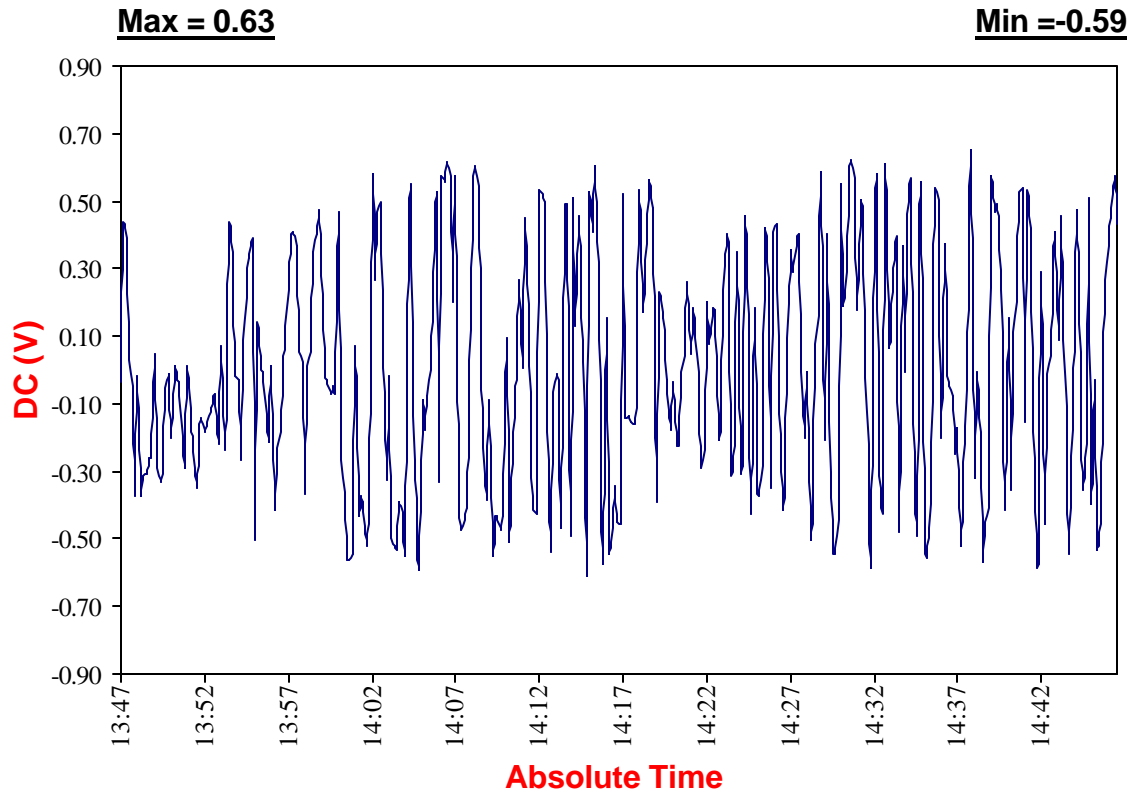

DC Potential vs. Time

367W Site#: 4

Site #:	367W-4
Approx. Station #:	(35+00)
Date:	2/27/2004
Time:	13:47:25
Maximum (V):	0.63
Minimum (V):	-0.59
Potential Shifts (V):	1.22
GPS Location:	N 39°11.904' W 76°52.125'
Comments:	
Off of McGill Rd., facing North.	