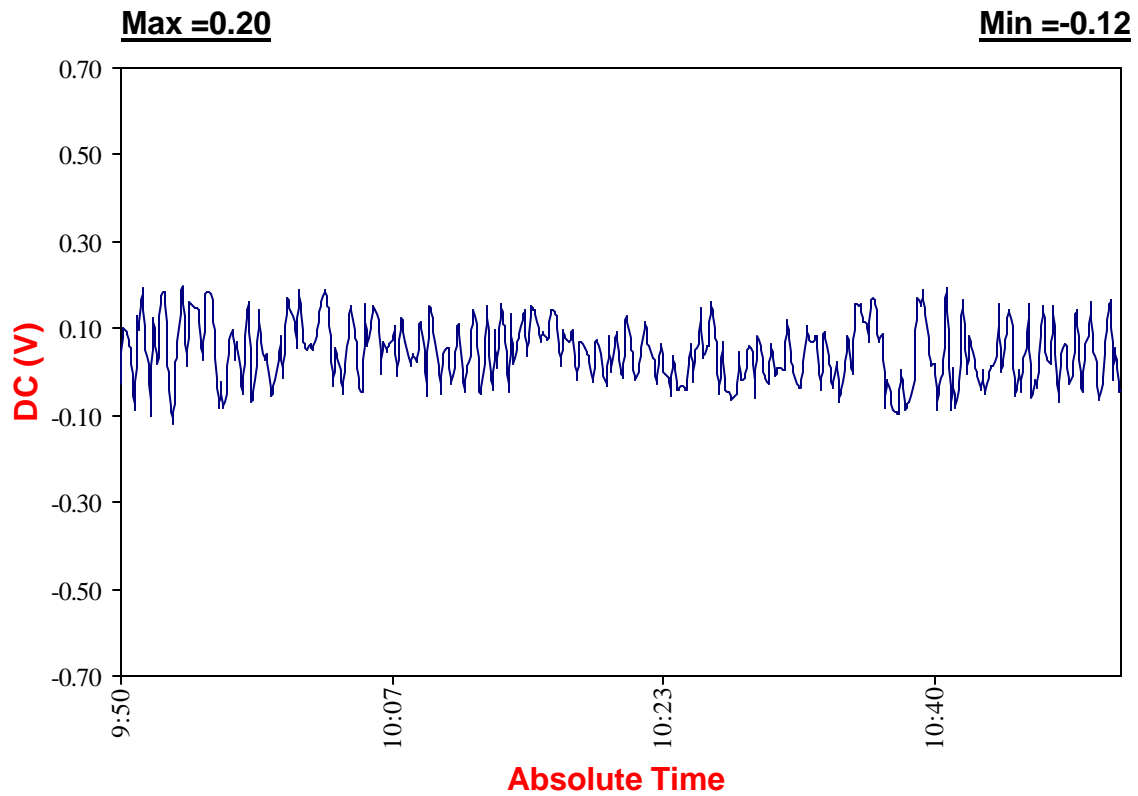

# DC Potential vs. Time

**1810 Site#: 4**

Site #:	1810-4
Approx. Station #:	(30+00)
Date:	3/31/2004
Time:	09:50:24AM
Maximum (V):	0.20
Minimum (V):	-0.12
Potential Shifts (V):	0.32
GPS Location:	N 39°10.906' W 76°53.078'
Comments:	
Newberry Dr. & Annabel Ct., facing North.	