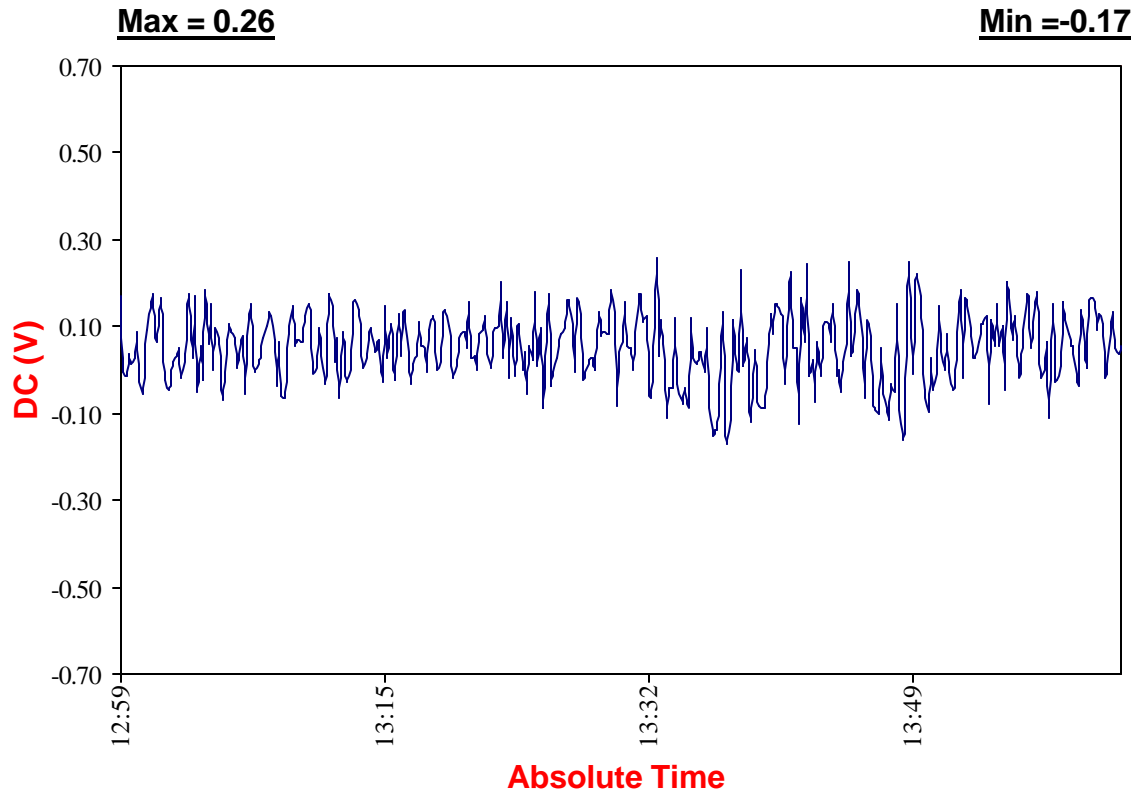

# DC Potential vs. Time

**1810 Site#: 3**

Site #:	1810-3
Approx. Station #:	(20+00)
Date:	3/30/2004
Time:	12:59:10PM
Maximum (V):	0.26
Minimum (V):	-0.17
Potential Shifts (V):	0.43
GPS Location:	N 39°10.778' W 76°53.077'
Comments:	
Vista Rd. & Newberry Dr., facing West.	