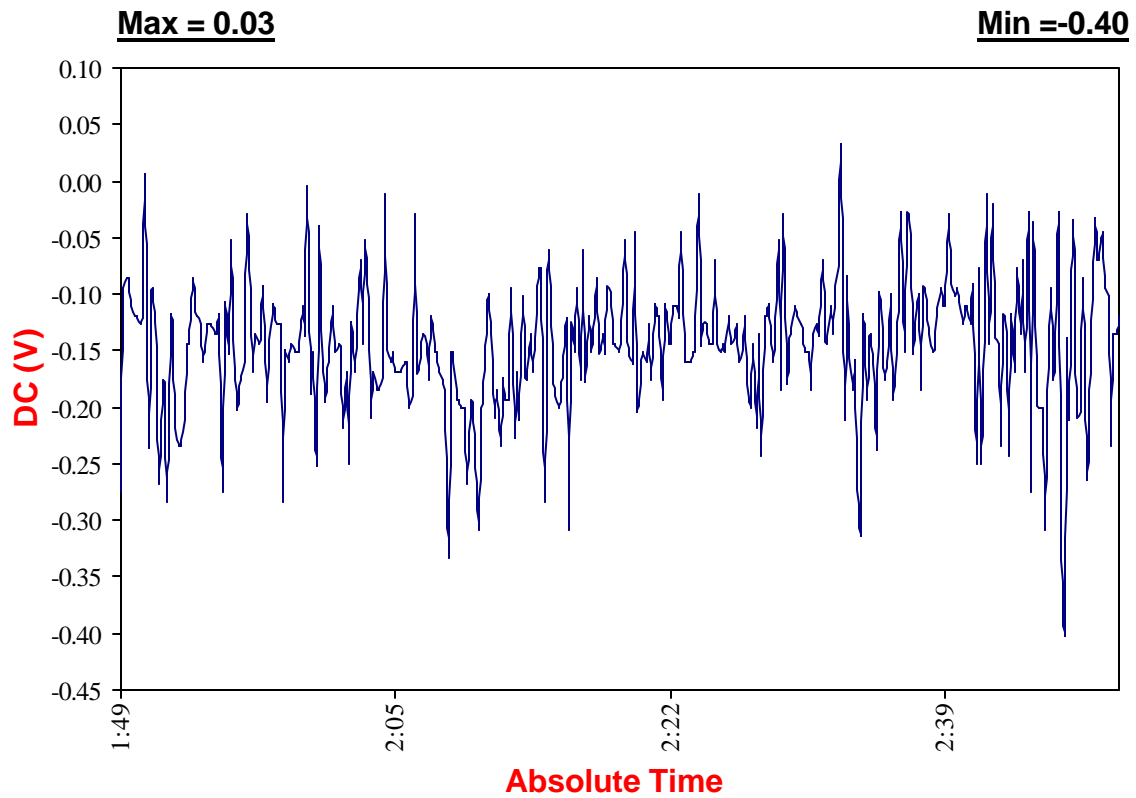

# DC Potential vs. Time

**1294-D**

Site #:	1294-D
Approx. Station #:	(01+00)
Date:	2/23/2004
Time:	1:49:03
Maximum (V):	0.03
Minimum (V):	-0.40
Potential Shifts (V):	0.43
GPS Location:	N 39°12.651' W 76°54.153'
Comments:	
Gold Needle Way, facing West.	