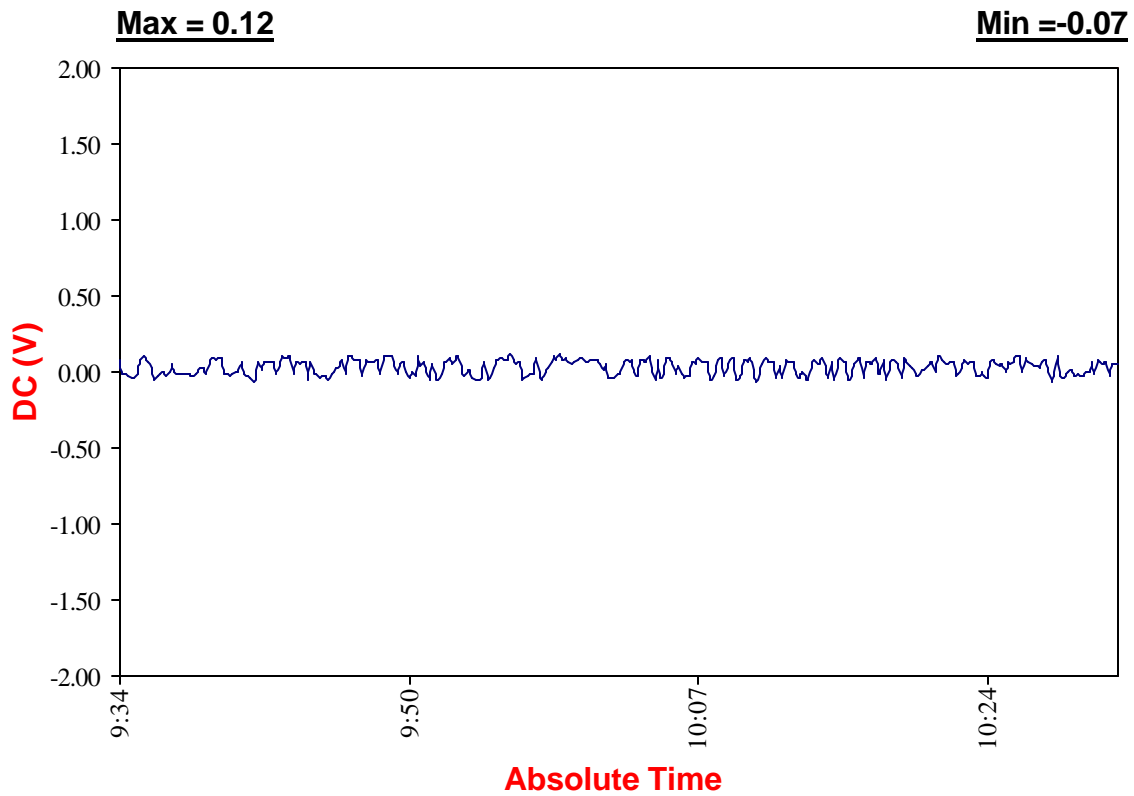

DC Potential vs. Time

1213 Site #3

Site #:	1213-3
Approx. Station #:	(10+00)
Date:	1/15/2004
Time:	13:42:02
Maximum (V):	0.12
Minimum (V):	-0.07
Potential Shifts (V):	0.19
GPS Location:	N 39°12.878' W 76°52.424'
Comments:	
Little Patuxent Pkwy, facing East.	