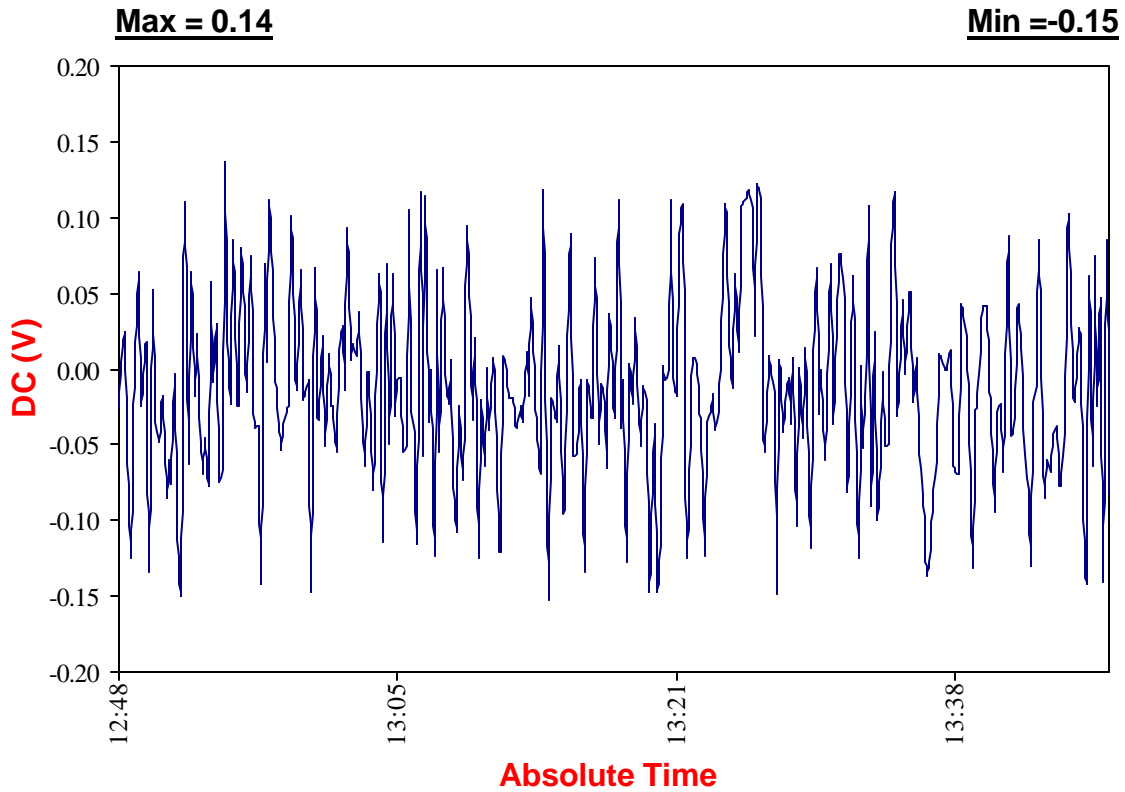

# DC Potential vs. Time

## 654W Site #5

Site #:	654W-5
Approx. Station #:	(47+00)
Date:	1/20/2005
Time:	12:48:22
Maximum (V):	0.14
Minimum (V):	-0.15
Potential Shifts (V):	0.29
GPS Location:	N 39°10.490' W 76°45.569'
Comments:	
North of Deep Run Creek., facing North.	