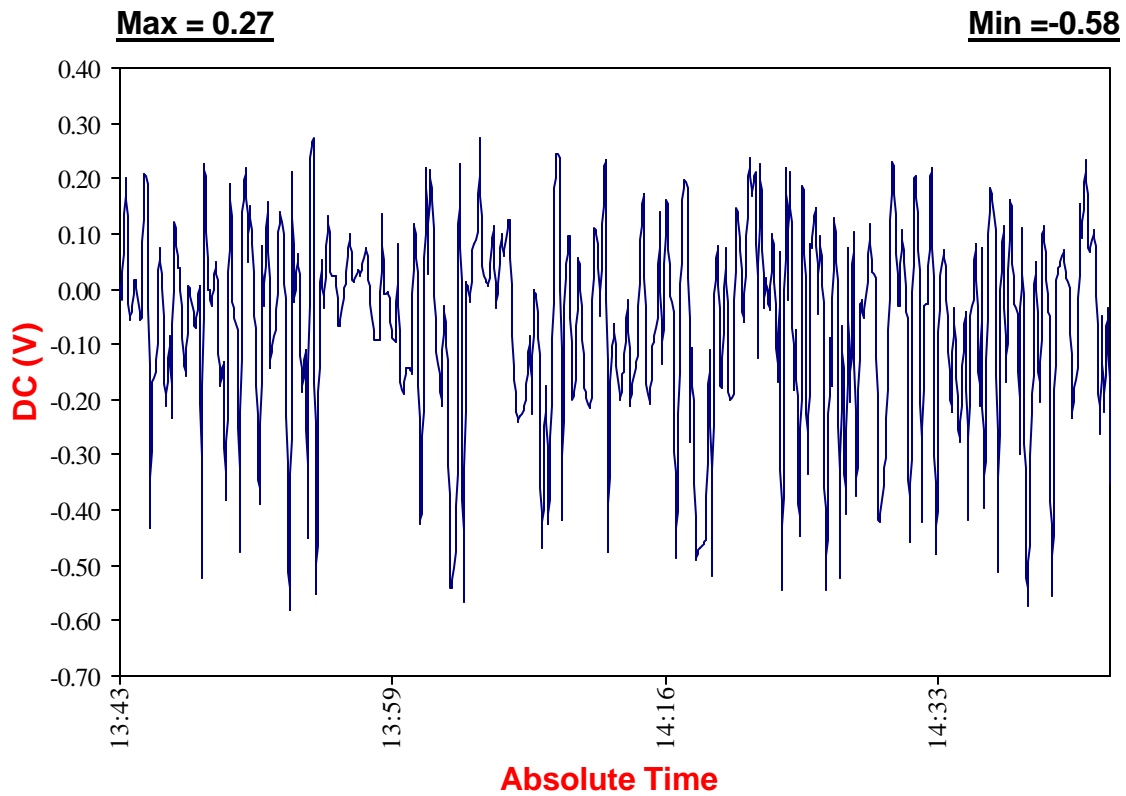

DC Potential vs. Time

647W Site #5

Site #:	647W-5
Approx. Station #:	(42+00)
Date:	9/23/2004
Time:	13:43:11
Maximum (V):	0.27
Minimum (V):	-0.58
Potential Shifts (V):	0.85
GPS Location:	N 39°10.121' W 76°52.950'

Comments:

Old Columbia Rd., N. of Middle Patuxent River, facing S.