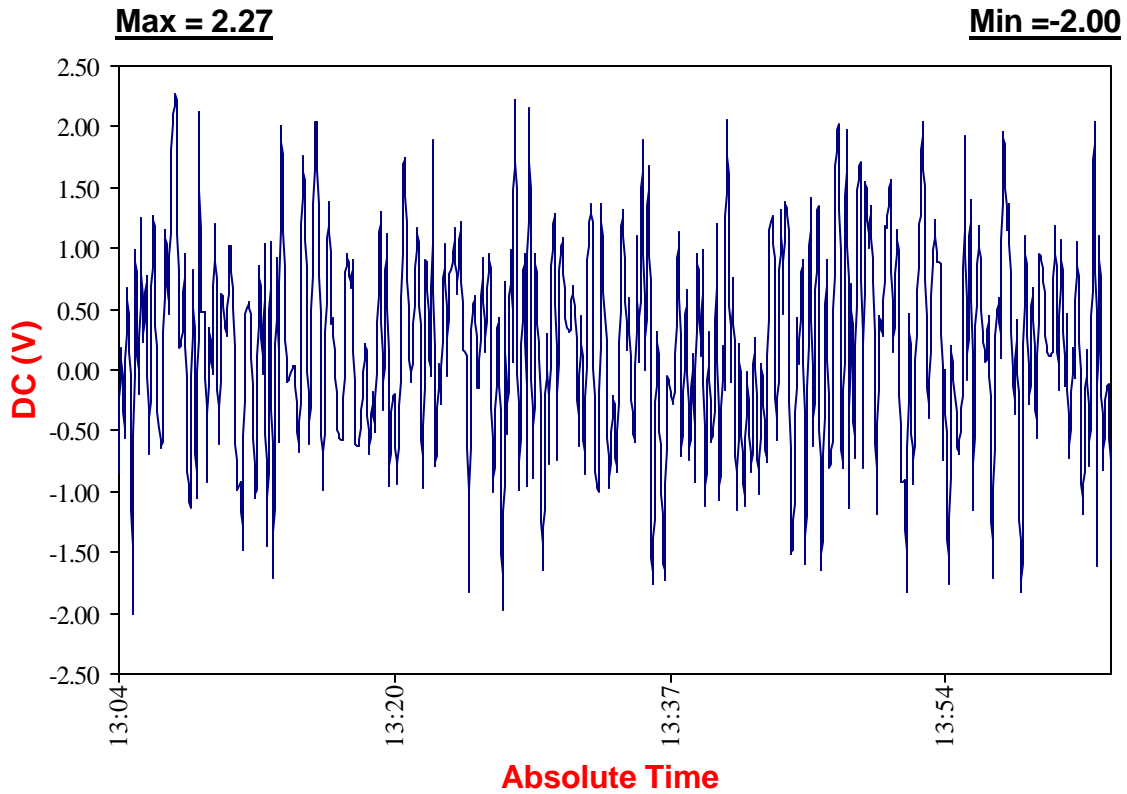

DC Potential vs. Time

587W Site #7

Site #:	587W-7
Approx. Station #:	65+00
Date:	9/10/2004
Time:	13:04:02PM
Maximum (V):	2.27
Minimum (V):	-2.00
Potential Shifts (V):	4.27
GPS Location:	N 39°11.143' W 76°52.259'
Comments:	
Shaker Dr., facing N.	