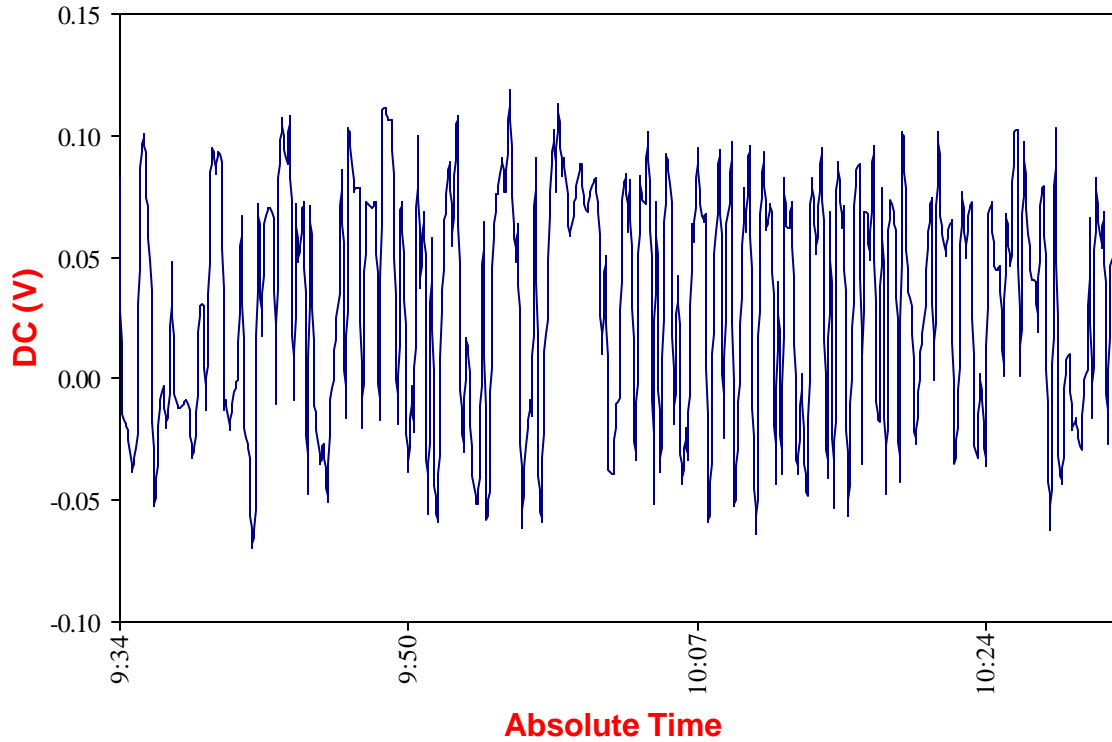

DC Potential vs. Time

581W

Max = 0.12

Min = -0.07

Site #:	581W
Approx. Station #:	(05+00)
Date:	1/15/2004
Time:	12:31:42
Maximum (V):	0.12
Minimum (V):	-0.07
Potential Shifts (V):	0.19
GPS Location:	N 39°12.775' W 76°52.140'
Comments:	
Near the Fire Station, facing NE.	