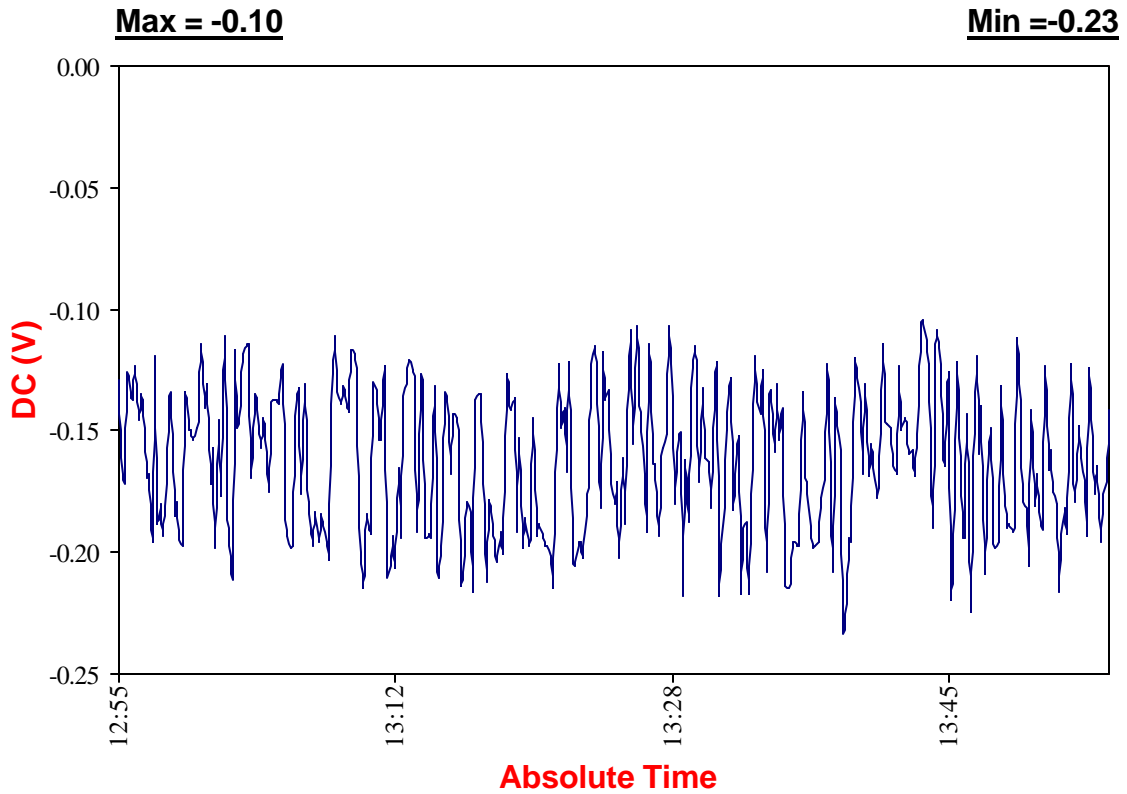

DC Potential vs. Time

559W Site #1

Site #:	559-1
Approx. Station #:	04+00
Date:	8/31/2004
Time:	12:55:25
Maximum (V):	-0.10
Minimum (V):	-0.23
Potential Shifts (V):	0.13
GPS Location:	N 39°11.521' W 76°49.173'