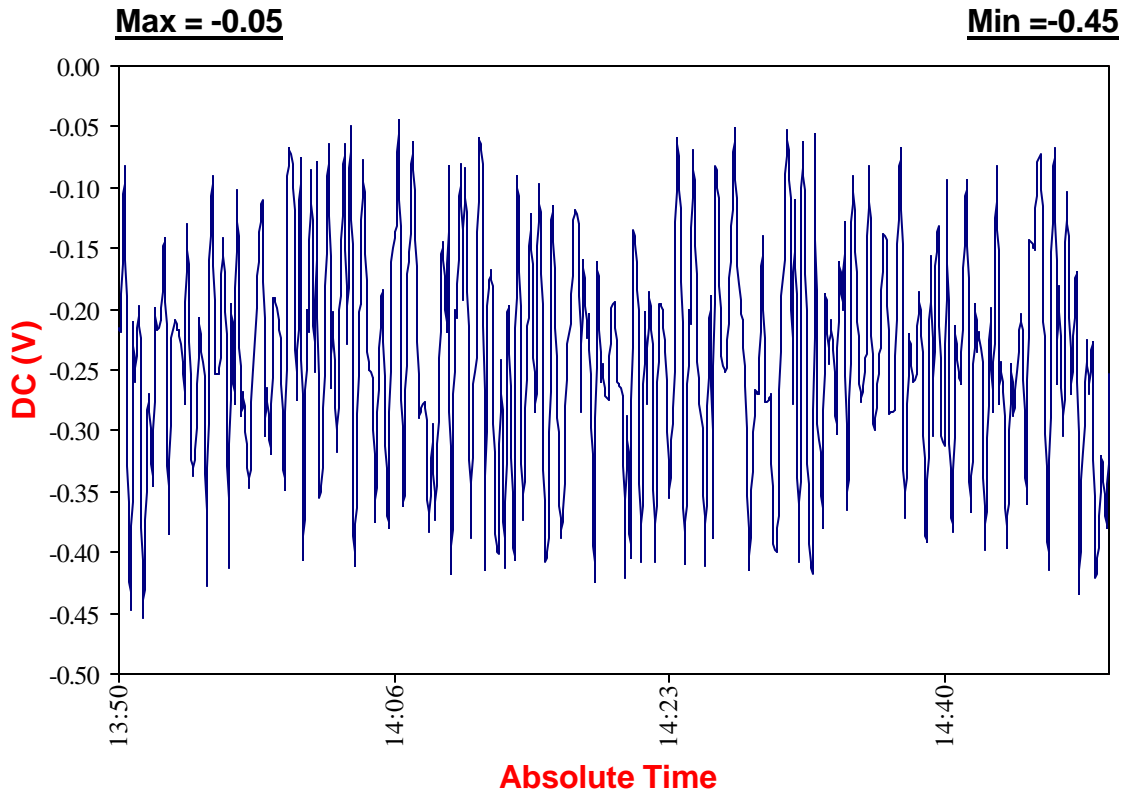

DC Potential vs. Time

549W Site #7

Site #:	549W-7
Approx. Station #:	(70+00)
Date:	10/1/2004
Time:	13:50:16
Maximum (V):	-0.05
Minimum (V):	-0.45
Potential Shifts (V):	0.40
GPS Location:	N 39°09.734' W 76°50.988'
Comments:	
Murray Hill Road, near CA Swimming Pool, facing N.	