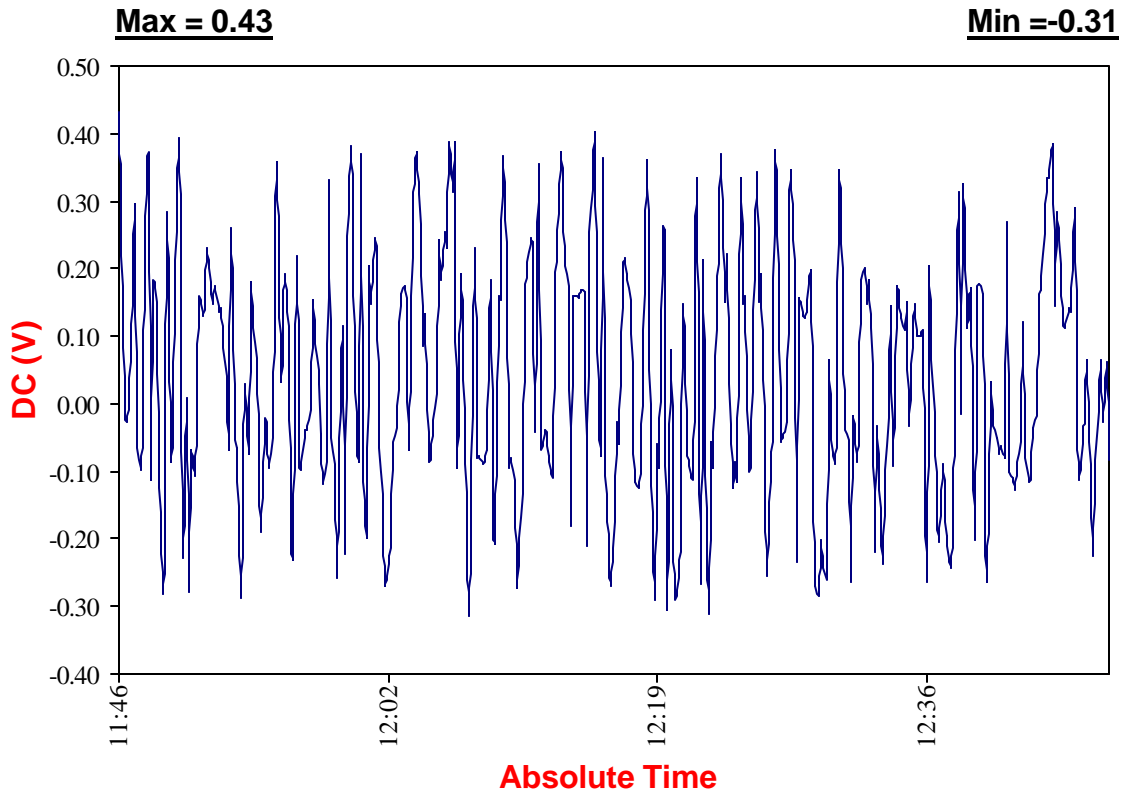

DC Potential vs. Time

44-3826

Site #:	44-3826
Approx. Station #:	(03+00)
Date:	12/22/2004
Time:	11:46:13
Maximum (V):	0.43
Minimum (V):	-0.31
Potential Shifts (V):	0.74
GPS Location:	N 39°10.871' W 76°45.406'
Comments:	
Near Little Brook Ct., facing South.	