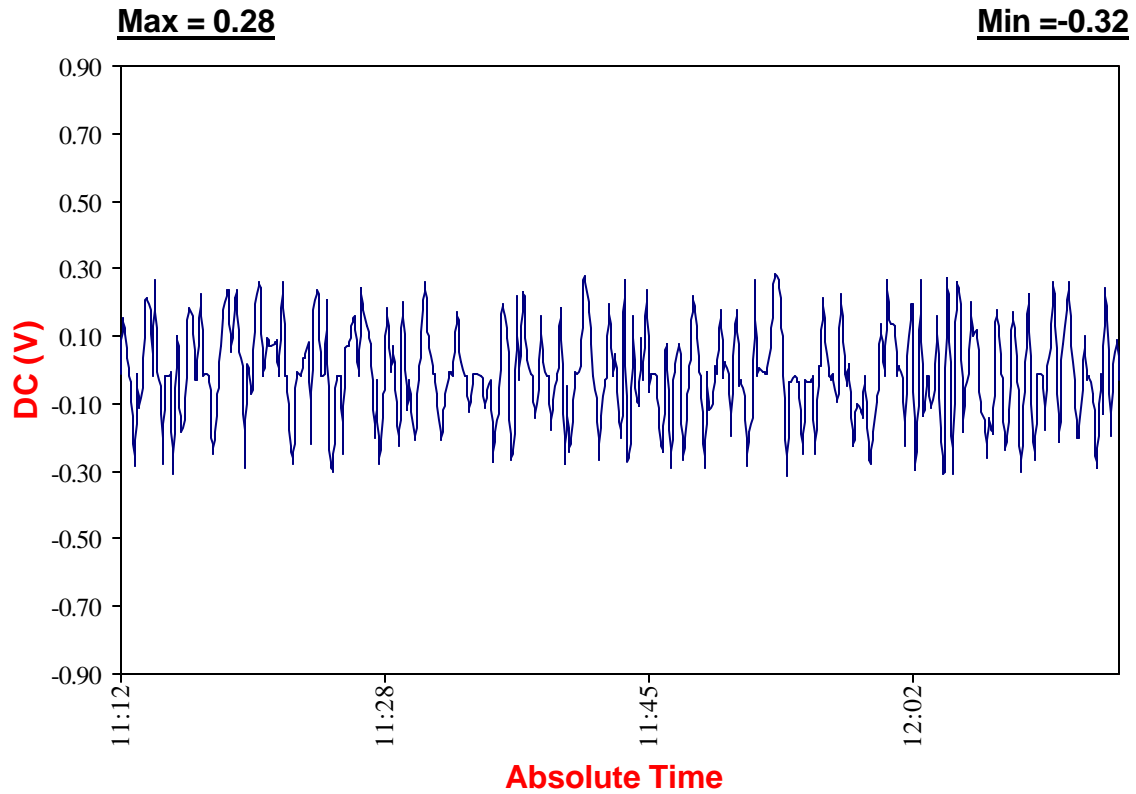

DC Potential vs. Time

367W Site #: 8

Site #:	367W-8
Approx. Station #:	(75+00)
Date:	3/4/2004
Time:	11:12:19
Maximum (V):	0.28
Minimum (V):	-0.32
Potential Shifts (V):	0.60
GPS Location:	N 39°12.584' W 76°51.947'
Comments:	
Merriweather Post Pavilion Parking Lot, facing South East.	