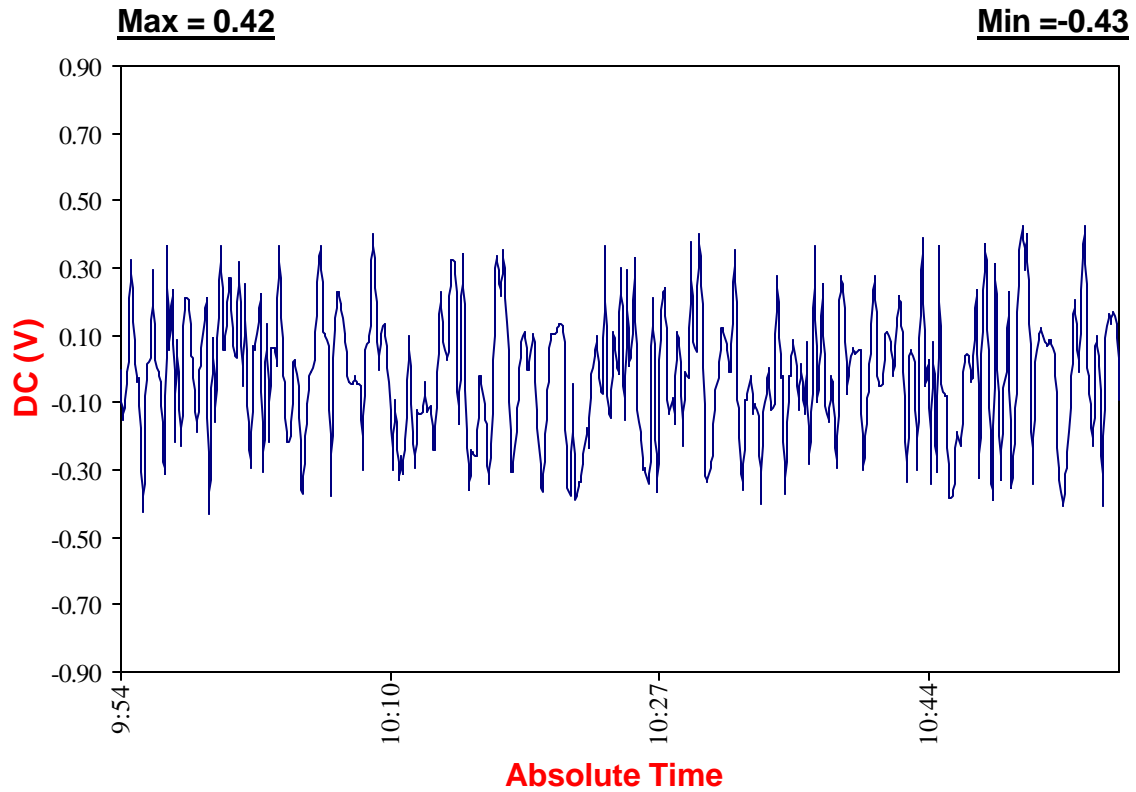

# DC Potential vs. Time

**367W Site #: 7**

Site #:	367W-7
Approx. Station #:	(65+00)
Date:	3/4/2004
Time:	9:54:03
Maximum (V):	0.42
Minimum (V):	-0.43
Potential Shifts (V):	0.85
GPS Location:	N 39°12.284' W 76°51.942'
Comments:	
Park off of Sebring Dr., facing West.	