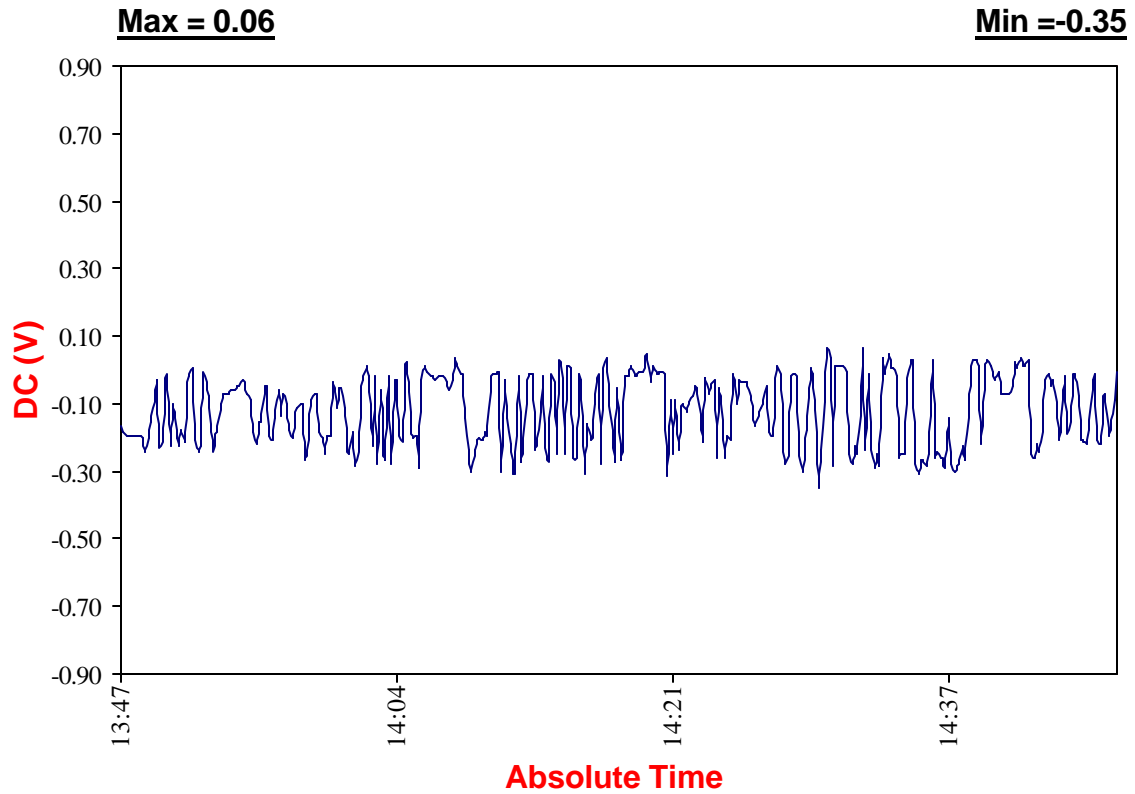

DC Potential vs. Time

367W Site #: 6

Site #:	367W-6
Approx. Station #:	(55+00)
Date:	3/1/2004
Time:	13:47:48 PM
Maximum (V):	0.10
Minimum (V):	-0.24
Potential Shifts (V):	0.34
GPS Location:	N 39°12.127' W 76°51.937'
Comments:	
Sebring Dr., facing North.	