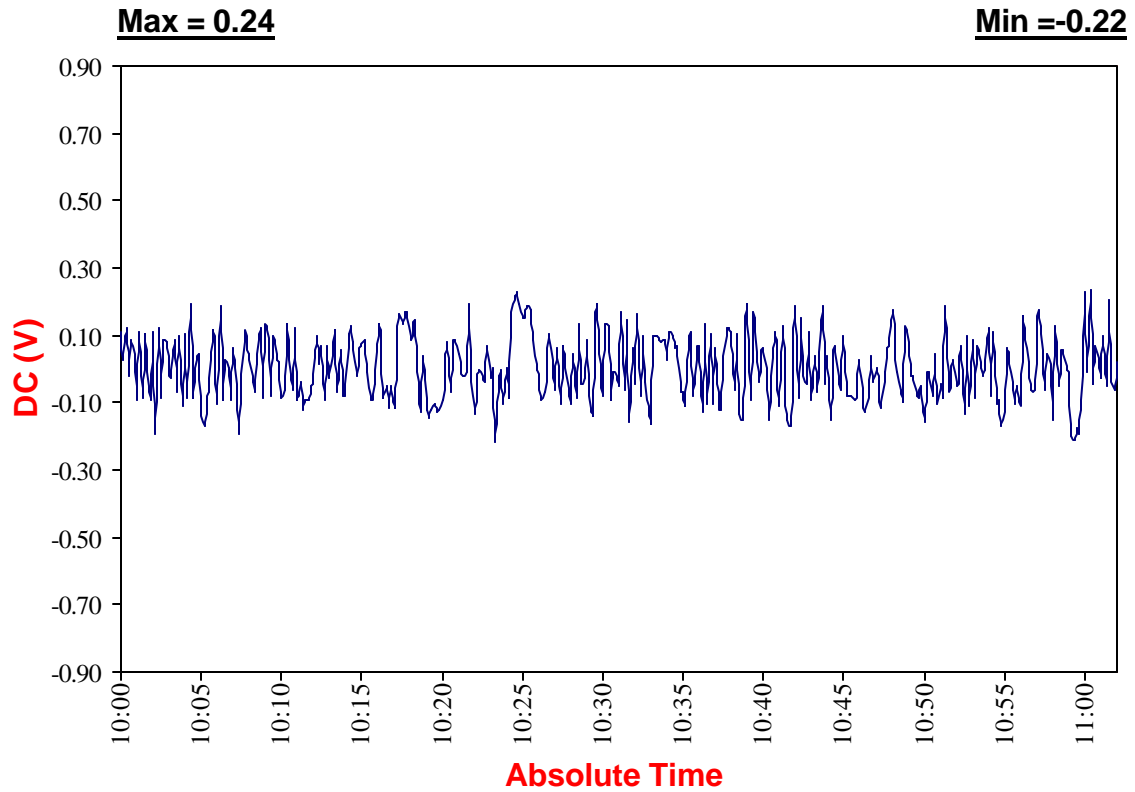

# DC Potential vs. Time

367W Site#: 1

Site #:	367W-1
Approx. Station #:	(05+00)
Date:	2/26/2004
Time:	10:00:12
Maximum (V):	0.24
Minimum (V):	-0.22
Potential Shifts (V):	0.46
GPS Location:	N 39°11.536' W 76°52.087'
Comments:	
Near 7 day Adventist Church, facing South.	