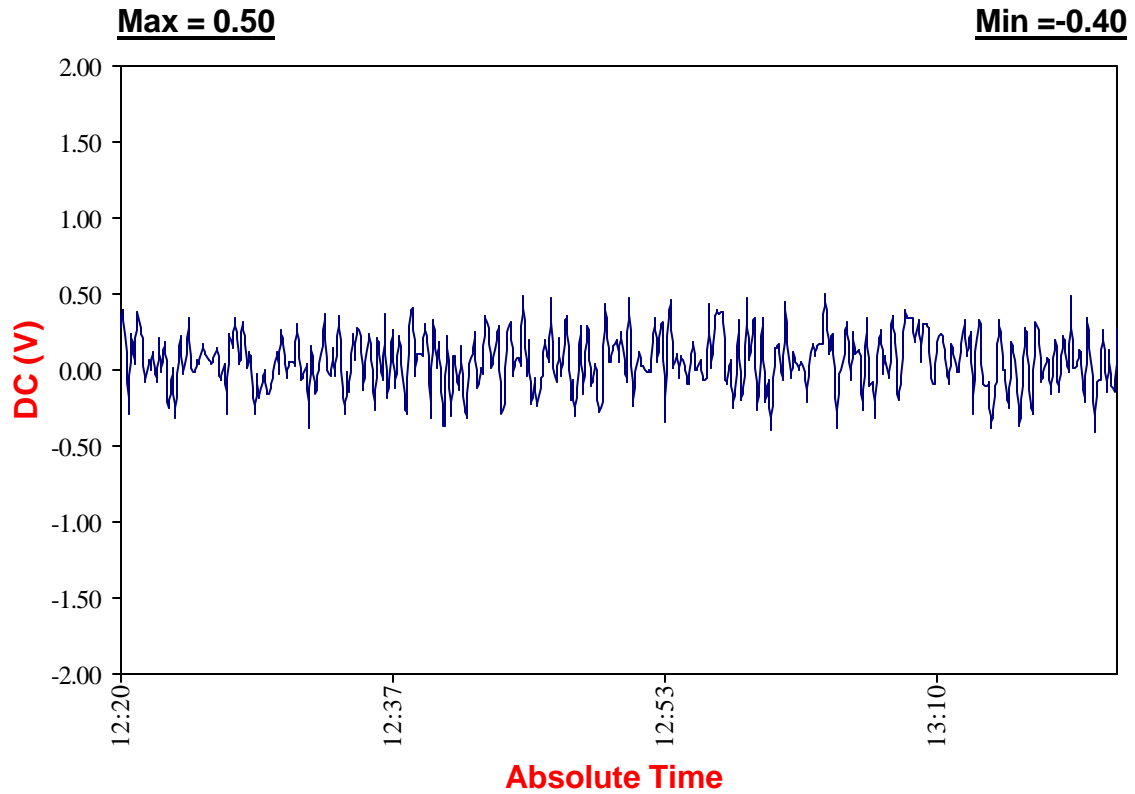

DC Potential vs. Time

3218 Site #: 6

Site #:	3218-6
Approx. Station #:	(70+00)
Date:	3/17/2004
Time:	12:20:35
Maximum (V):	0.50
Minimum (V):	-0.40
Potential Shifts (V):	0.90
GPS Location:	N 39°13.948' W 76°54.350'
Comments:	
Rt. 108 & Jericho Rd., facing West.	