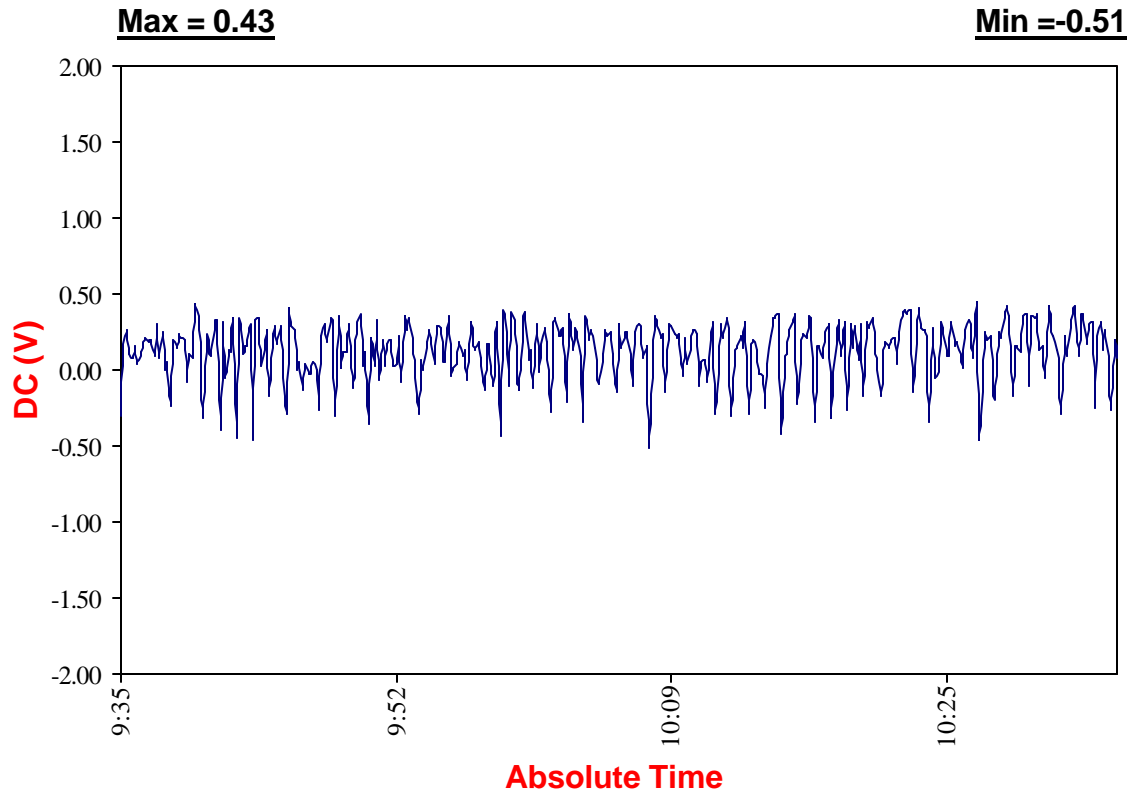

# DC Potential vs. Time

**3218 Site #: 5**

Site #:	3218-5
Approx. Station #:	(55+00)
Date:	3/12/2004
Time:	09:35:57AM
Maximum (V):	0.43
Minimum (V):	-0.51
Potential Shifts (V):	0.94
GPS Location:	N 39°13.893' W 76°54.645'
Comments:	
Rt. 108 , facing East.	