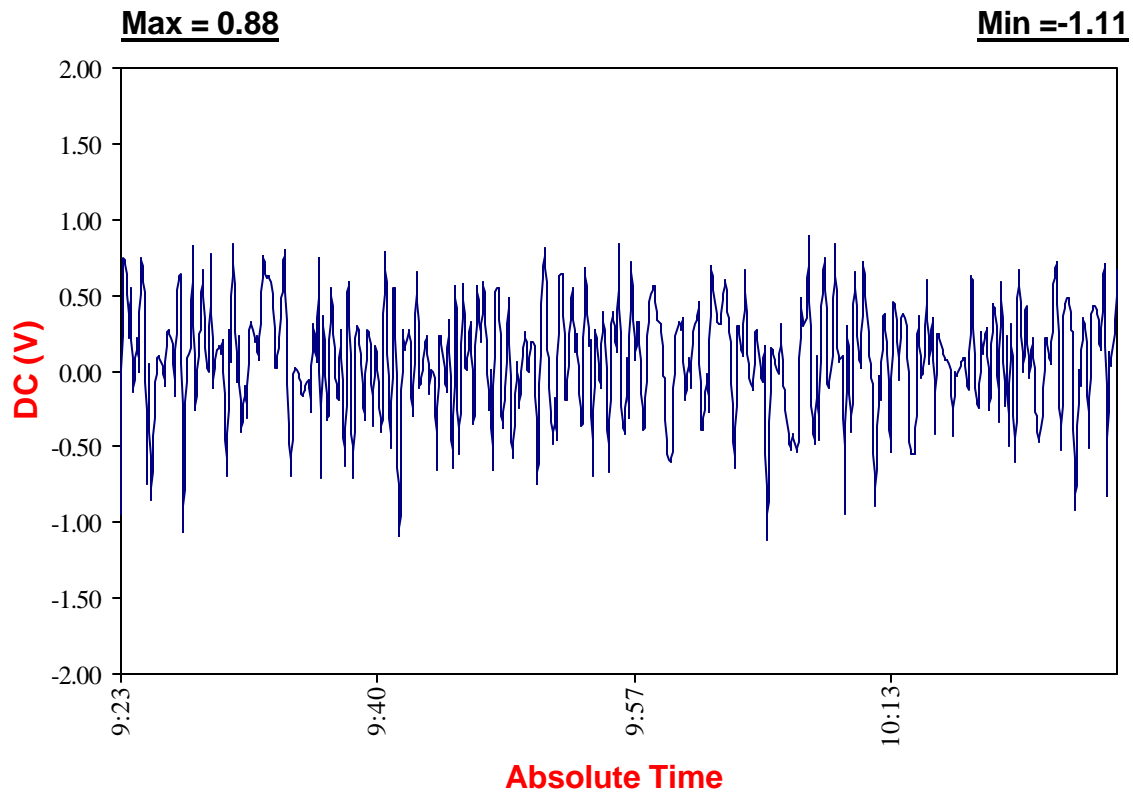

# DC Potential vs. Time

**3218 Site #: 3**

Site #:	3218-3
Approx. Station #:	(33+00)
Date:	3/11/2004
Time:	9:23:54AM
Maximum (V):	0.88
Minimum (V):	-1.11
Potential Shifts (V):	1.99
GPS Location:	N 39°13.702' W 76°55.063'
Comments:	
Rt. 108 & Middle Patuxent Ct., facing East.	