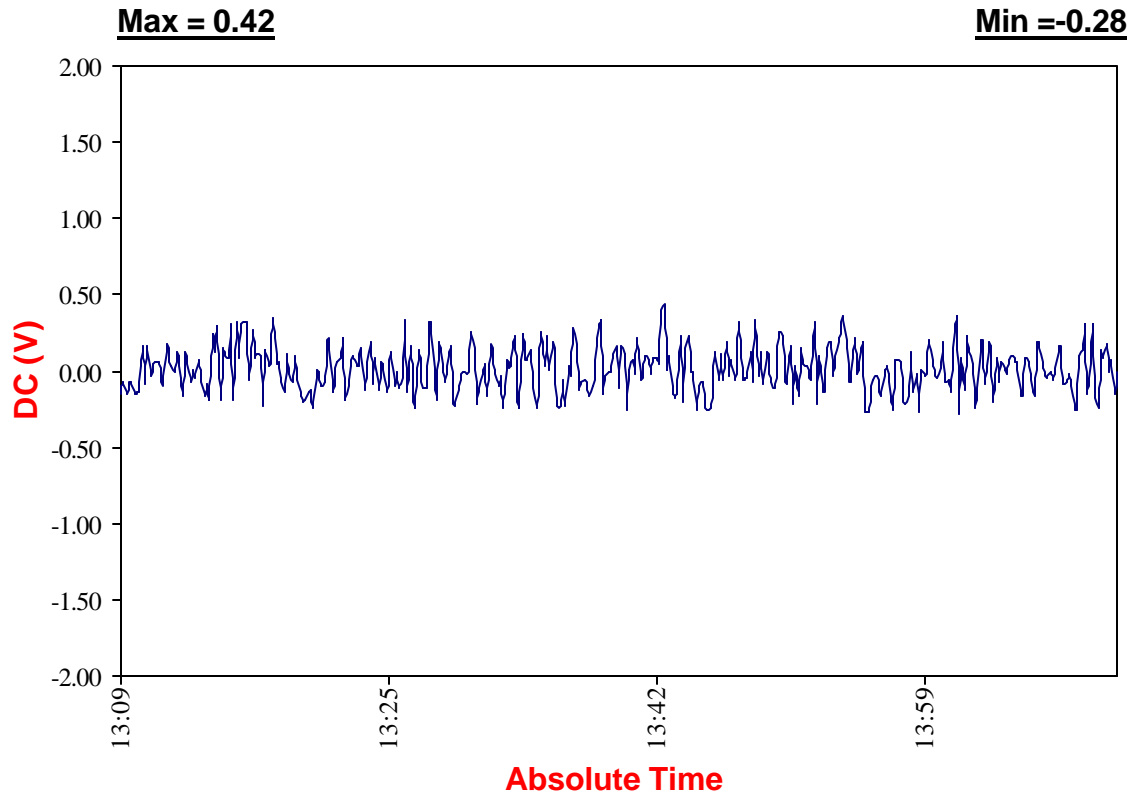

# DC Potential vs. Time

**3218 Site #: 2**

Site #:	3218-2
Approx. Station #:	(12+00)
Date:	3/8/2004
Time:	1:09:08PM
Maximum (V):	0.42
Minimum (V):	-0.28
Potential Shifts (V):	0.70
GPS Location:	N 39°13.528' W 76°55.288'
Comments:	
Rt. 108 & Trotter Rd., facing East.	