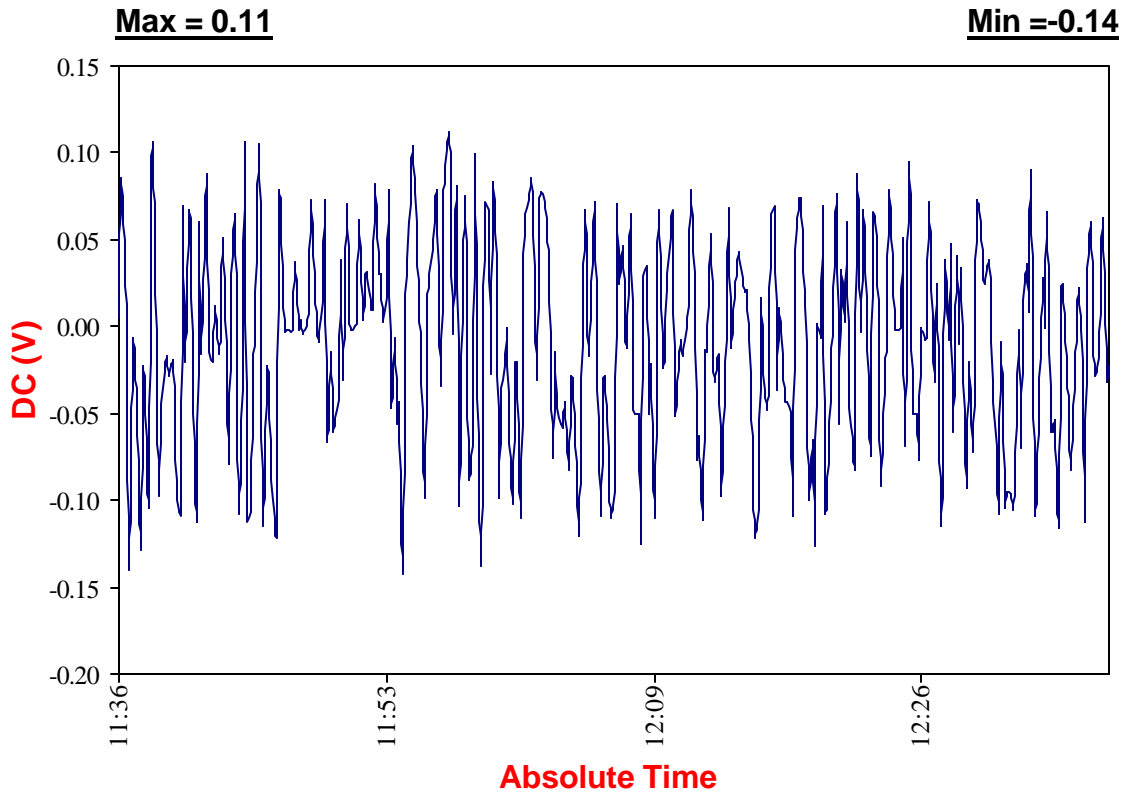

DC Potential vs. Time

44-3116 Site #4

Site #:	3116-4
Approx. Station #:	(30+00)
Date:	12/17/2004
Time:	11:36:32
Maximum (V):	0.11
Minimum (V):	-0.14
Potential Shifts (V):	0.25
GPS Location:	N 39°12.819' W 76°44.155'