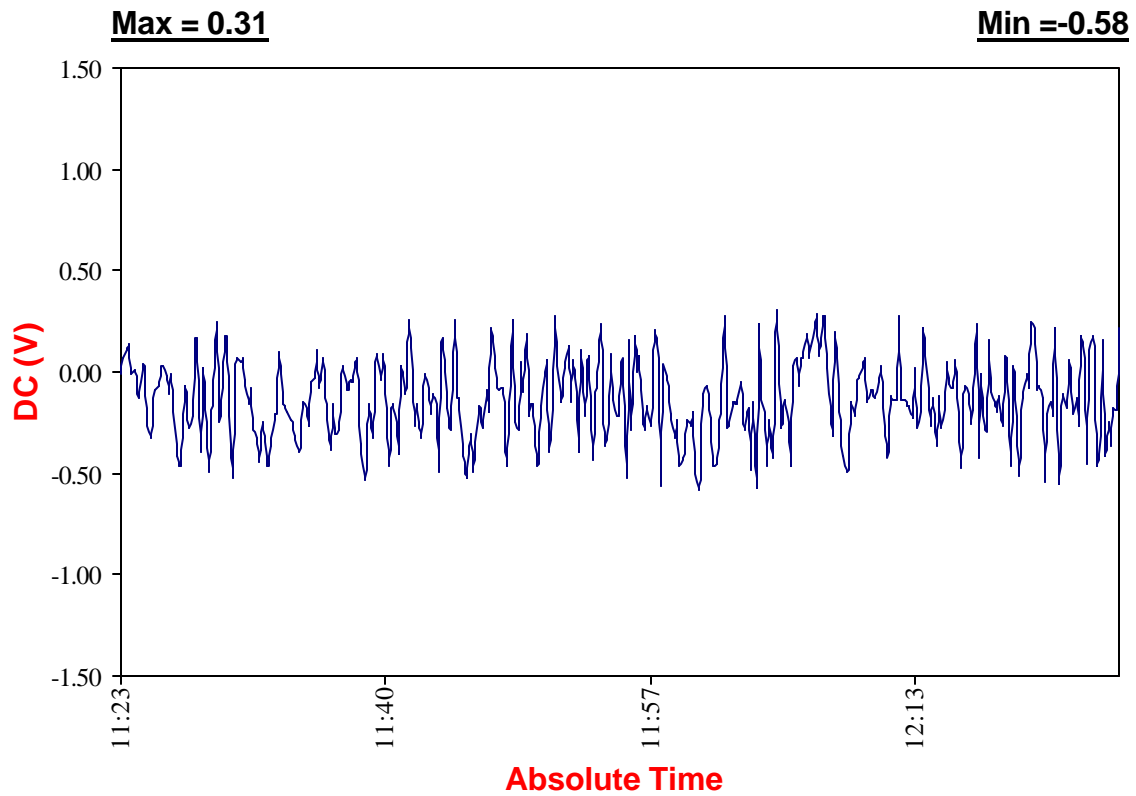

DC Potential vs. Time

1928 Site #: 2

Site #:	1928-2
Approx. Station #:	(16+00)
Date:	3/23/2004
Time:	11:23:47AM
Maximum (V):	0.31
Minimum (V):	-0.58
Potential Shifts (V):	0.89
GPS Location:	N 39°11.151' W 76°53.160'
Comments:	
Caravan Ct., facing South.	