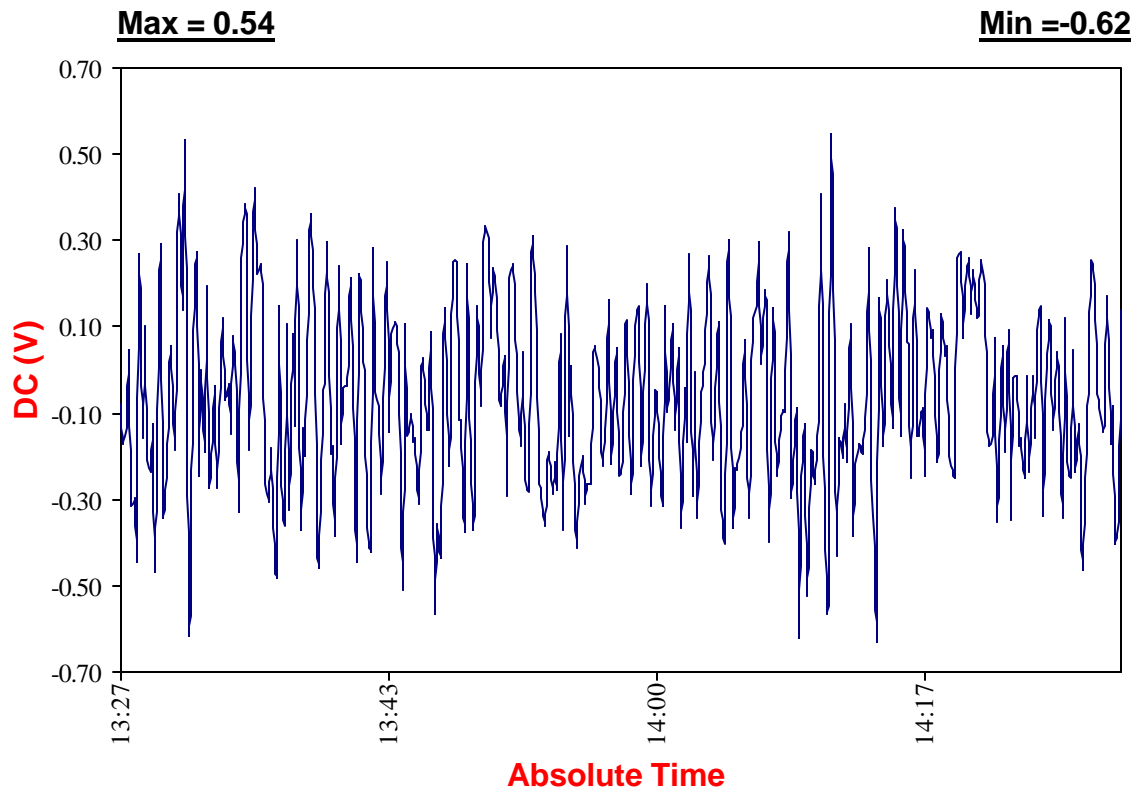

# DC Potential vs. Time

**1810 Site#: 1**

Site #:	1810-1
Approx. Station #:	(00+00)
Date:	3/29/2004
Time:	1:27:11PM
Maximum (V):	0.54
Minimum (V):	-0.62
Potential Shifts (V):	1.16
GPS Location:	N 39°10.756' W 76°52.668'
Comments:	
Near Vista Rd. & Long View Rd., facing West.	