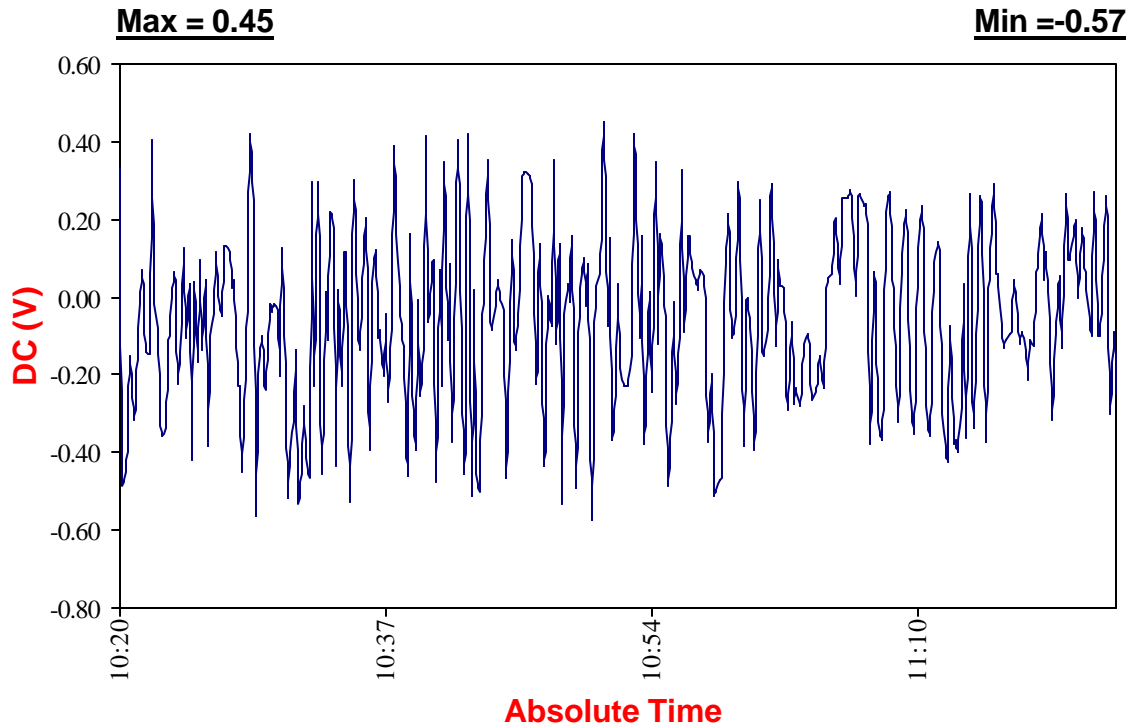

DC Potential vs. Time

Site #: 1562D-3

Site #:	1562D-3
Approx. Station #:	22+50
Date:	11/10/03
Time:	10:20:40
Maximum (V):	0.45
Minimum (V):	-0.57
Potential Shifts (V):	1.01
GPS Location:	N39E 17.546' W76E 52.538'
Comments:	
16" DIP. At Turf ally Golf Course facing west.	