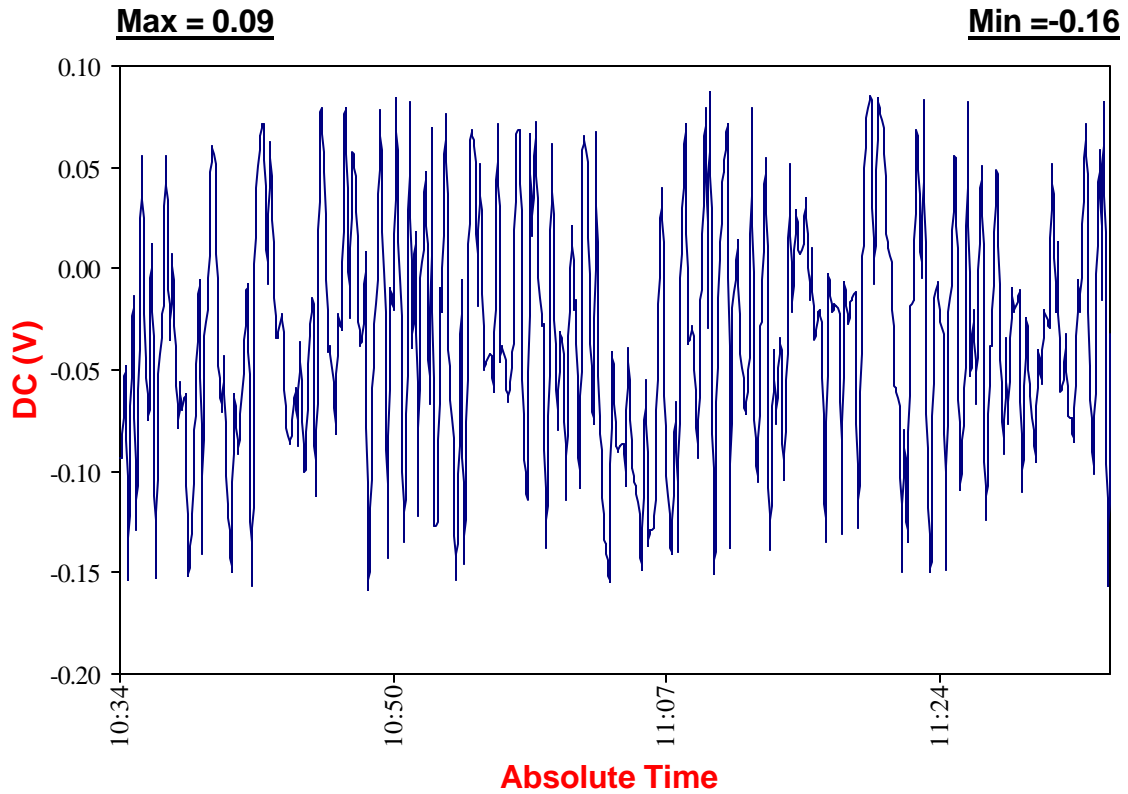

DC Potential vs. Time

1439-D Site #3

Site #:	1439-D-3
Approx. Station #:	30+00
Date:	9/2/2004
Time:	10:34:13
Maximum (V):	0.09
Minimum (V):	-0.16
Potential Shifts (V):	0.25
GPS Location:	N 39°11.027'
	W 76°48.308'
Comments:	
Columbia Gateway Dr. & Eli Whitney Dr., facing N.	