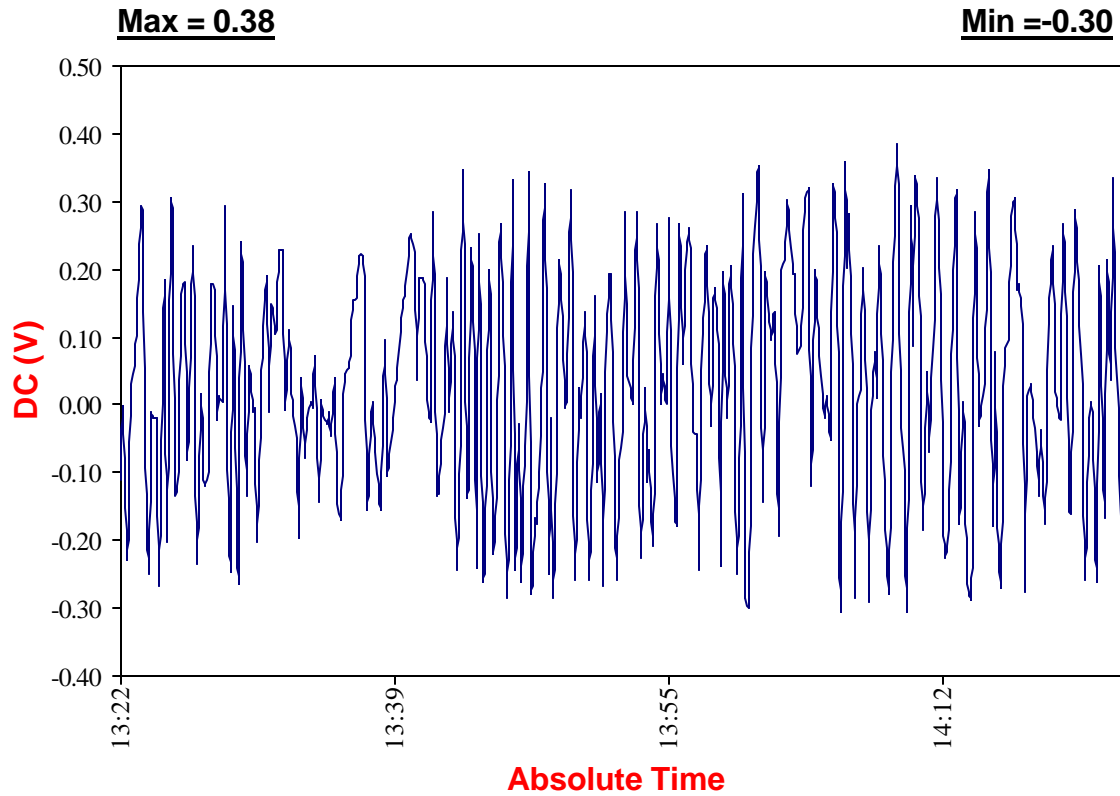

DC Potential vs. Time

1164-D

Site #:	1164-D
Approx. Station #:	(06+00)
Date:	2/17/2004
Time:	13:22:30
Maximum (V):	0.38
Minimum (V):	-0.30
Potential Shifts (V):	0.68
GPS Location:	N 39°12.738' W 76°54.061'
Comments:	
Little Patuxent Pkwy, facing West.	