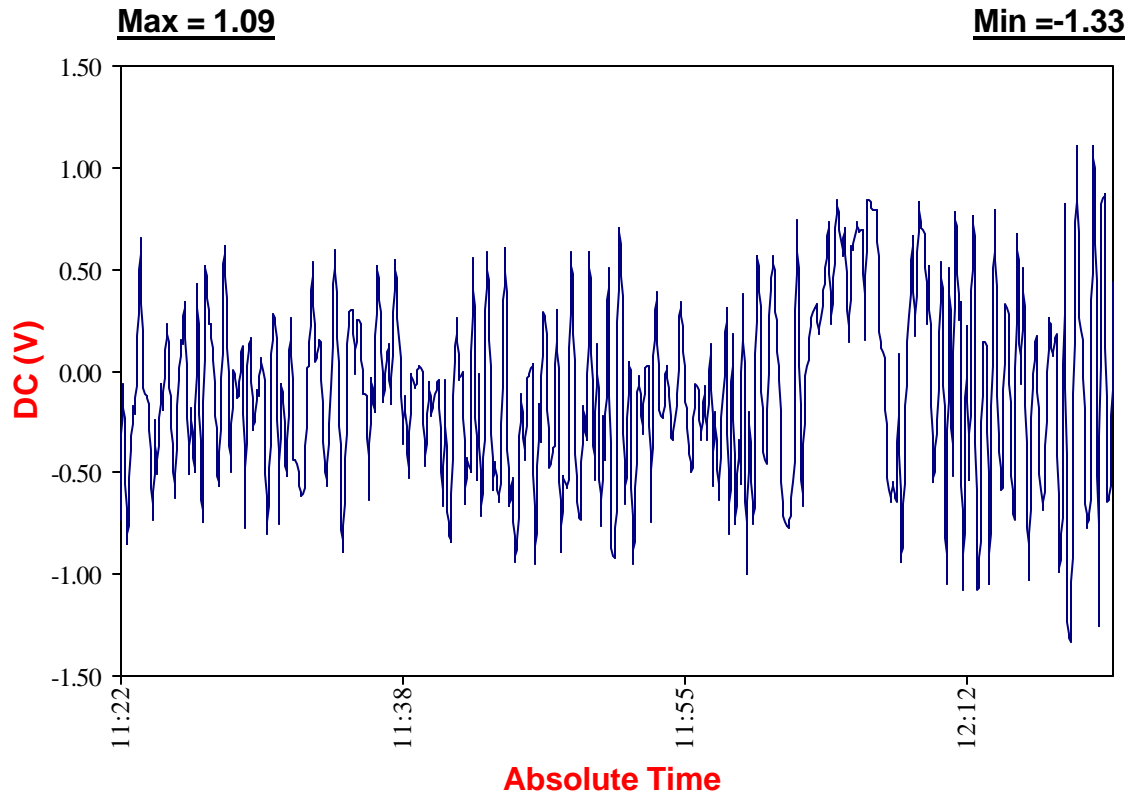

DC Potential vs. Time

1154-D

Site #:	1154-D
Approx. Station #:	(07+00)
Date:	2/17/2004
Time:	13:42:02
Maximum (V):	1.09
Minimum (V):	-1.33
Potential Shifts (V):	2.42
GPS Location:	N 39°12.730' W 76°53.832'
Comments:	
Little Patuxent Pkwy, facing West.	