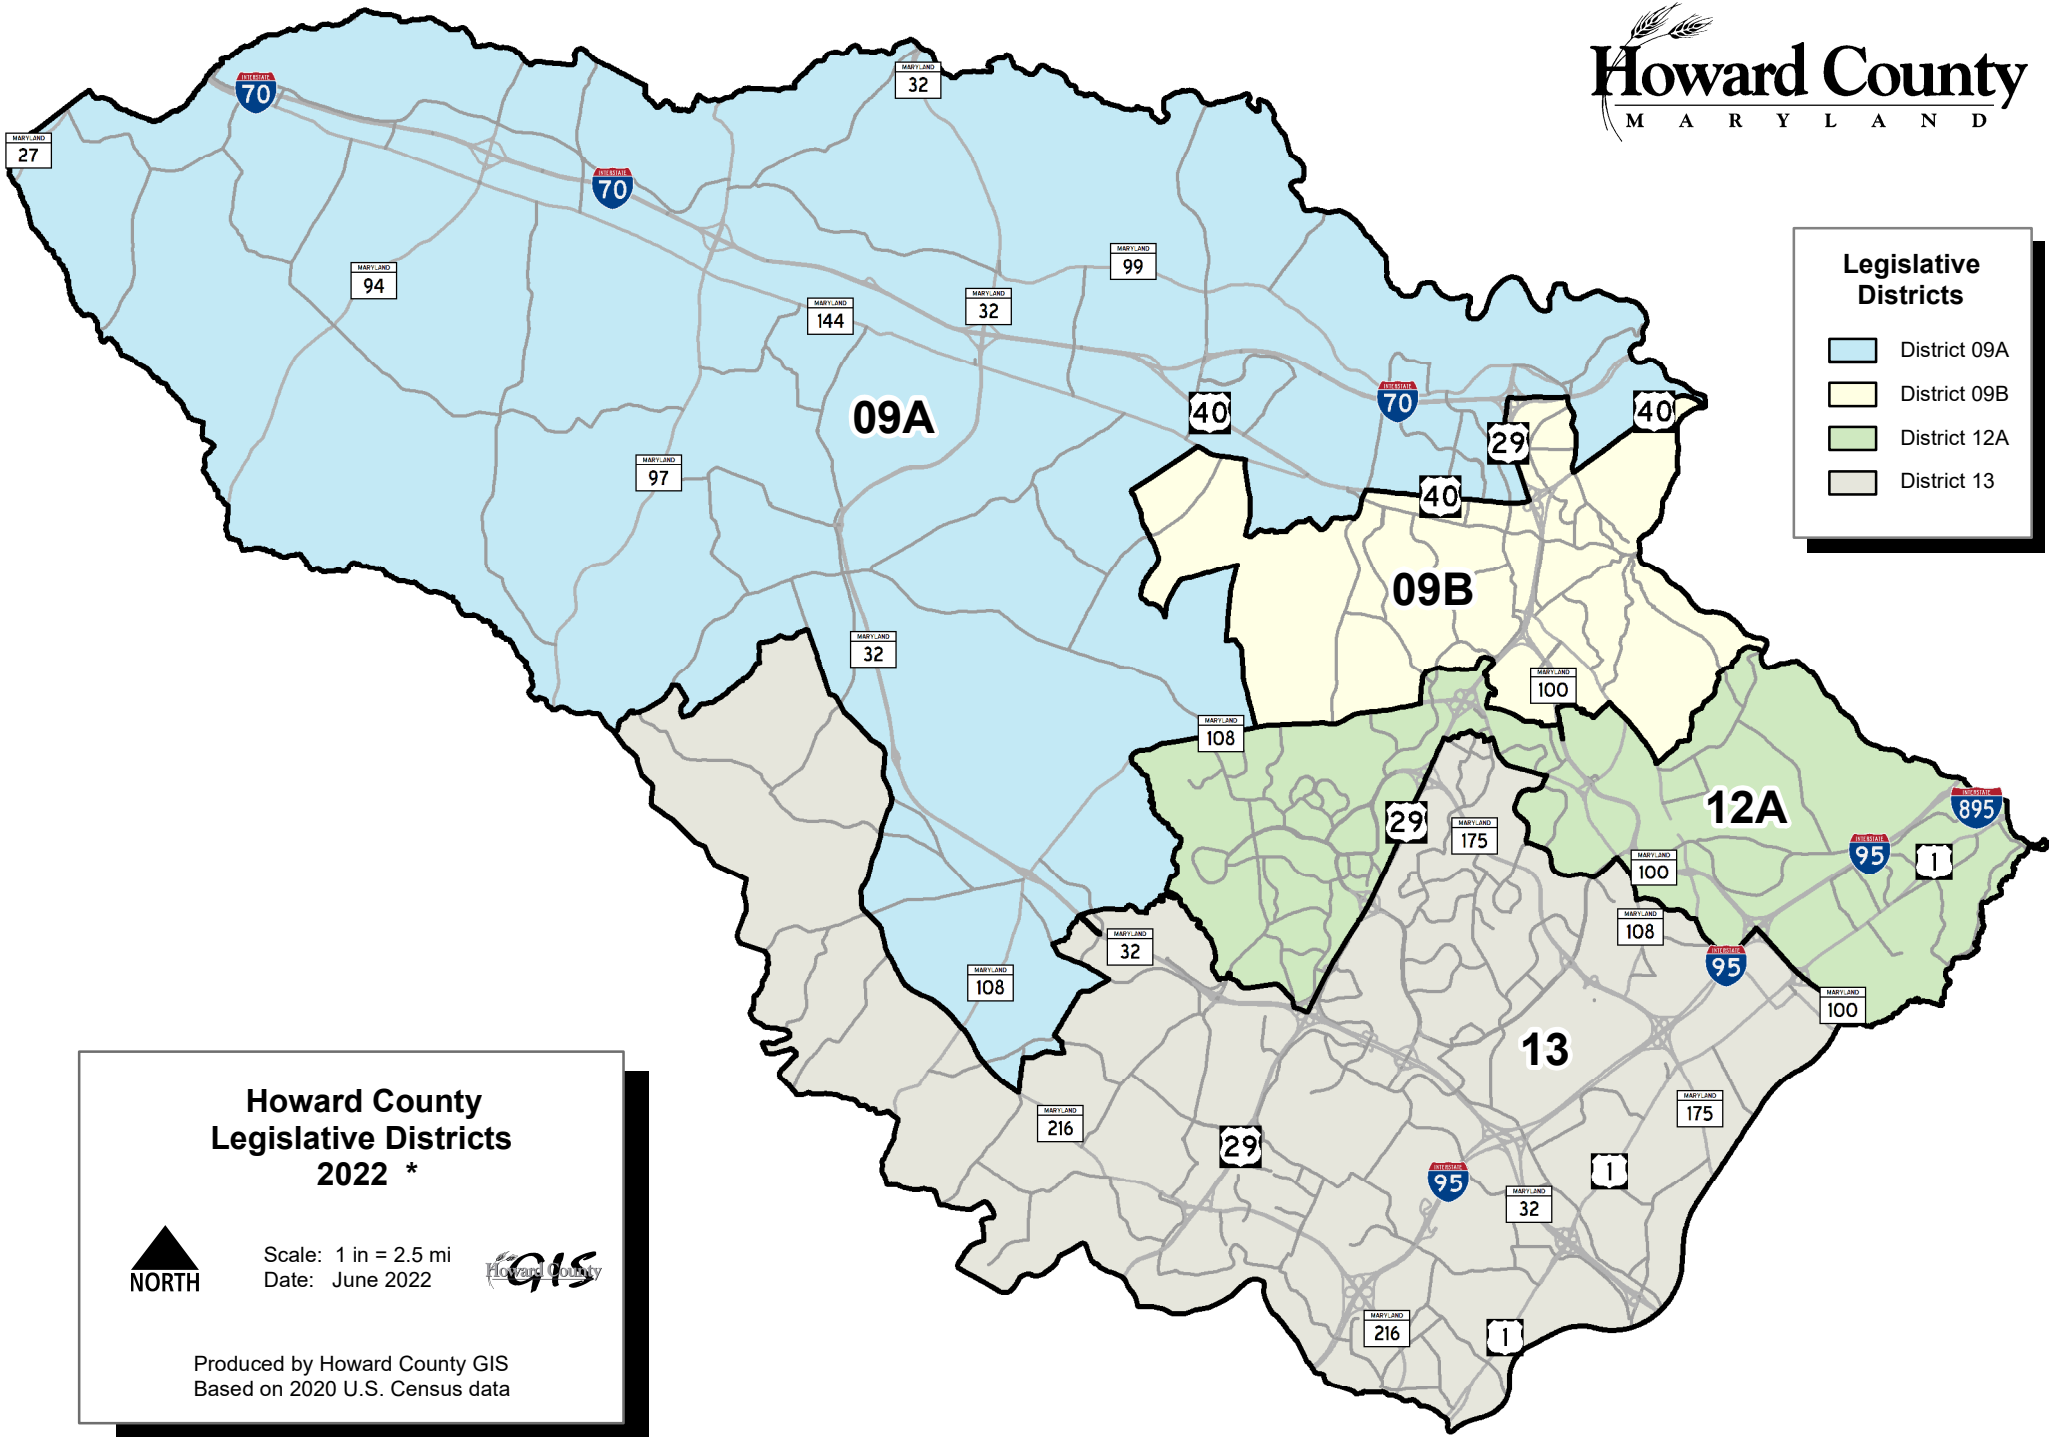

Legislative Districts

-  District 09A
-  District 09B
-  District 12A
-  District 13

**Howard County
Legislative Districts
2022 ***

Scale: 1 in = 2.5 mi
Date: June 2022

Produced by Howard County GIS
Based on 2020 U.S. Census data

Disclaimer:
Howard County, Maryland assumes no responsibility for the accuracy of the map or the information contained herein or derived therefrom. The buyer and/or user assumes all risks and liabilities whatsoever resulting from or arising out of the use of this map. There are no oral agreements or warranties relating to this sale and/or use of this map.

*** This map will be used for voting purposes beginning with the Maryland Primary election on July 19, 2022.**