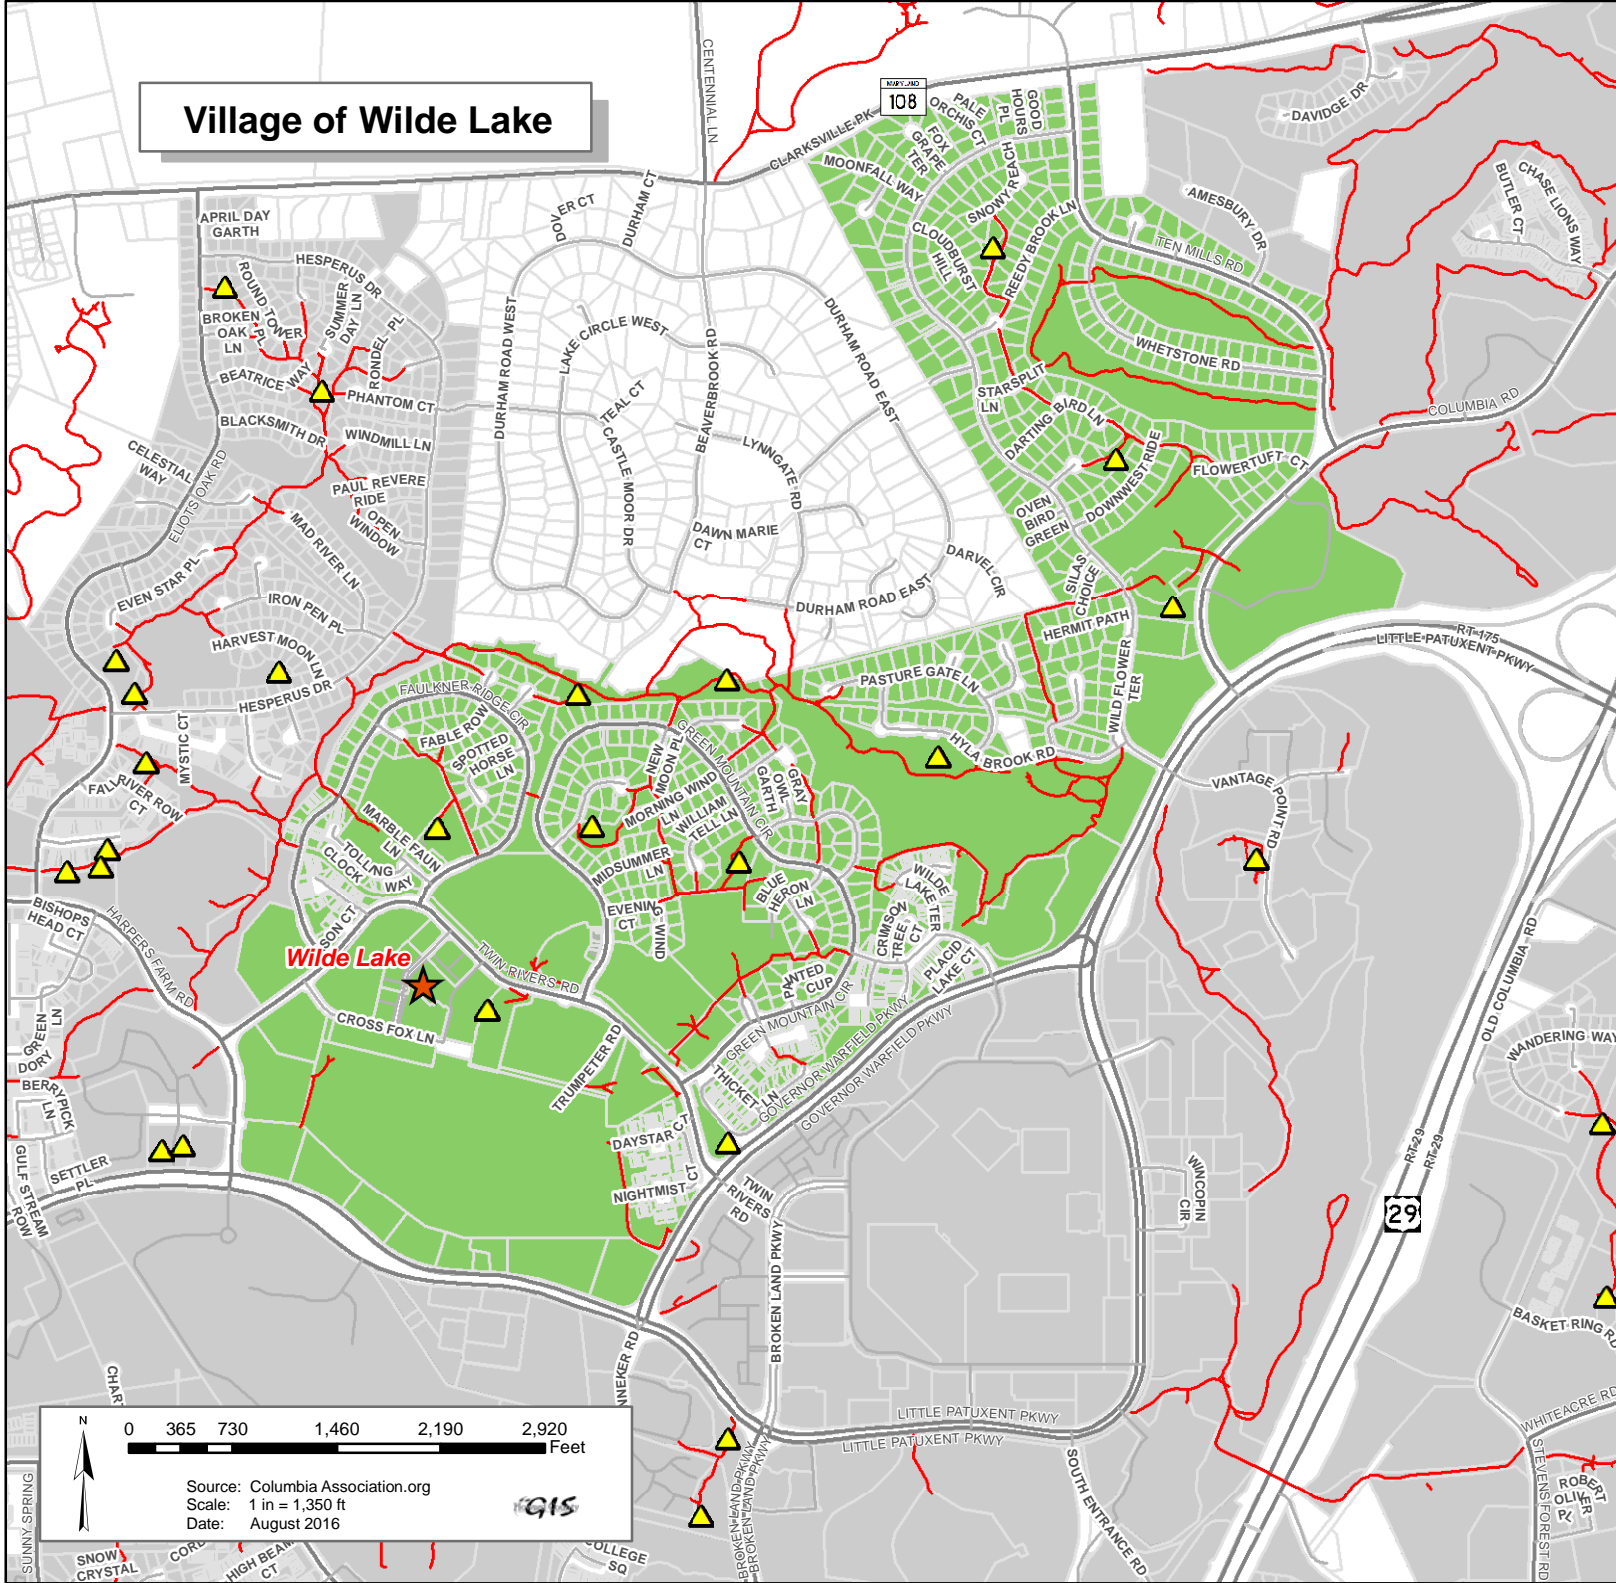

Village of Wilde Lake

Legend

- Wilde Lake
- Other
- Major Roads
- Path/Trail
- Playground
- Village Center

0 365 730 1,460 2,190 2,920 Feet

Source: Columbia Association.org
Scale: 1 in = 1,350 ft
Date: August 2016

GIS