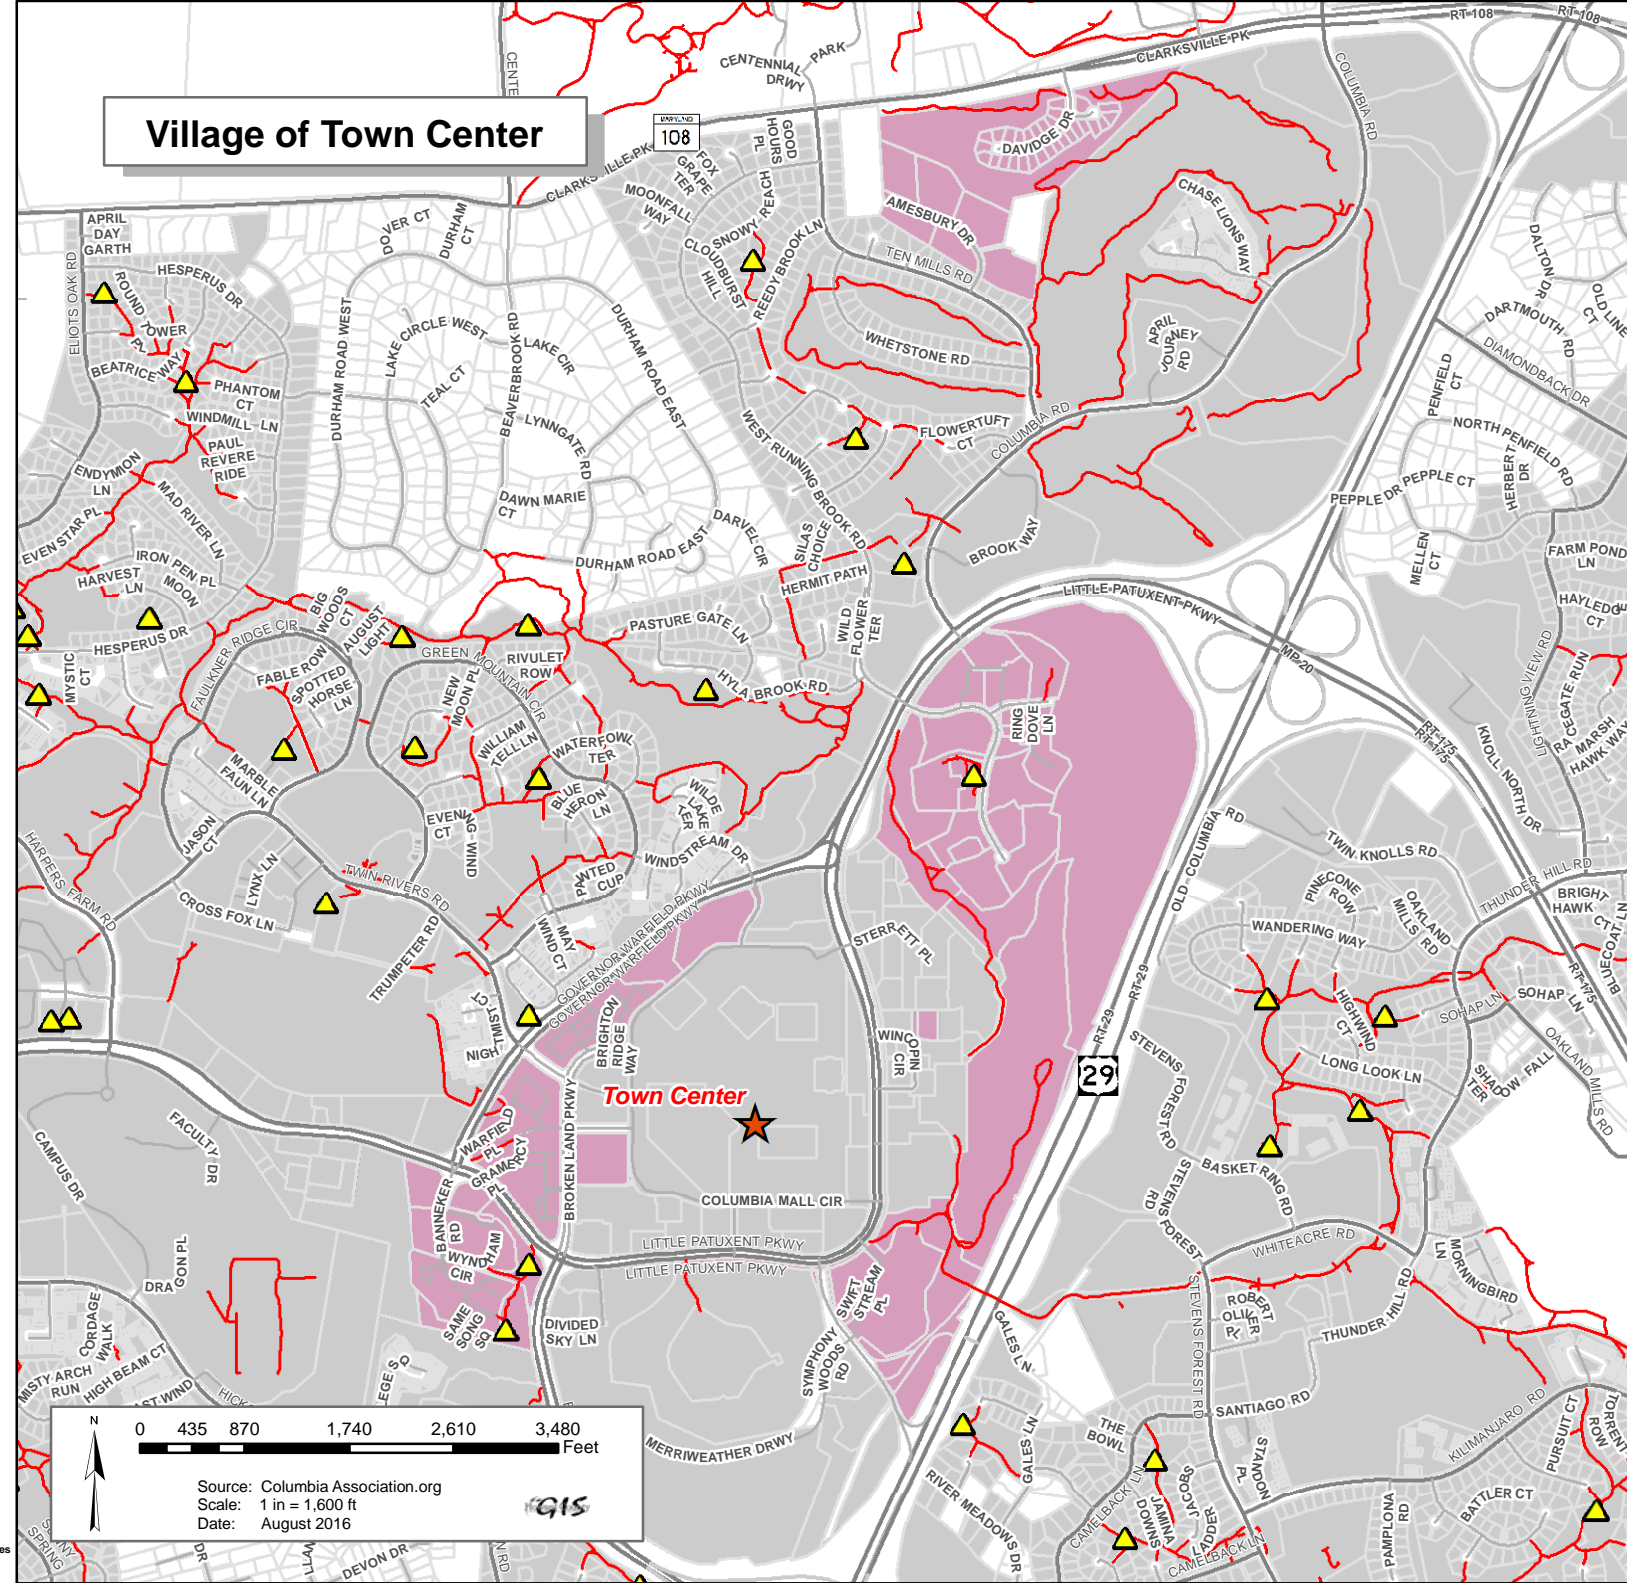

Village of Town Center

Legend

- **Town Center**
- **Other**
- **Major Roads**
- **Path/Trail**
- **Playground**
- ★
   Village Center

0 435 870 1,740 2,610 3,480 Feet

Source: Columbia Association.org
Scale: 1 in = 1,600 ft
Date: August 2016

GIS