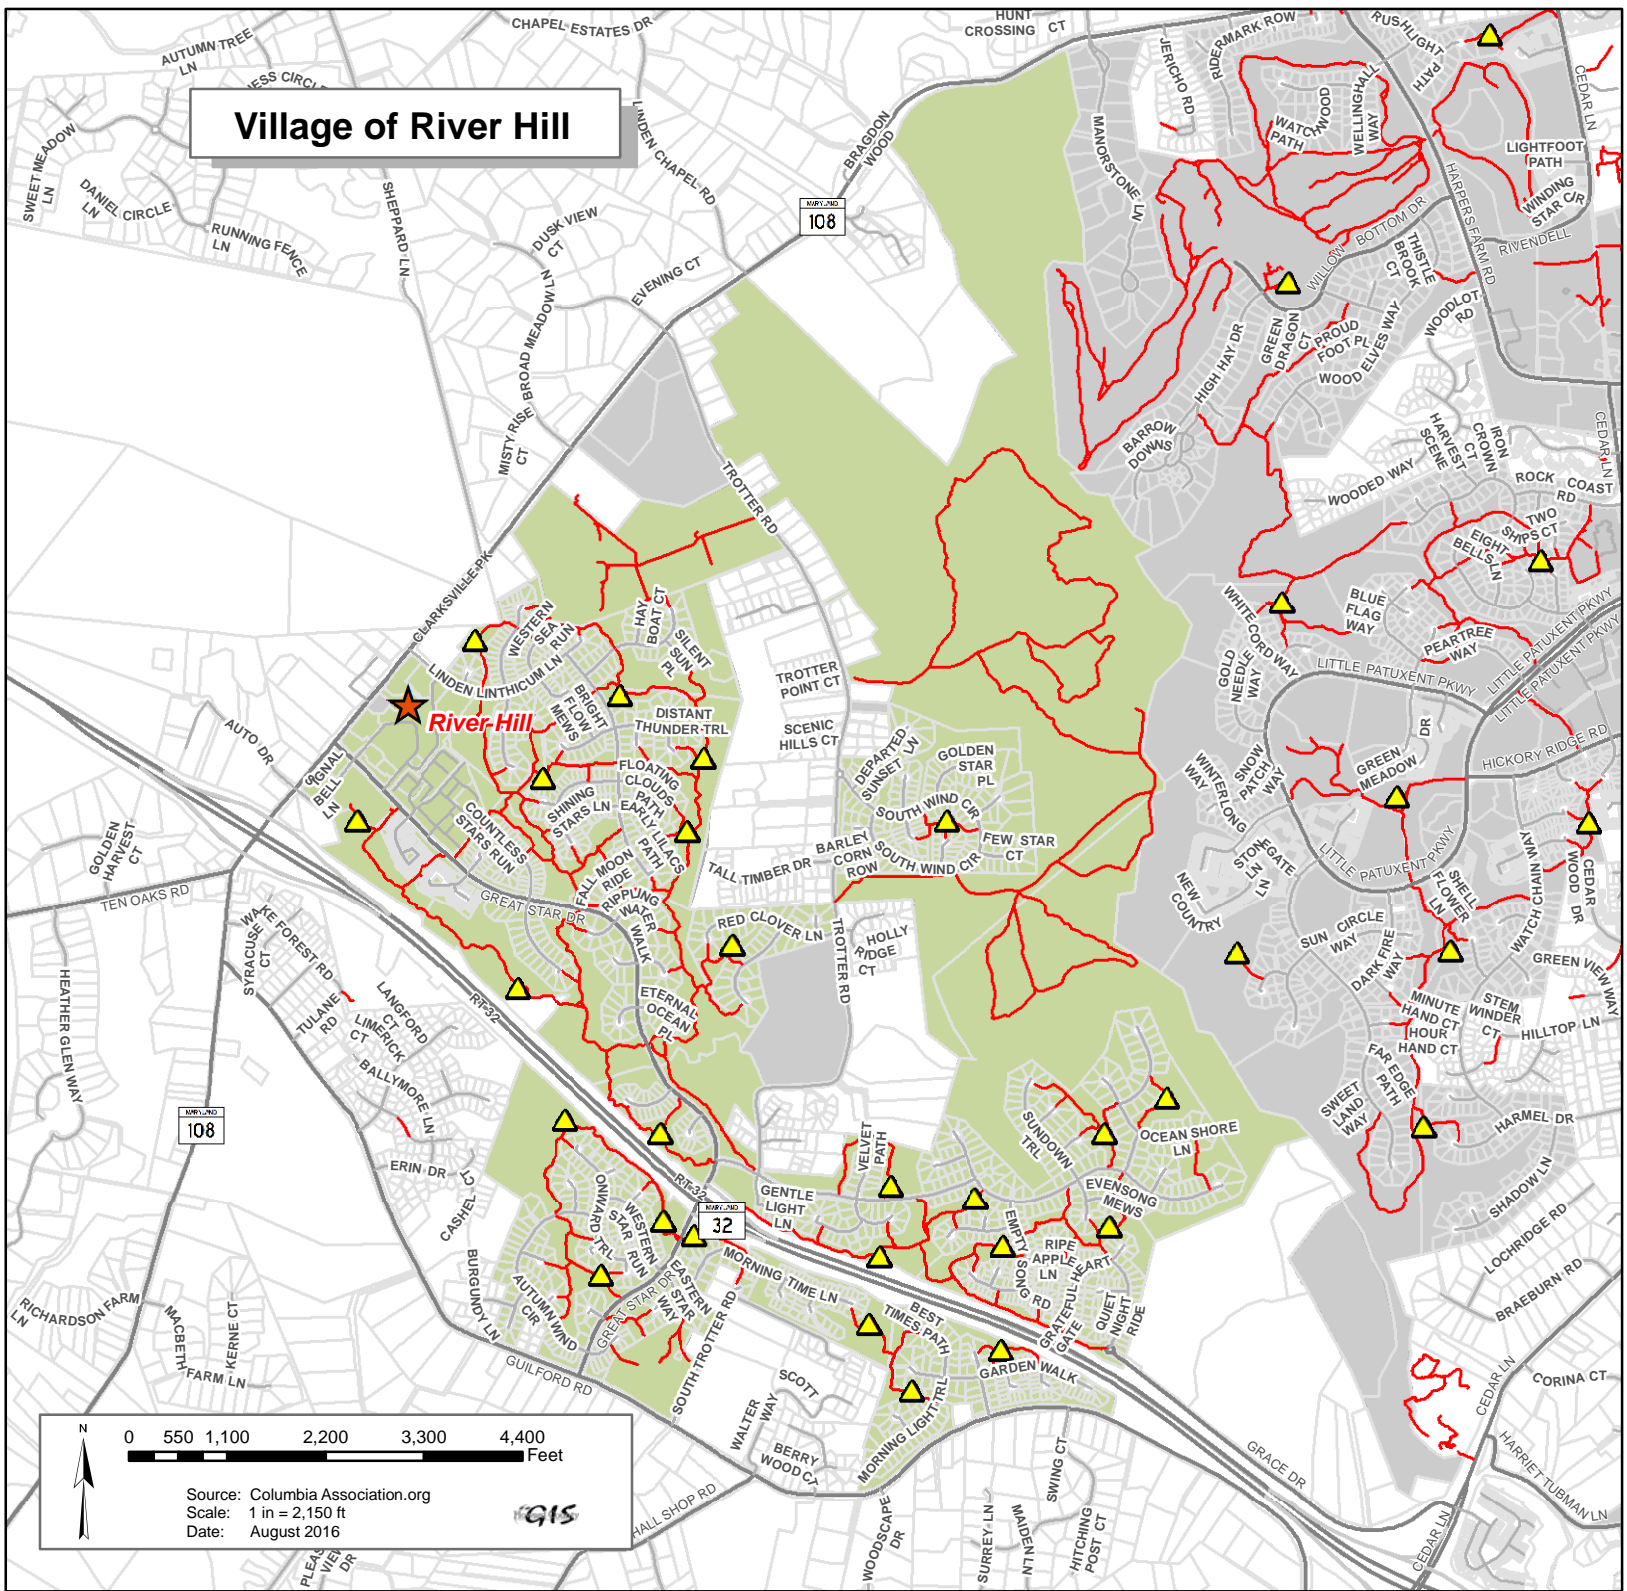

Village of River Hill

Legend

Columbia Village

- River Hill
- Other
- Major Roads
- Path/Trail
- Playground
- Village Center

0 550 1,100 2,200 3,300 4,400 Feet

Source: Columbia Association.org
Scale: 1 in = 2,150 ft
Date: August 2016

GIS