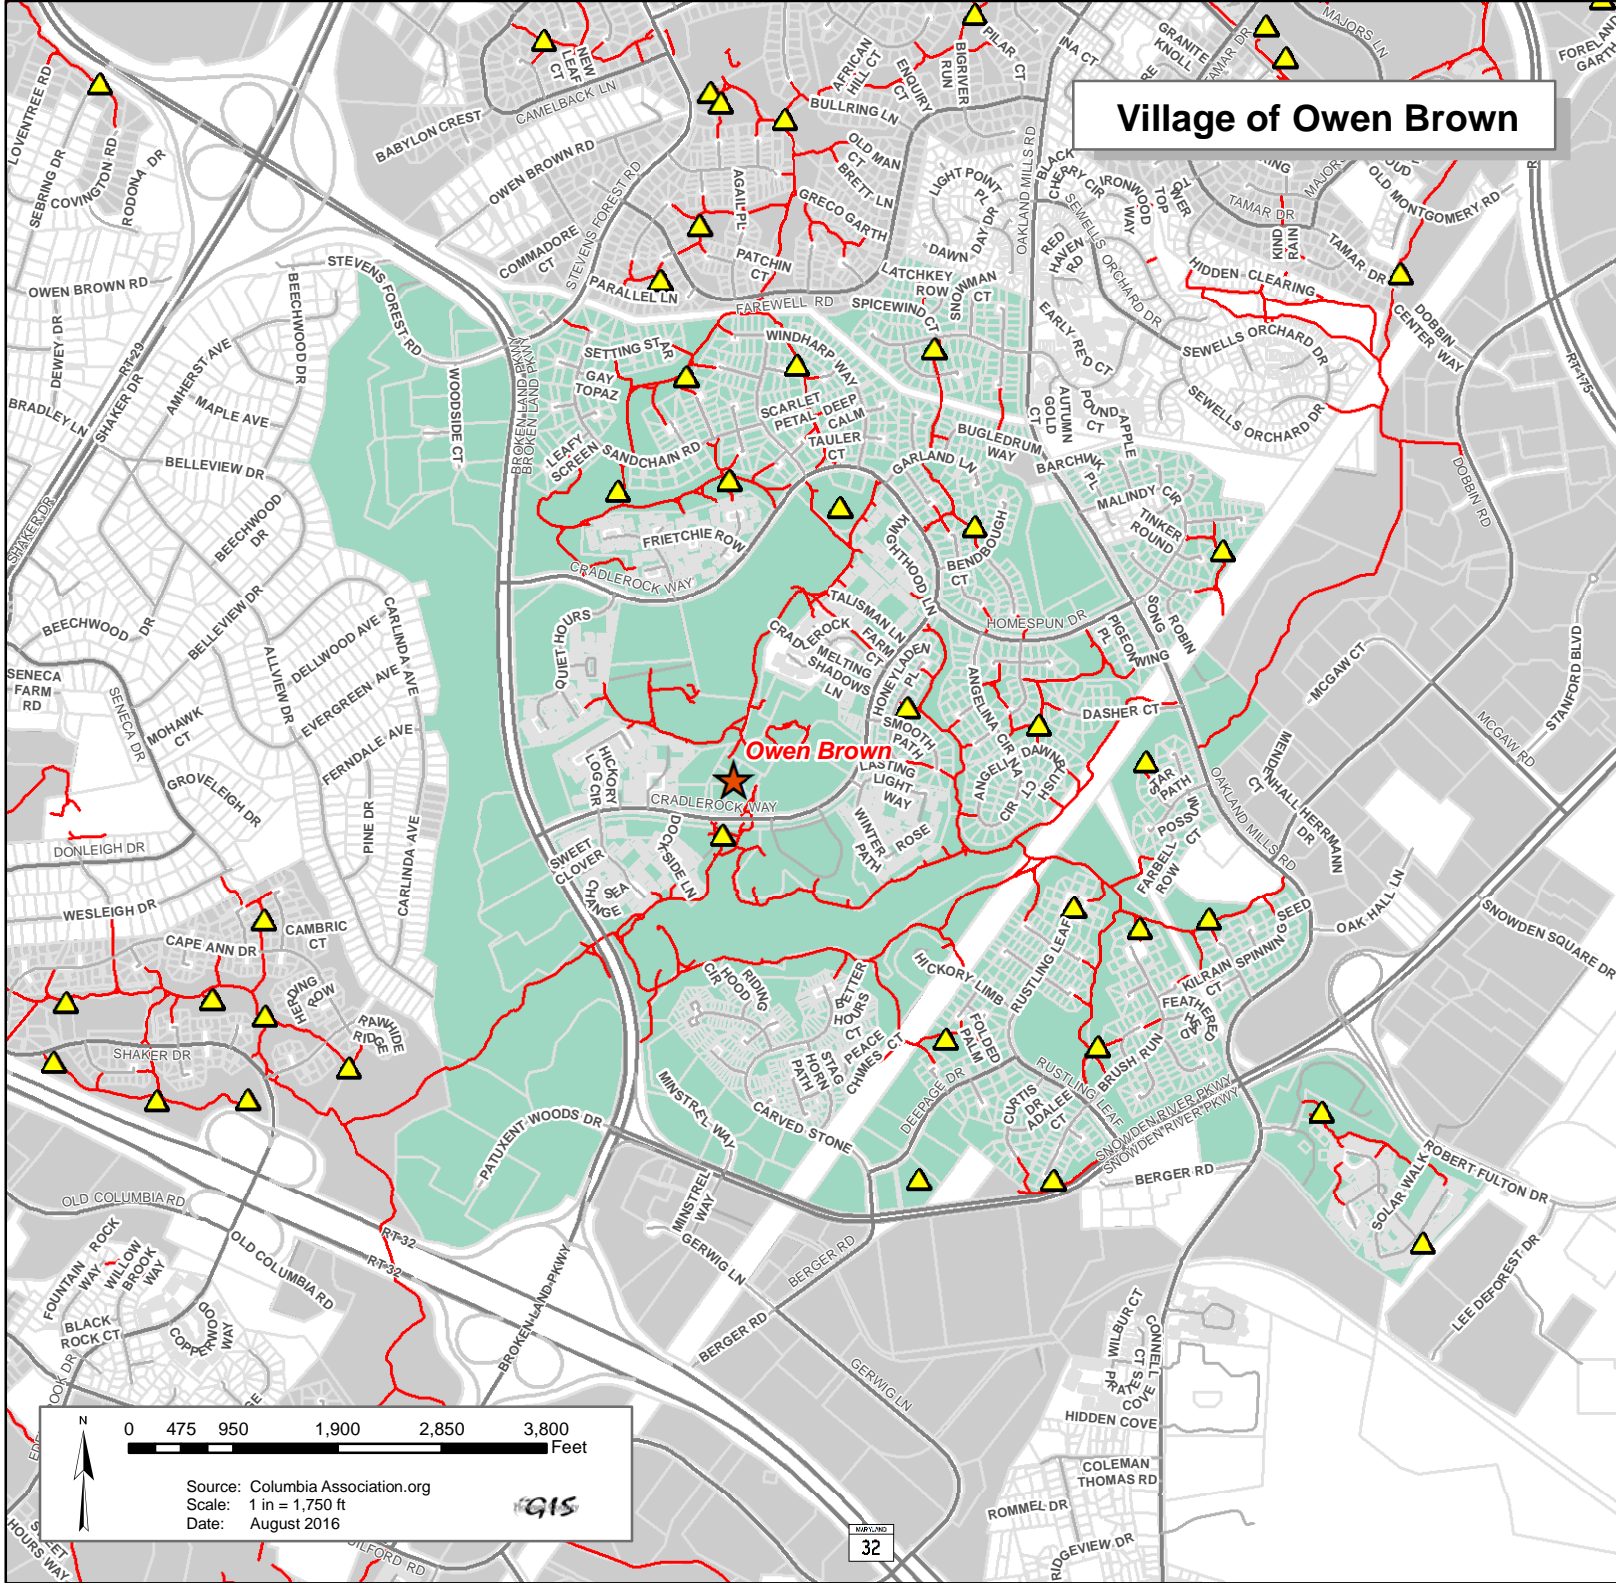

Village of Owen Brown

Legend

- Owen Brown
- Other
- Major Roads
- Path/Trail
- Playground
- Village Center

Source: Columbia Association.org
Scale: 1 in = 1,750 ft
Date: August 2016