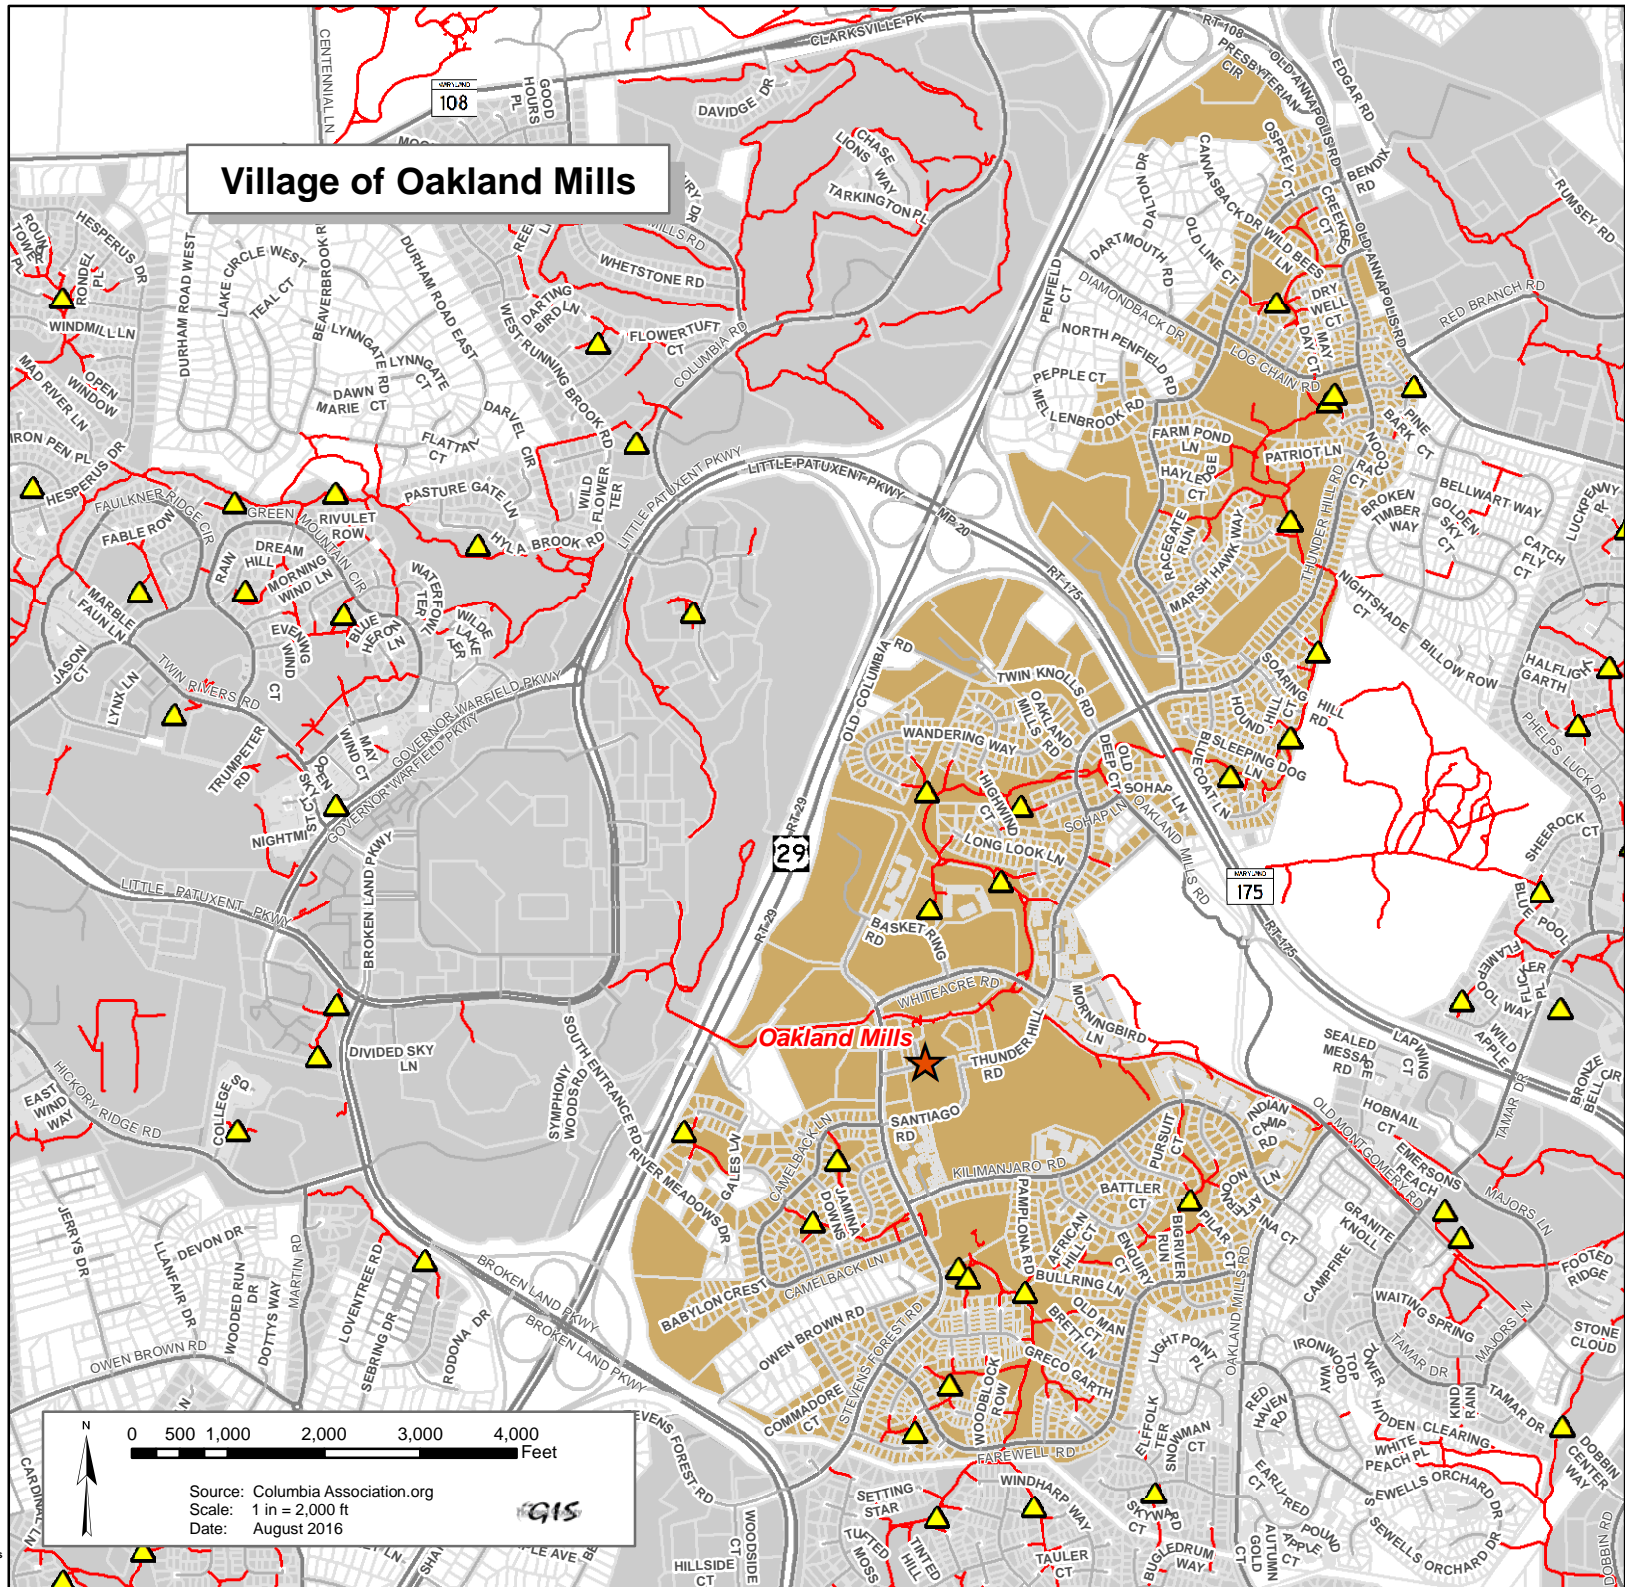

Village of Oakland Mills

Legend

Columbia Village

- Oakland Mills
- Other
- Major Roads
- Path/Trail
- Playground
- Village Center

0 500 1,000 2,000 3,000 4,000 Feet

Source: Columbia Association.org
Scale: 1 in = 2,000 ft
Date: August 2016

GIS