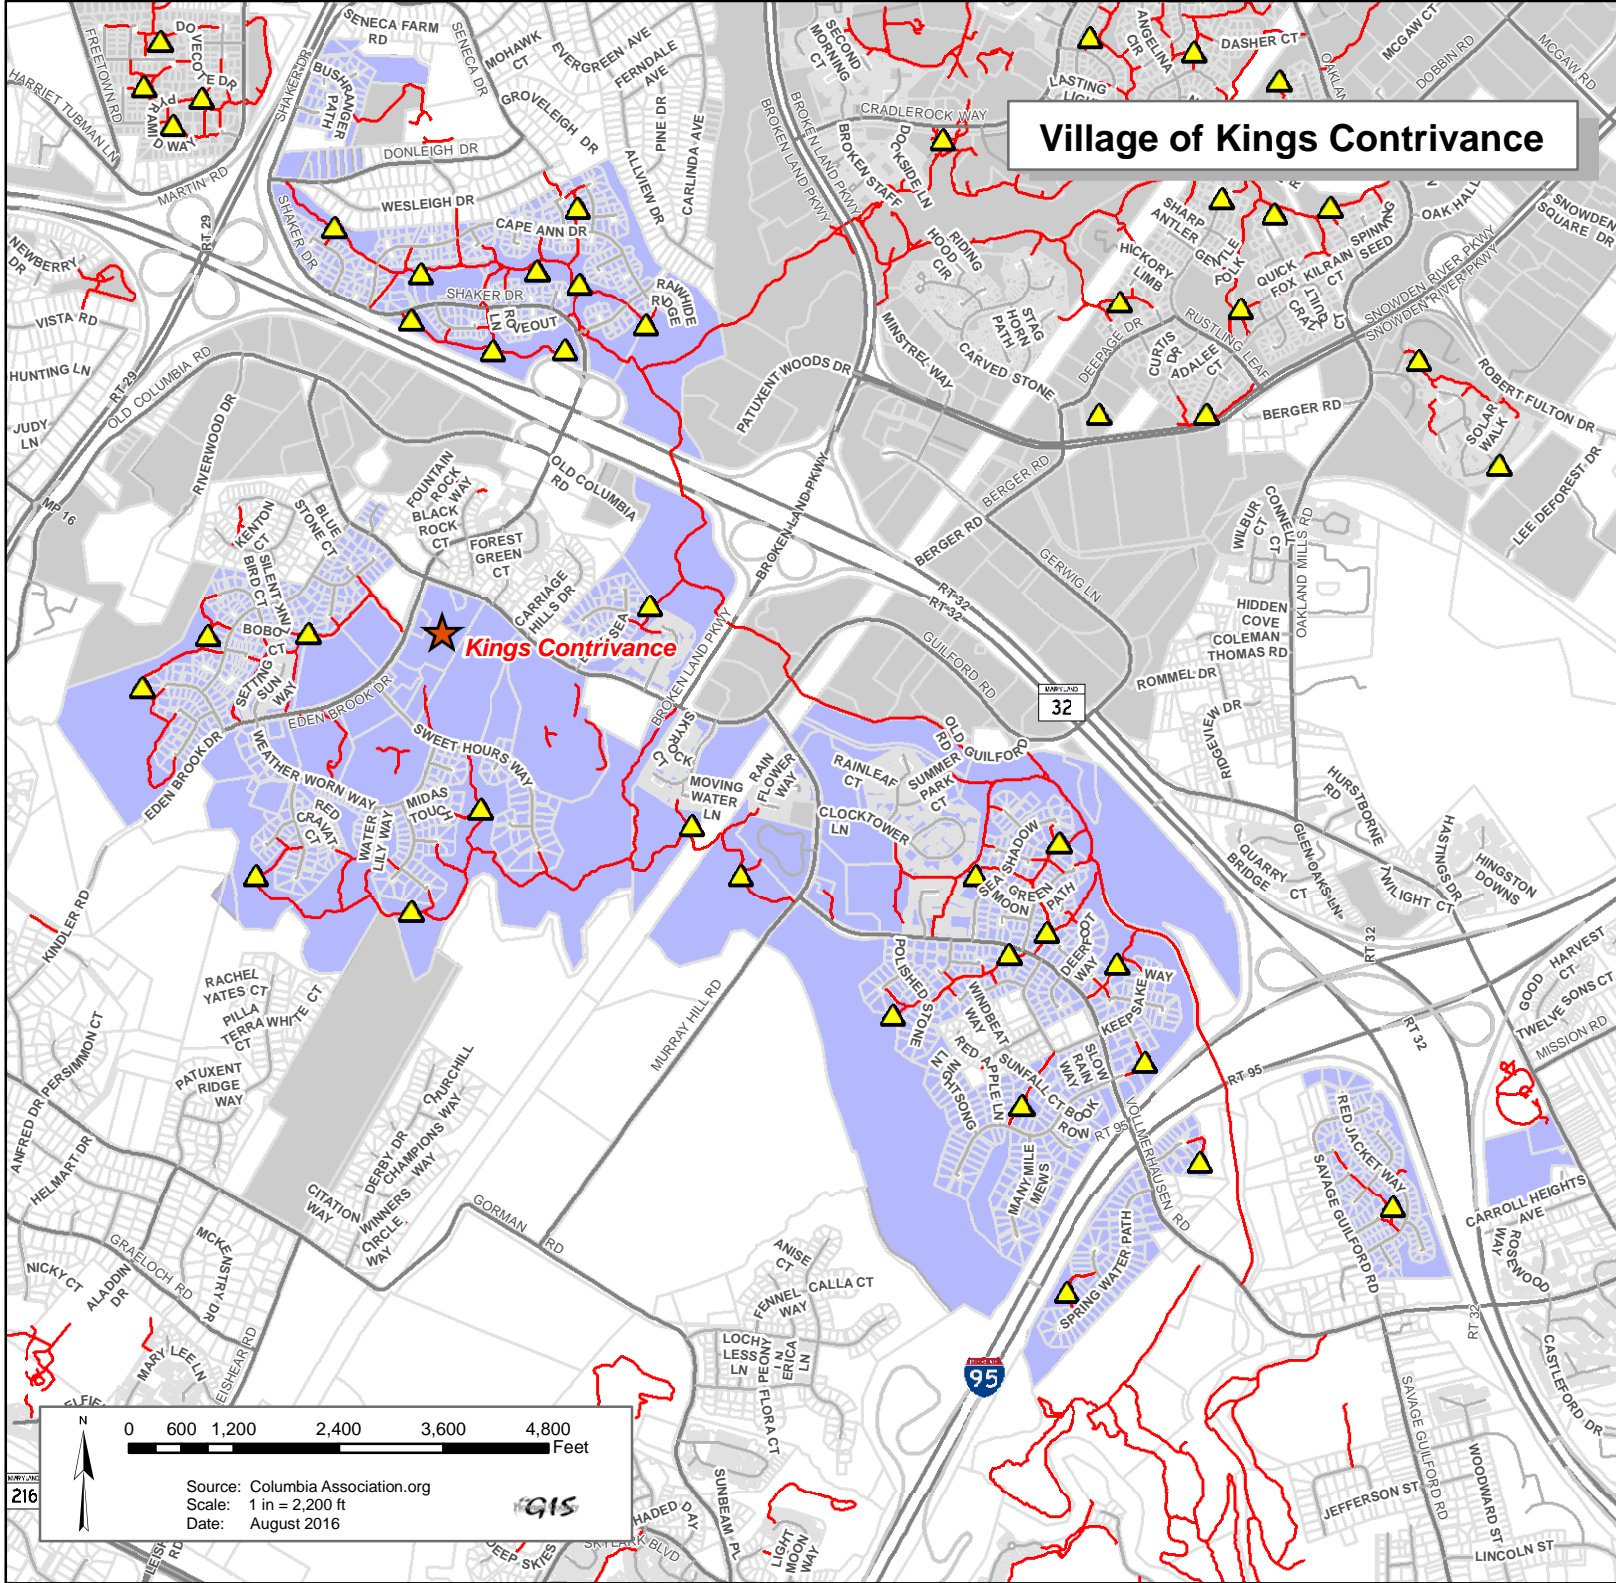

Legend

- Kings Contrivance
- Other
- Major Roads
- Path/Trail
- Playground
- Village Center

Village of Kings Contrivance

Source: Columbia Association.org
Scale: 1 in = 2,200 ft
Date: August 2016