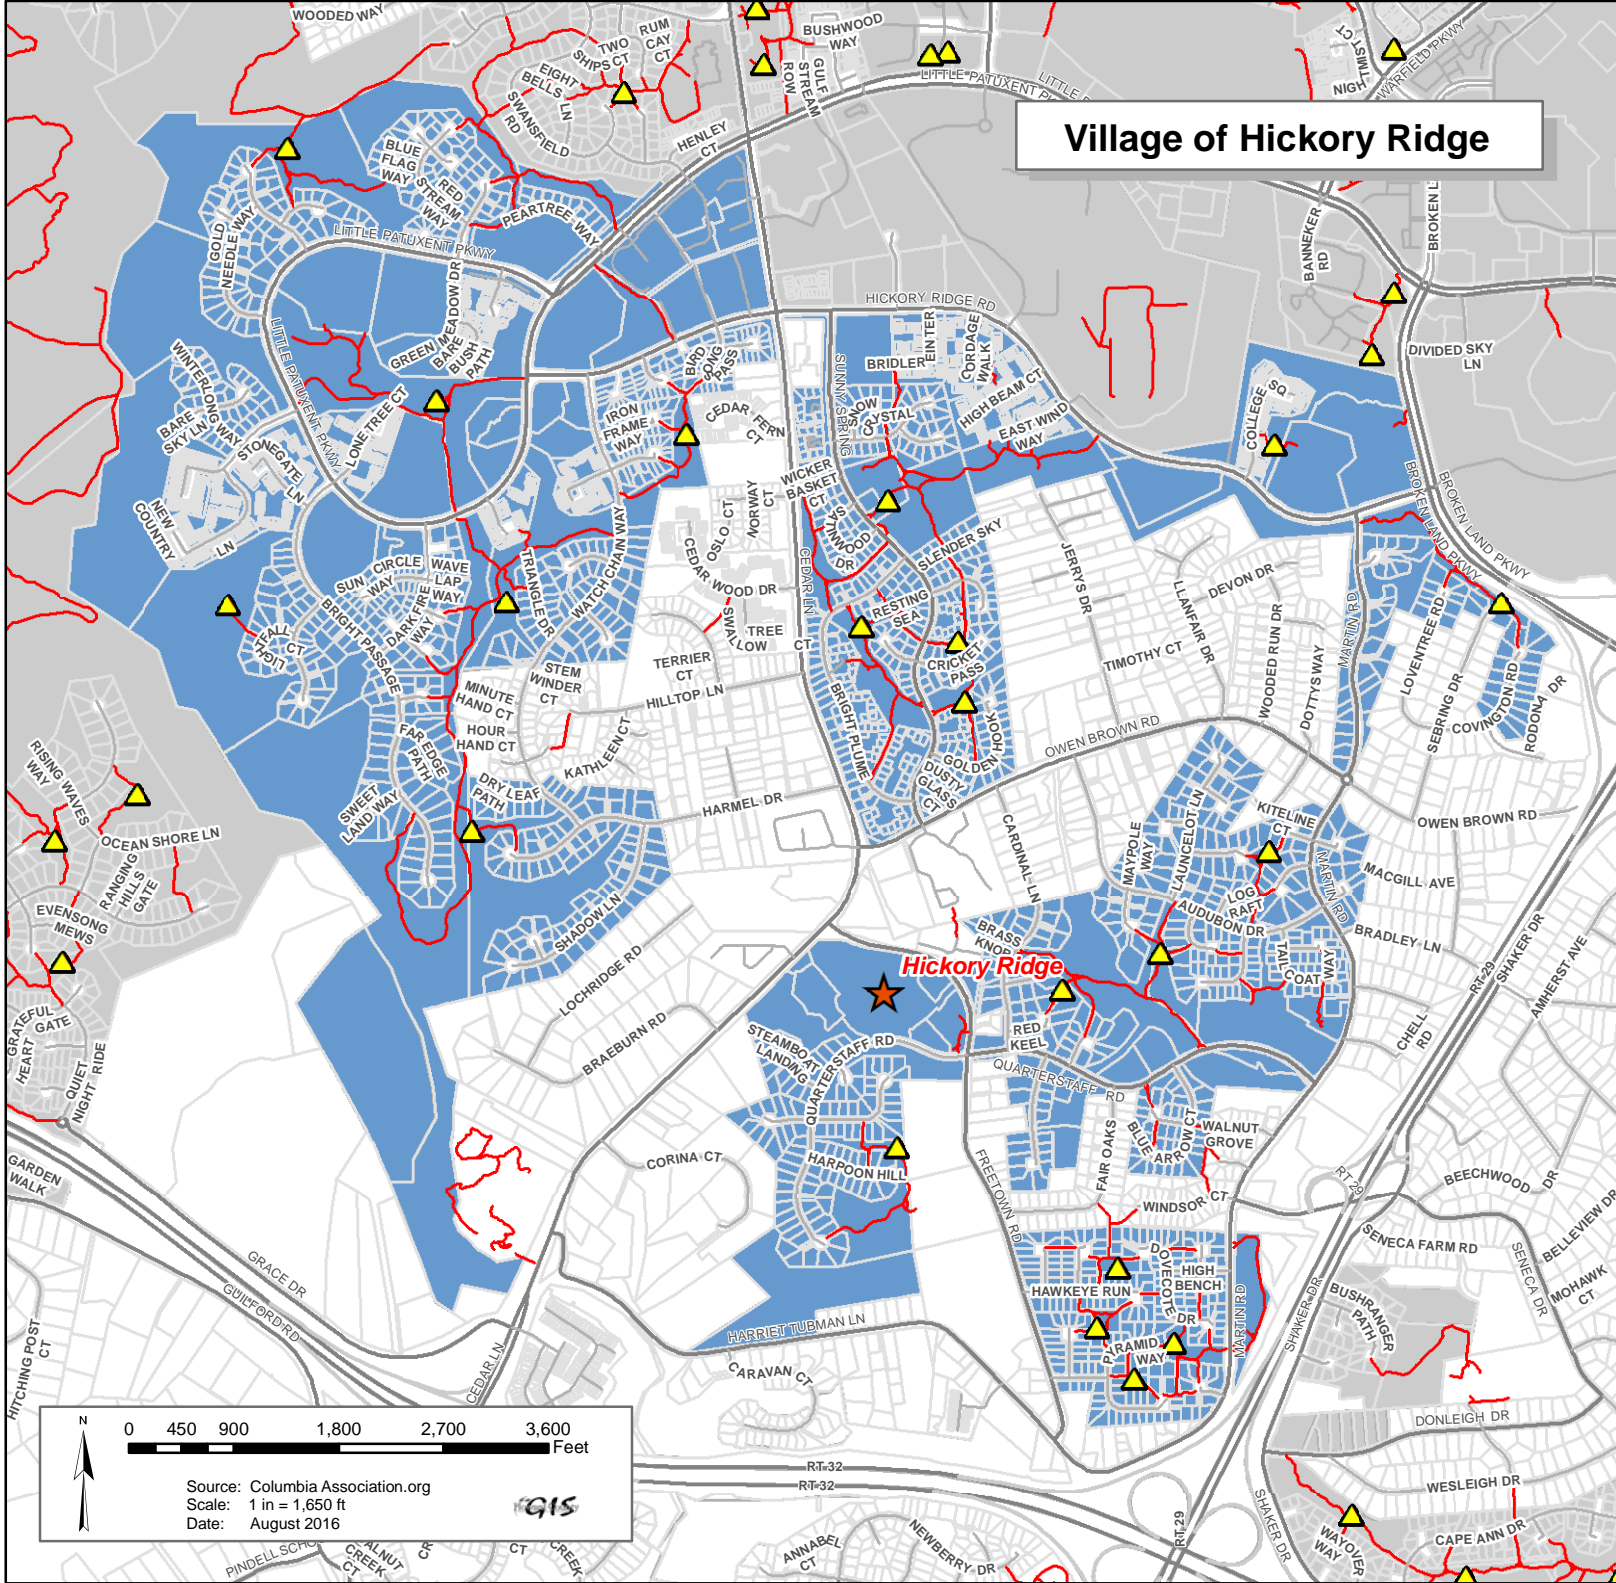

Village of Hickory Ridge

Legend

- Hickory Ridge
- Other
- Major Roads
- Path/Trail
- Playground
- Village Center

N
0 450 900 1,800 2,700 3,600 Feet
Source: Columbia Association.org
Scale: 1 in = 1,650 ft
Date: August 2016
GIS