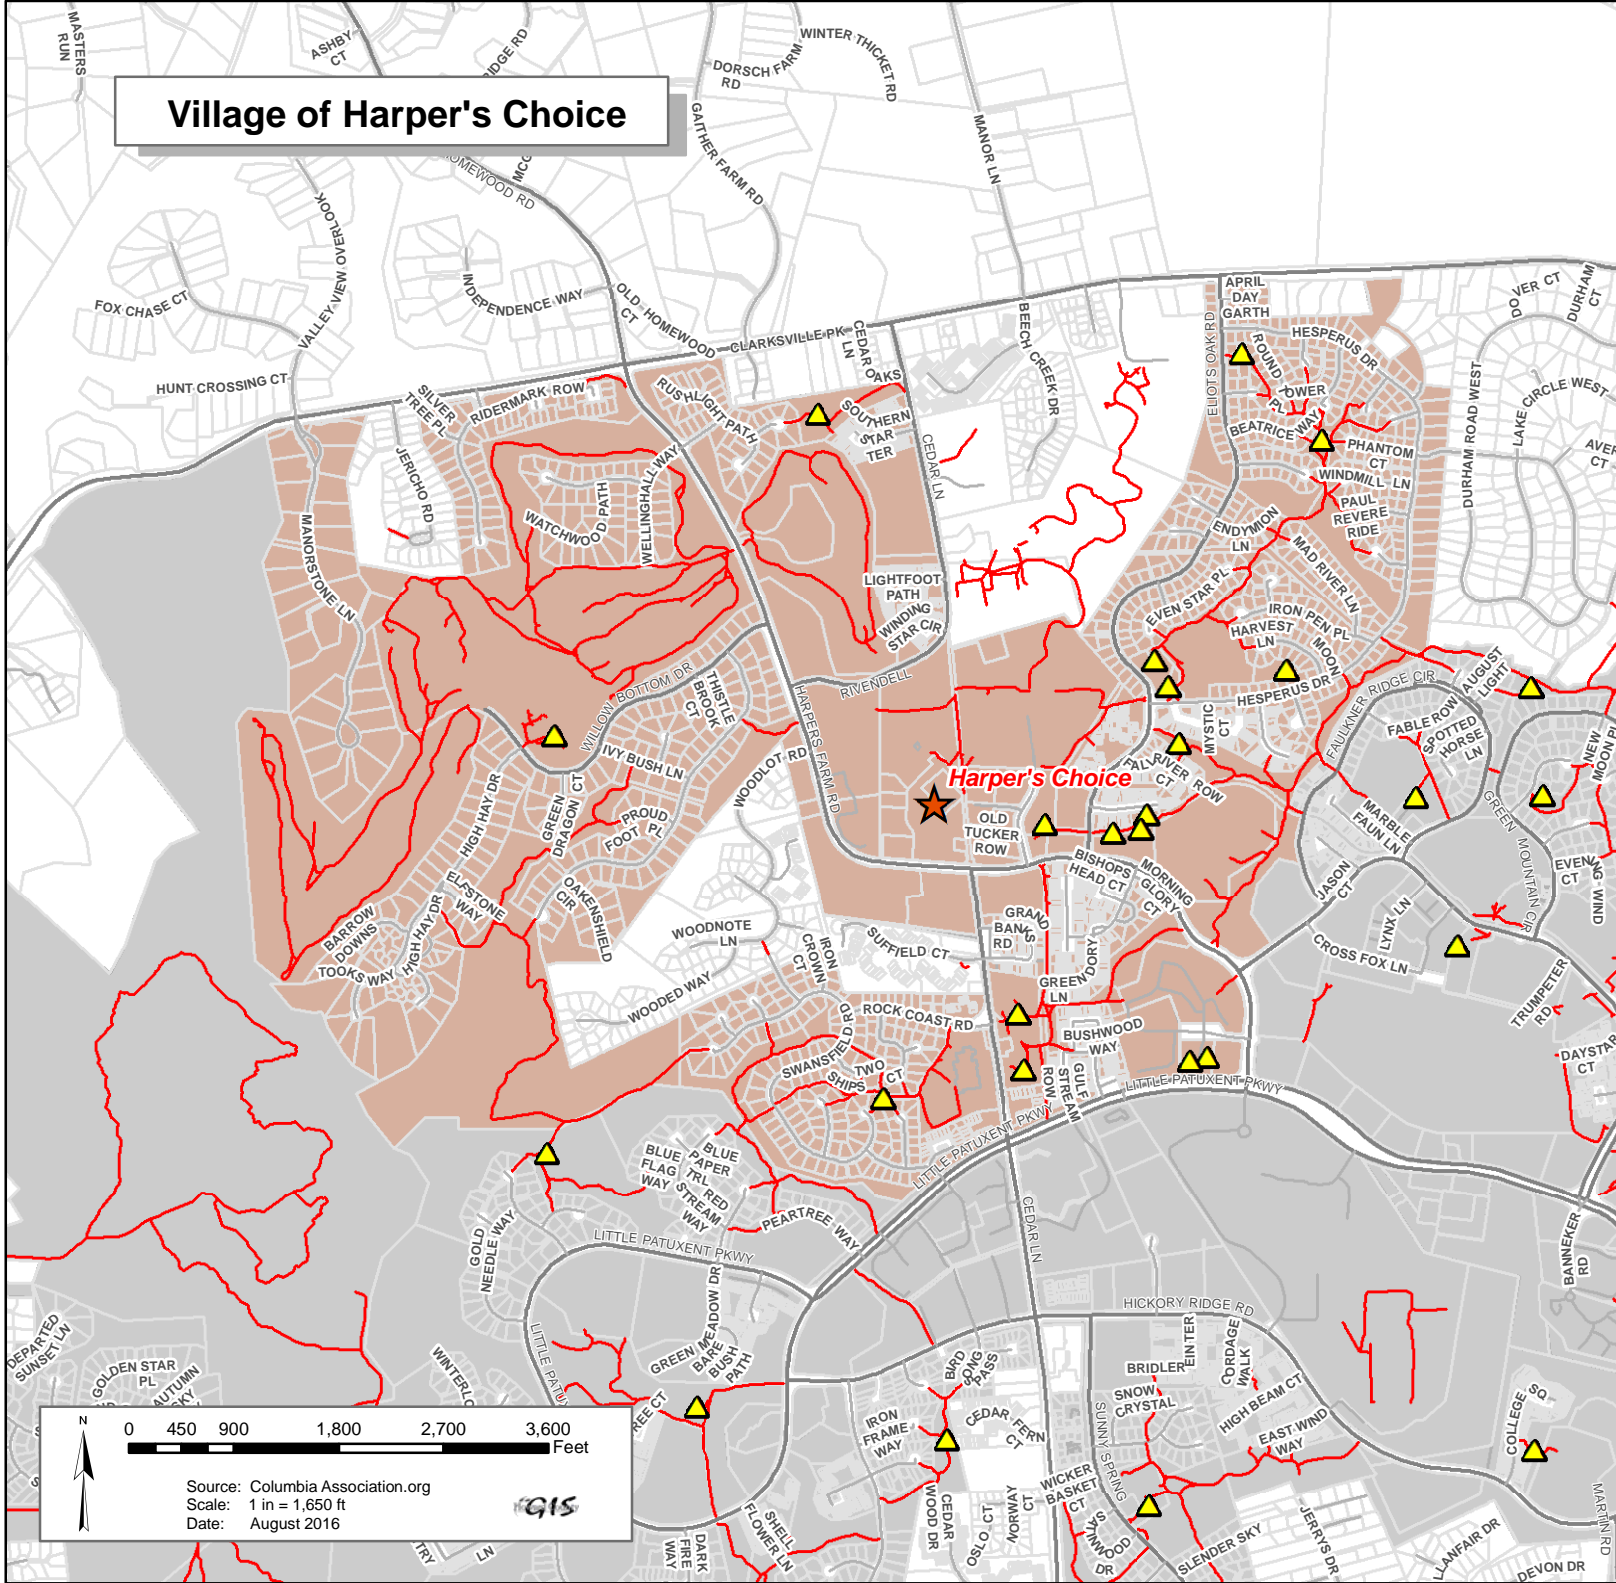

Village of Harper's Choice

Legend

- Harper's Choice
- Other
- Major Roads
- Path/Trail
- Playground
- Village Center

0 450 900 1,800 2,700 3,600 Feet

Source: Columbia Association.org
Scale: 1 in = 1,650 ft
Date: August 2016