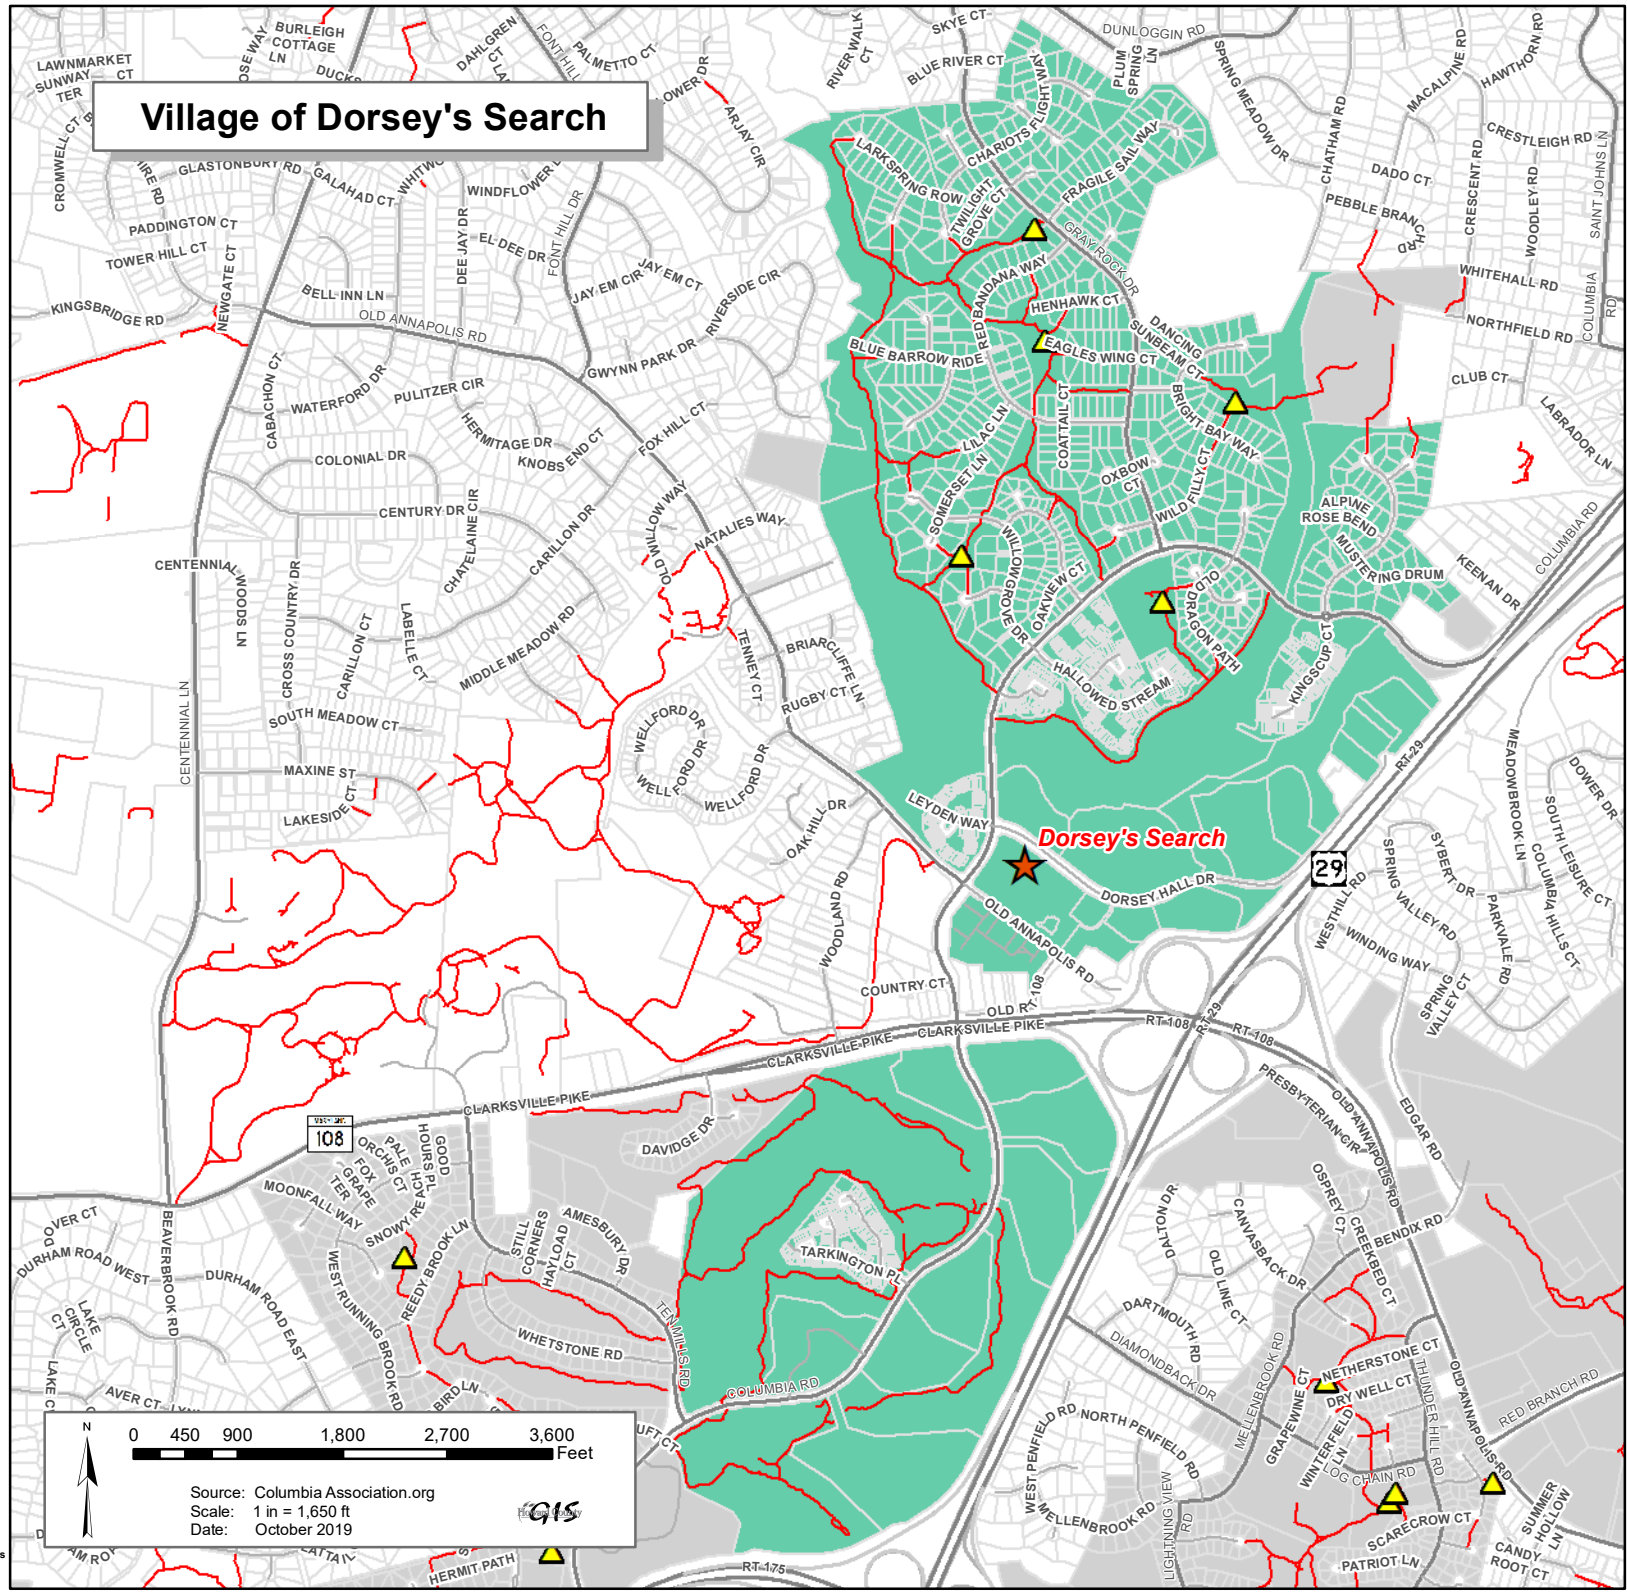

Village of Dorsey's Search

Legend

- Columbia Village
- Dorsey's Search
- Other
- Major Roads
- Path/Trail
- Playground
- Village Center

0 450 900 1,800 2,700 3,600 Feet

Source: Columbia Association.org
Scale: 1 in = 1,650 ft
Date: October 2019

GIS