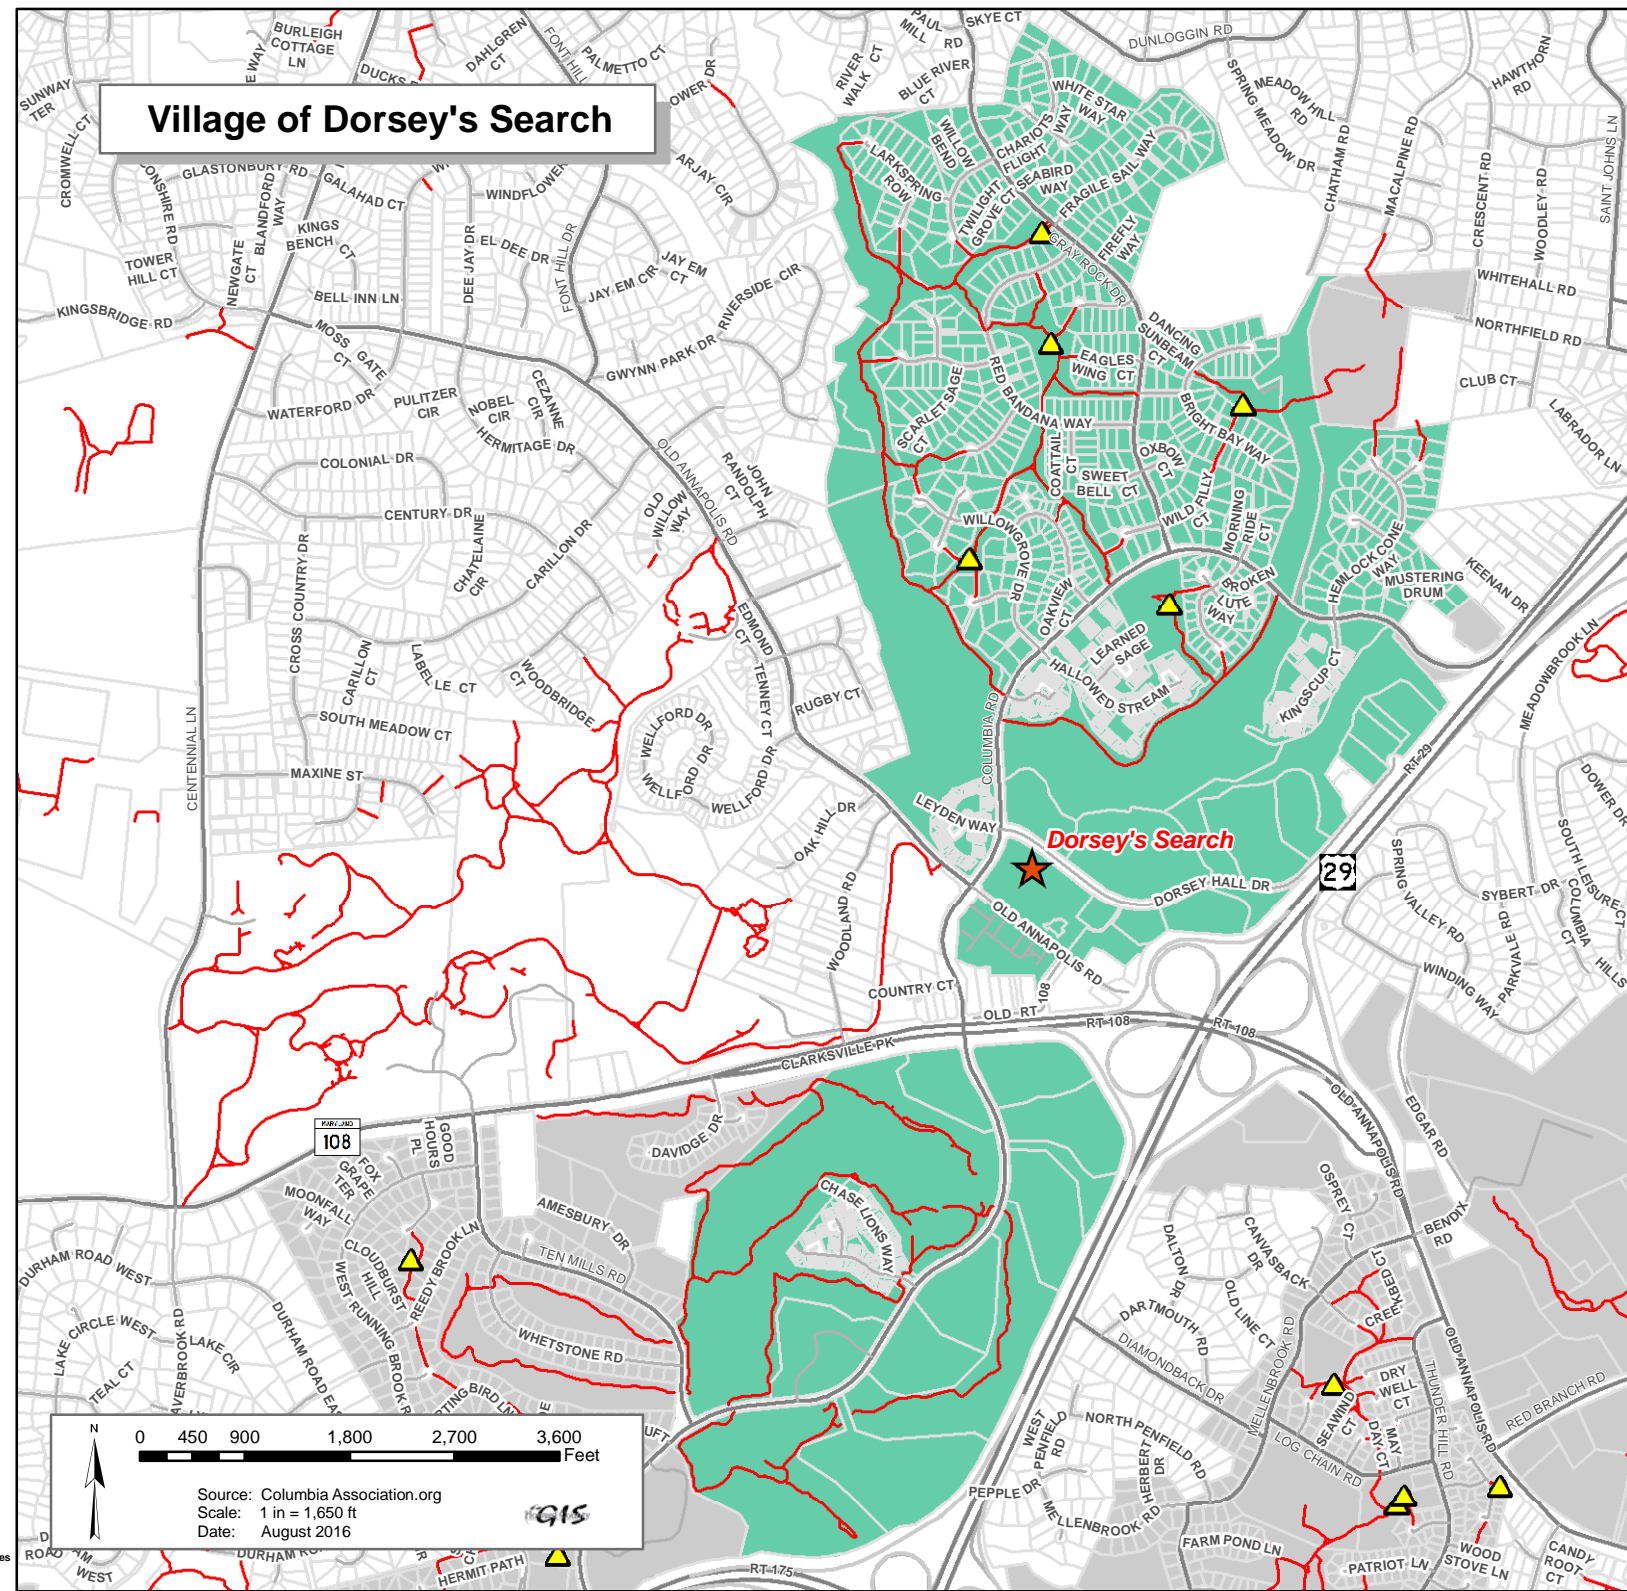

Village of Dorsey's Search

Legend

- Dorsey's Search
- Other
- Major Roads
- Path/Trail
- Playground
- Village Center