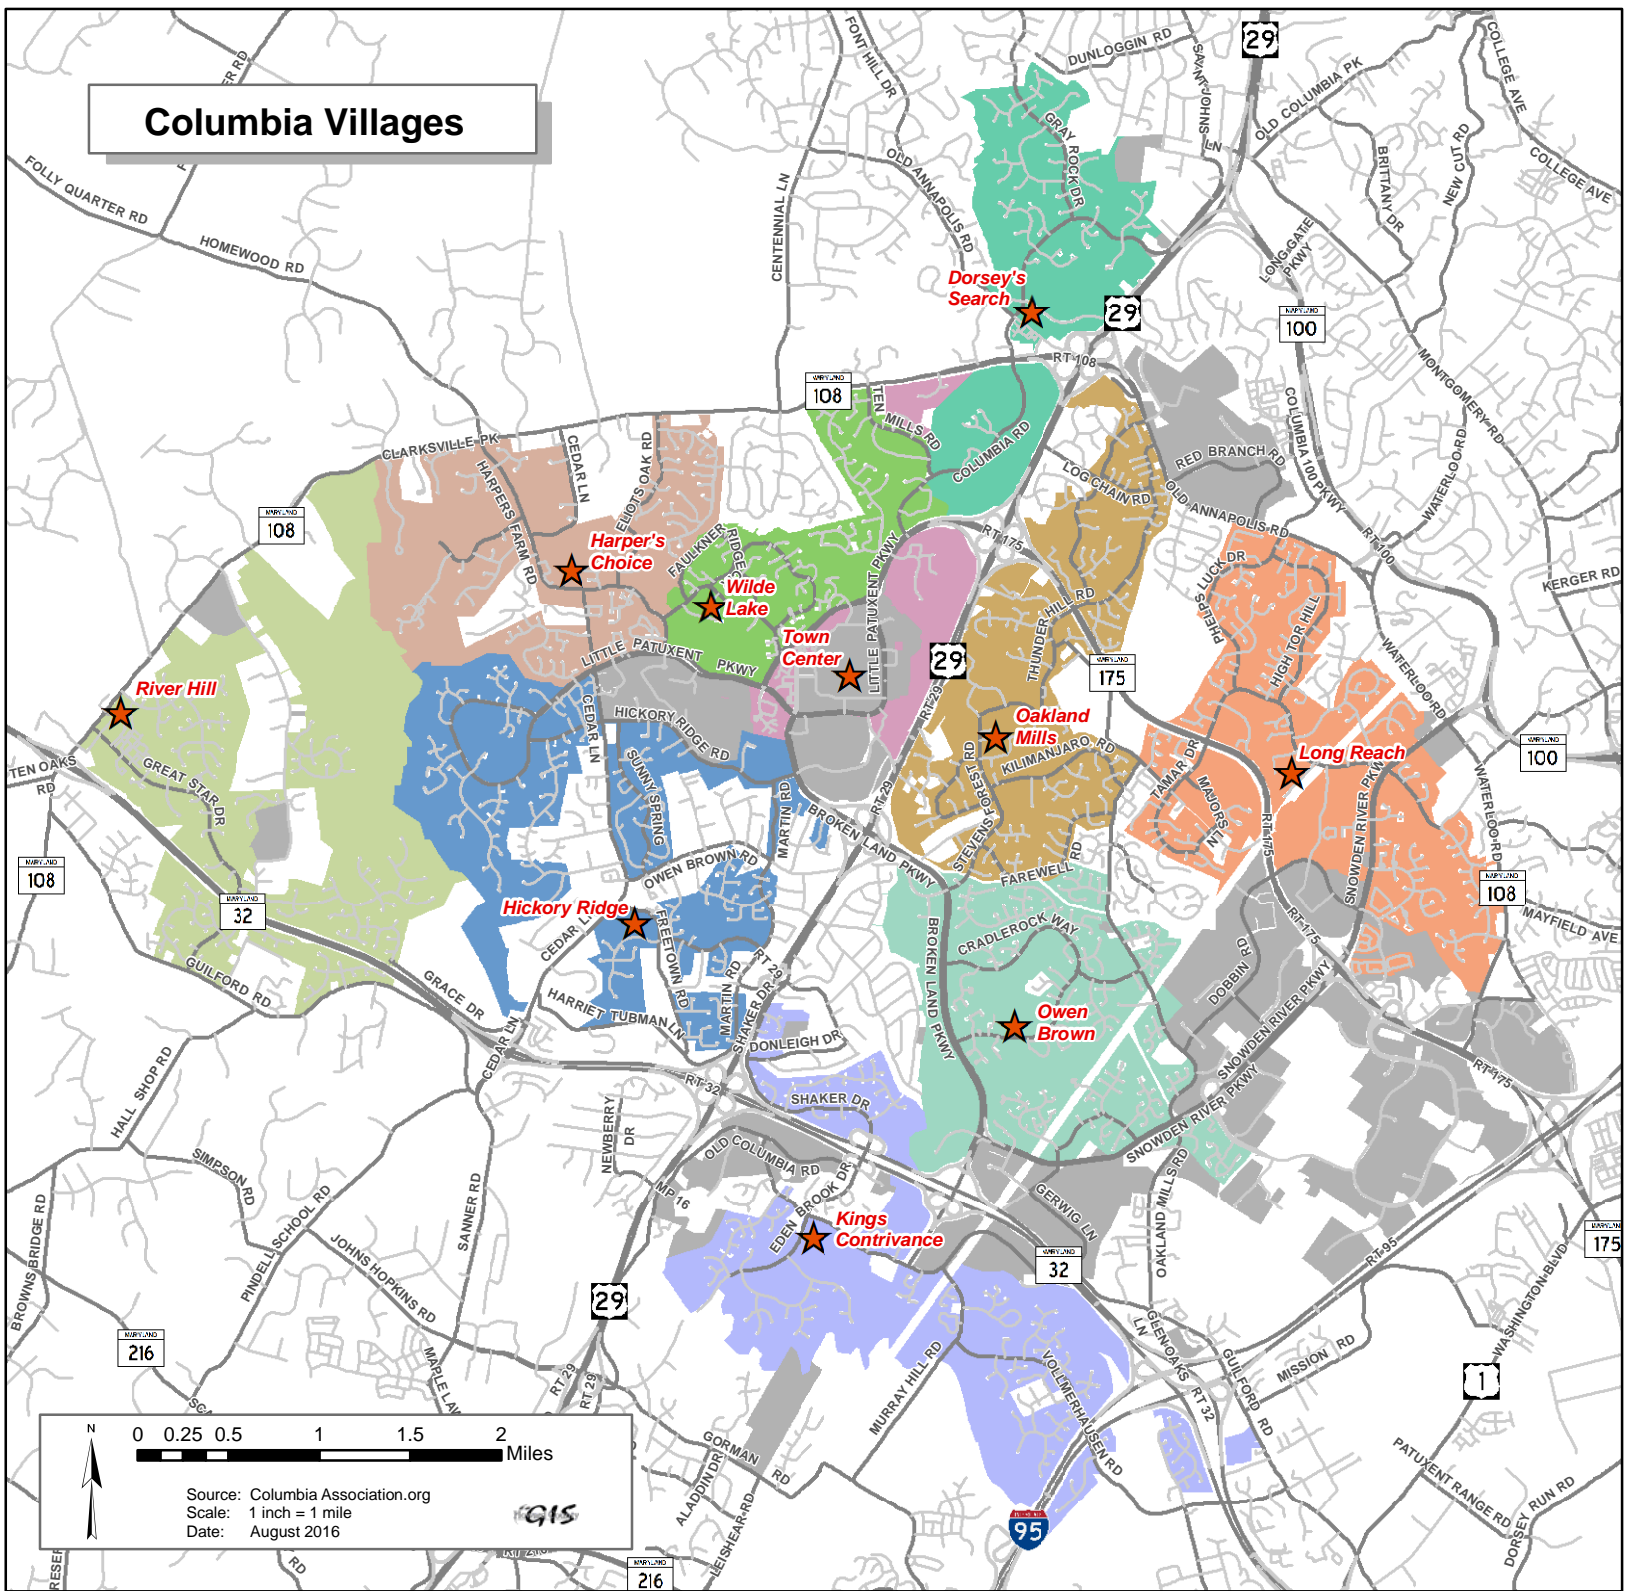

Columbia Villages

Legend

Columbia Village NAME

- Columbia Non-Village
- Dorsey's Search
- Harper's Choice
- Hickory Ridge
- Kings Contrivance
- Long Reach
- Oakland Mills
- Owen Brown
- River Hill
- Town Center
- Wilde Lake

- Major Roads
- Village Center

0 0.25 0.5 1 1.5 2 Miles

Source: Columbia Association.org
Scale: 1 inch = 1 mile
Date: August 2016