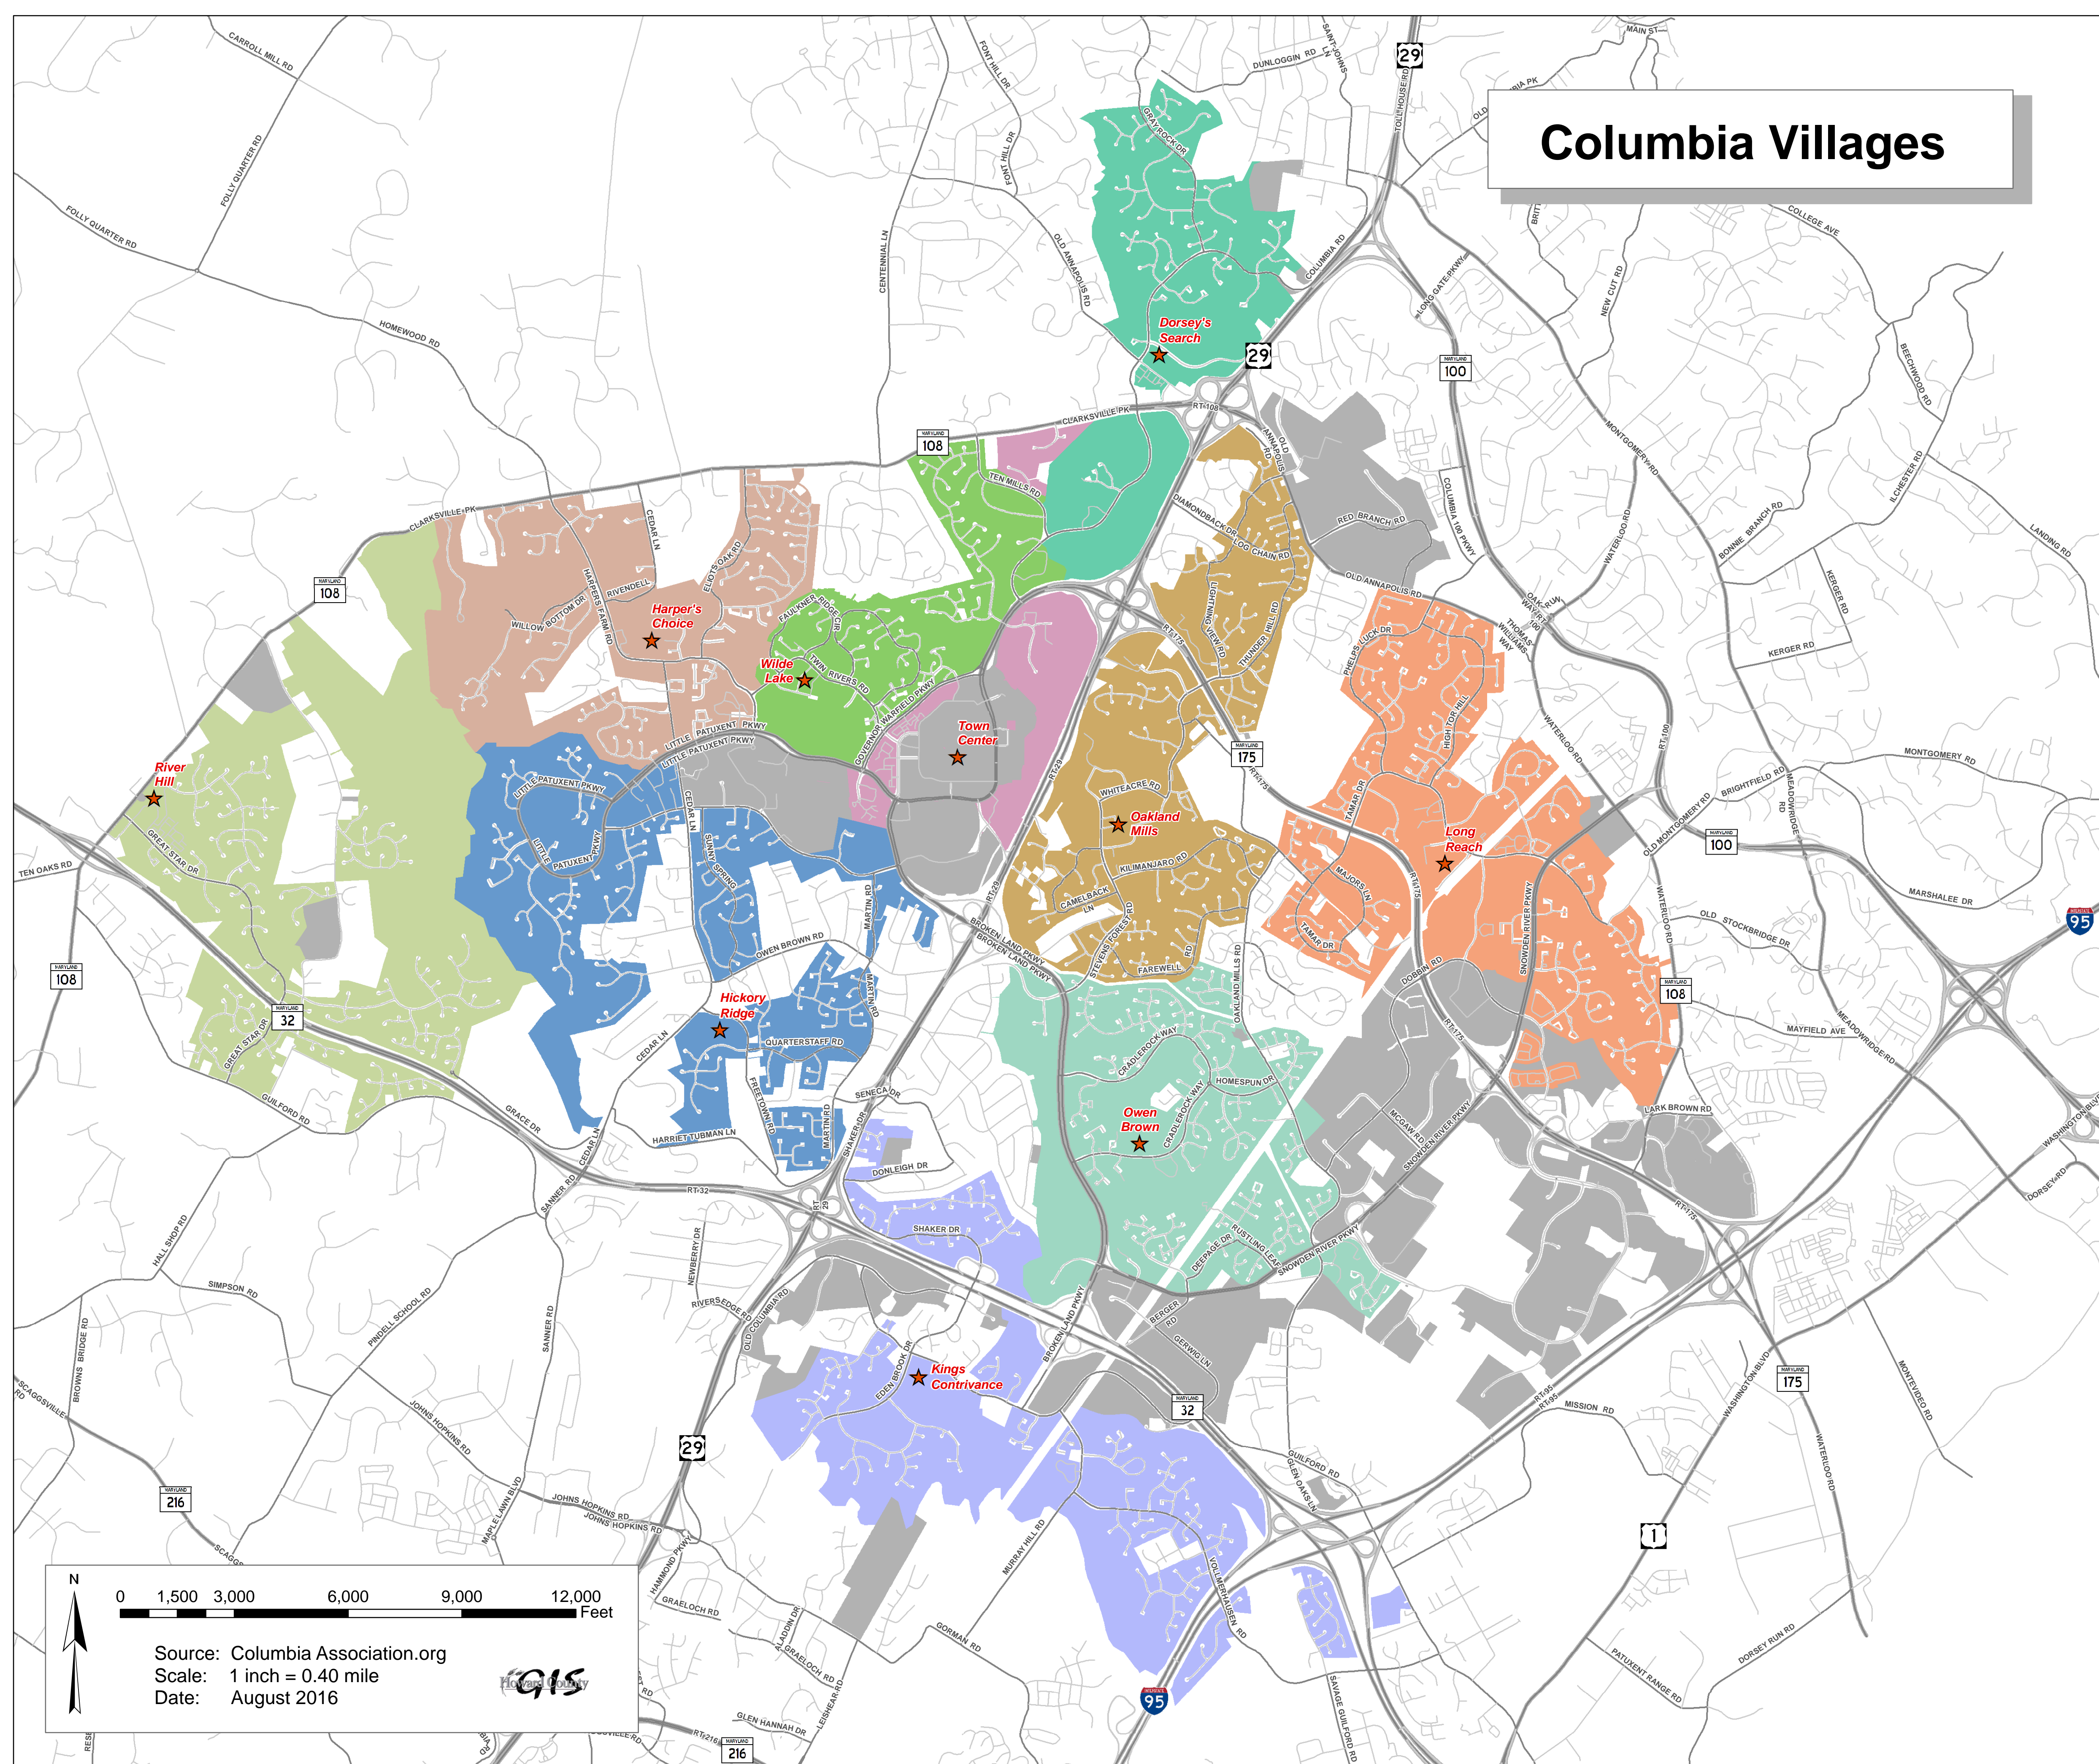

Columbia Villages

Legend

Columbia Village NAME

- Columbia Non-Village
 - Dorsey's Search
 - Harper's Choice
 - Hickory Ridge
 - Kings Contrivance
 - Long Reach
 - Oakland Mills
 - Owen Brown
 - River Hill
 - Town Center
 - Wilde Lake
- Major Roads
- ★ Village Center

Source: Columbia Association.org
 Scale: 1 inch = 0.40 mile
 Date: August 2016

Disclaimer: Howard County, Maryland assumes no responsibility for the accuracy of the map or the information contained herein or derived therefrom. The buyer and/or user assumes all risks and liabilities whatsoever resulting from or arising out of the use of this map. There are no oral agreements or warranties relating to this sale and/or use of this map.