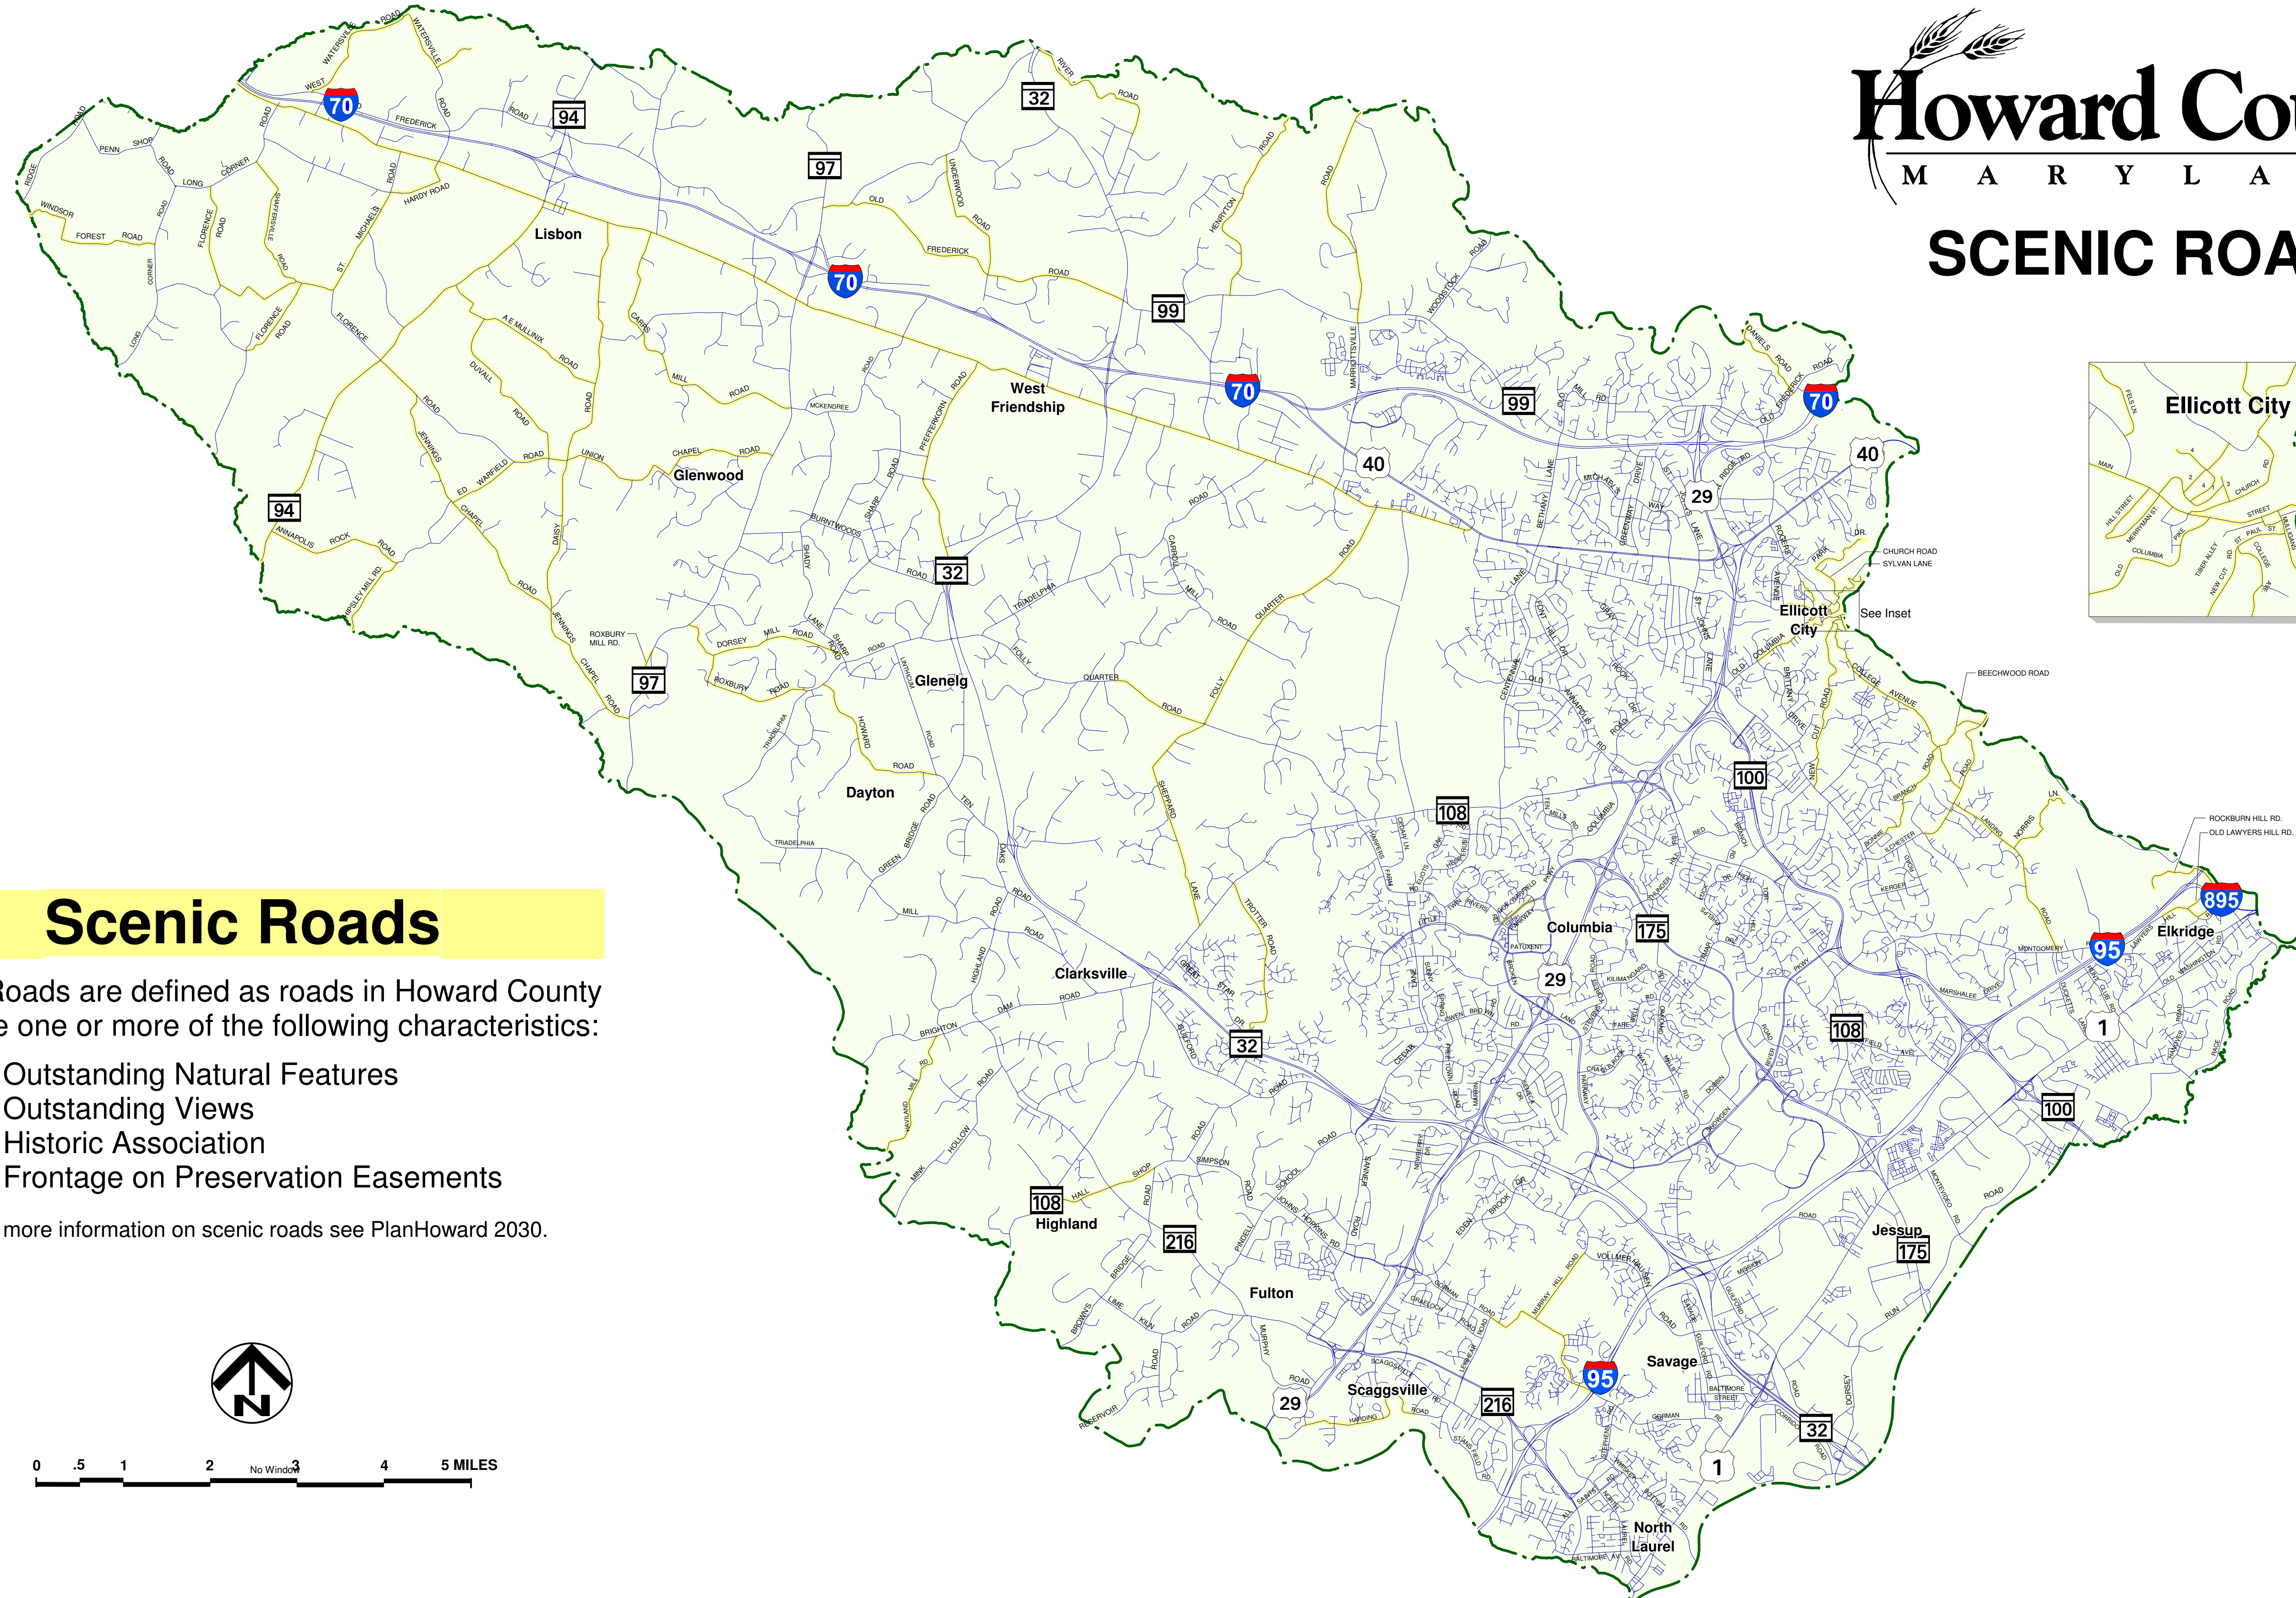

Howard County

M A R Y L A N D

SCENIC ROADS

Scenic Roads

Scenic Roads are defined as roads in Howard County that have one or more of the following characteristics:

- Outstanding Natural Features
- Outstanding Views
- Historic Association
- Frontage on Preservation Easements

For more information on scenic roads see PlanHoward 2030.

0 .5 1 2 No Wind 4 5 MILES