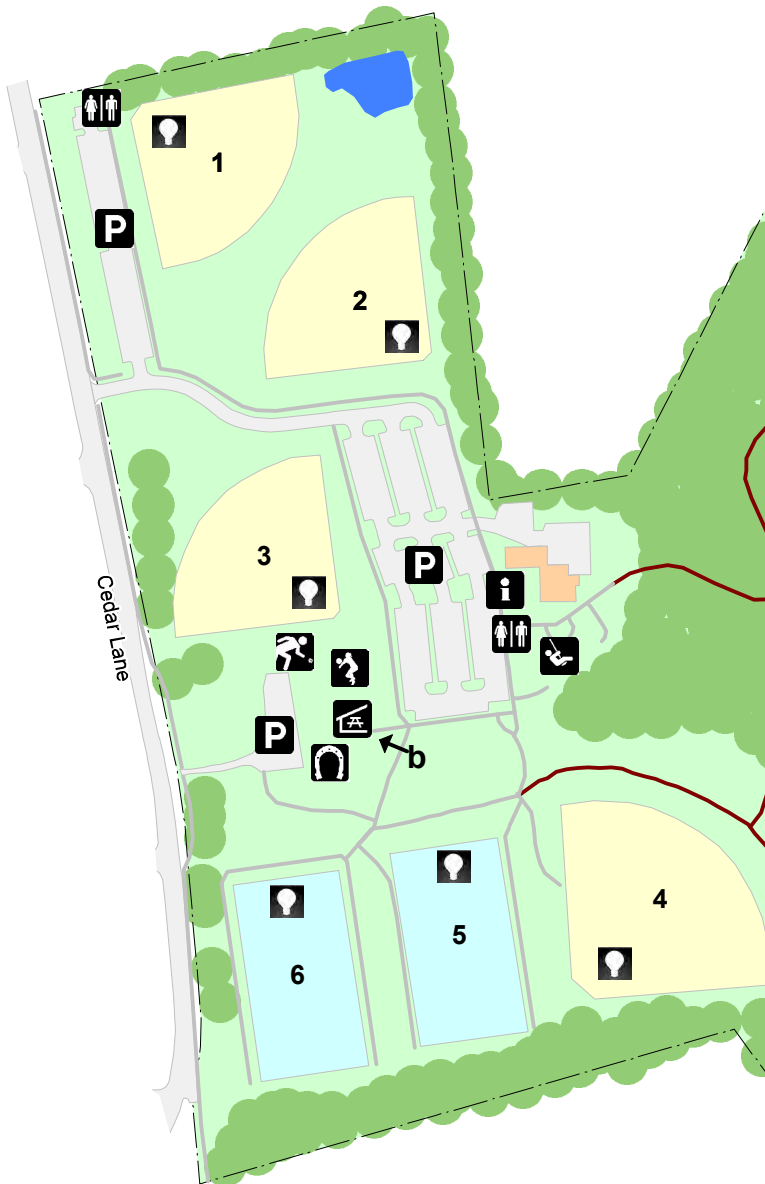

-  Basketball Courts
-  Bocce Ball
-  Horseshoe Pits
-  Information Kiosk
-  Lighted
-  Pavilion (a,b)
-  Playground
-  Parking
-  Restrooms
-  Tennis Courts
-  Volleyball Courts

-  Ballfields
-  Recreation Center
-  Multipurpose Fields
-  Bridge
-  Park Boundary
-  Paved Pathway - .8 mi
-  Roadway/Vehicle Access
-  Sidewalks (paved)
-  Streams

Updated: March 2013      Scale: 1" = 350'

# Cedar Lane Park

**Please observe all posted Park Regulations**

**Please Remember to Recycle**