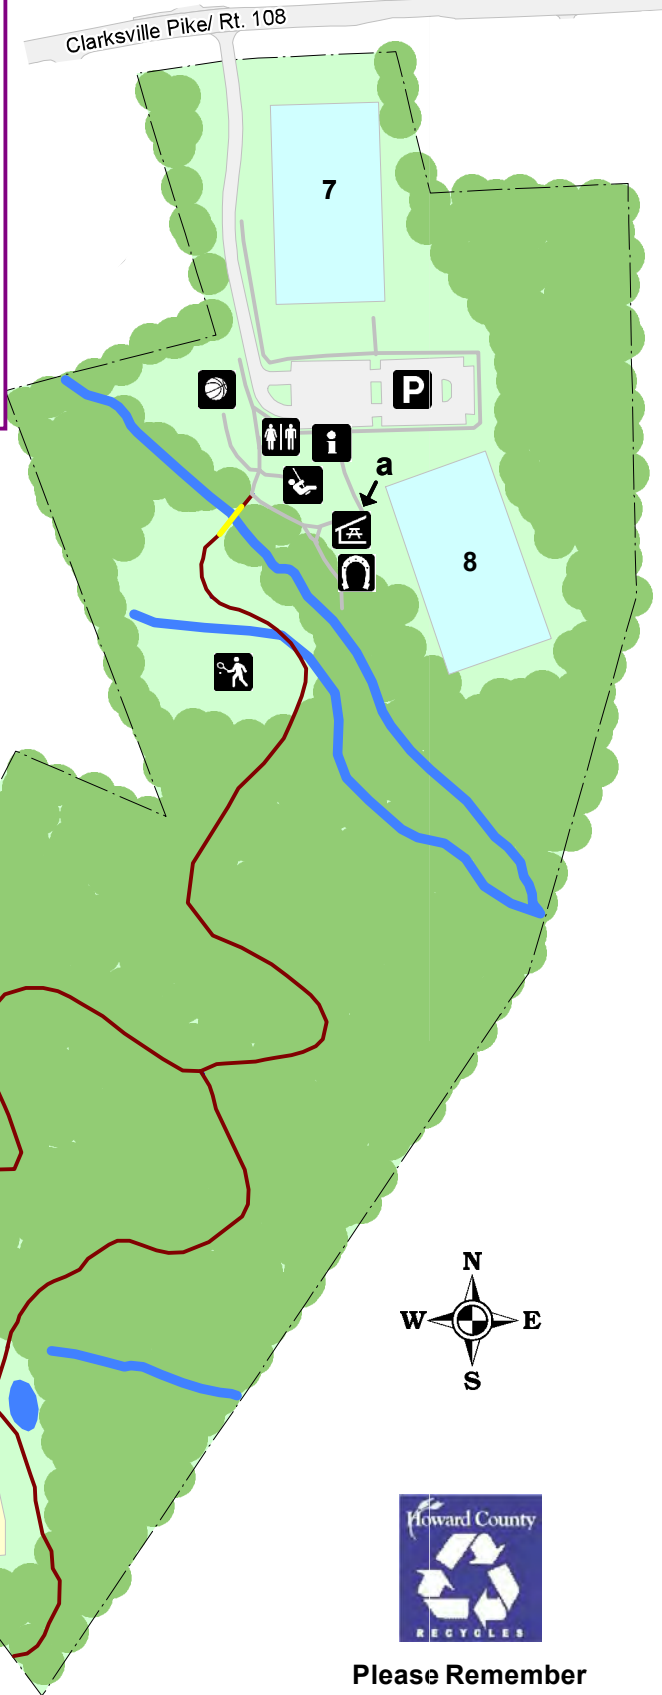

-  Basketball Courts
-  Bocce Ball
-  Horseshoe Pits
-  Information Kiosk
-  Lighted
-  Pavilion (a,b)
-  Playground
-  Parking
-  Restrooms
-  Tennis Courts
-  Volleyball Courts

-  Ballfields
-  Recreation Center
-  Multipurpose Fields
-  Bridge
-  Park Boundary
-  Paved Pathway - .8 mi
-  Roadway/Vehicle Access
-  Sidewalks (paved)
-  Streams

Updated: March 2013      Scale: 1" = 350'

# Cedar Lane Park

**Please observe all posted Park Regulations**

**Please Remember to Recycle**