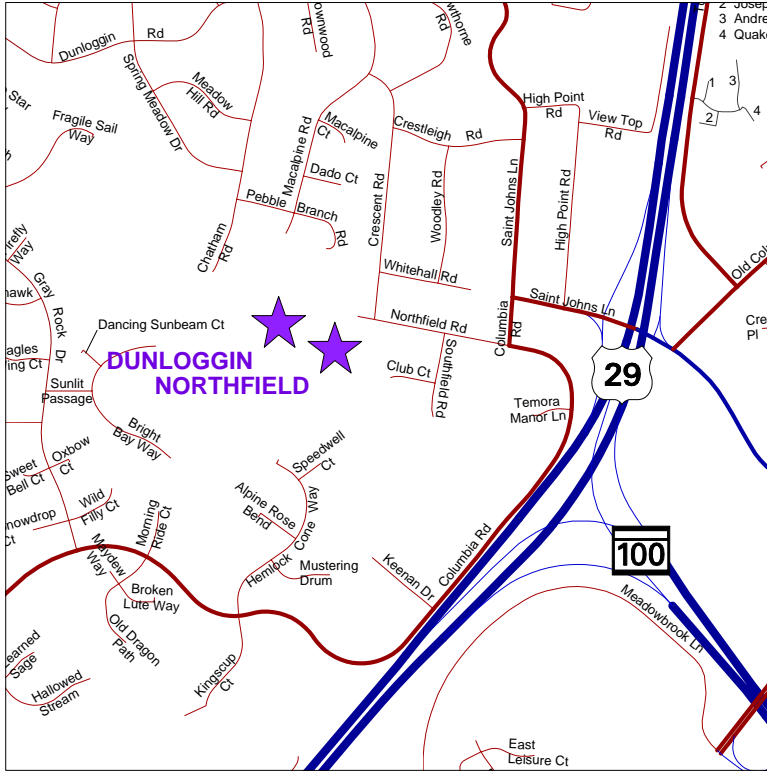

Directions to Northfield Elementary School

9125 Northfield Road
Ellicott City, MD 21042

From Route 29:

Exit onto Route 103/St. Johns Ln westbound.

Proceed about 0.2 miles.

Turn left onto Columbia Rd

Proceed about 0.1 miles.

Turn right onto Northfield Rd.

Proceed about 0.3 miles to the school on the left.